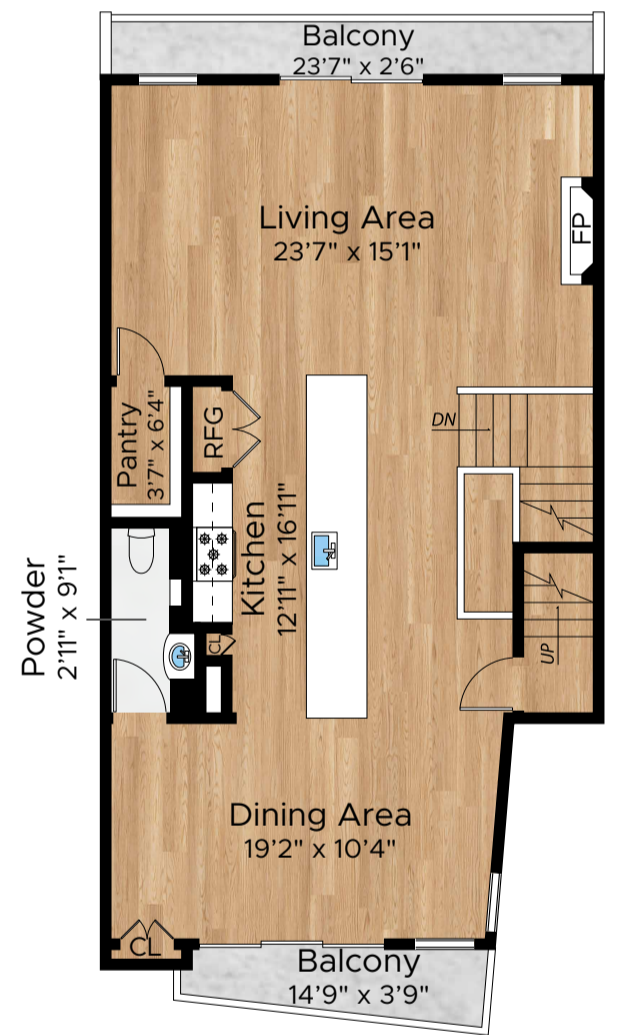

# 910 CAROLINA STREET

SAN FRANCISCO

Lower Level

Street Level

Main Level

Lower Level -2

**PRESENTED BY : ISABELLE GROTTTE**  
**DRE #: 01895115**