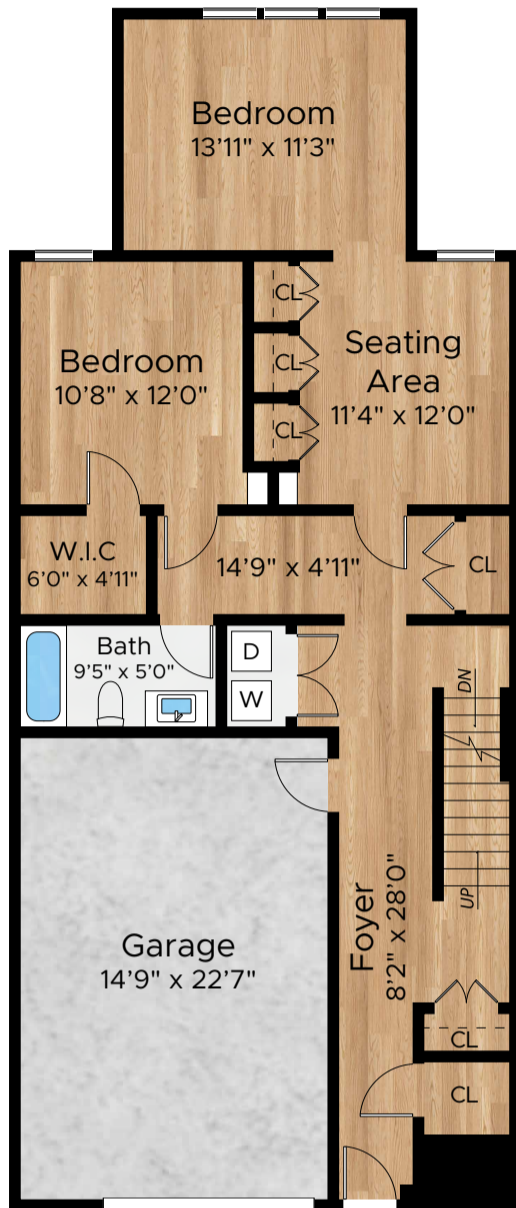

# 910 CAROLINA STREET

SAN FRANCISCO

Lower Level

Street Level

Main Level

Lower Level -2

**PRESENTED BY : ISABELLE GROTTTE**  
**DRE #: 01895115**