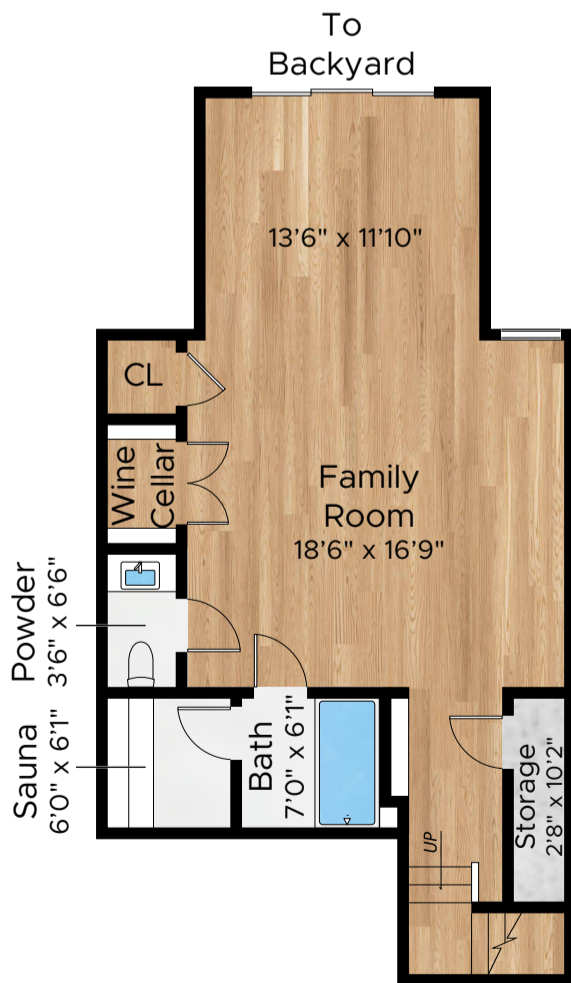

# 910 CAROLINA STREET

SAN FRANCISCO

Lower Level

Street Level

Main Level

Lower Level -2

**PRESENTED BY : ISABELLE GROTTTE**  
**DRE #: 01895115**