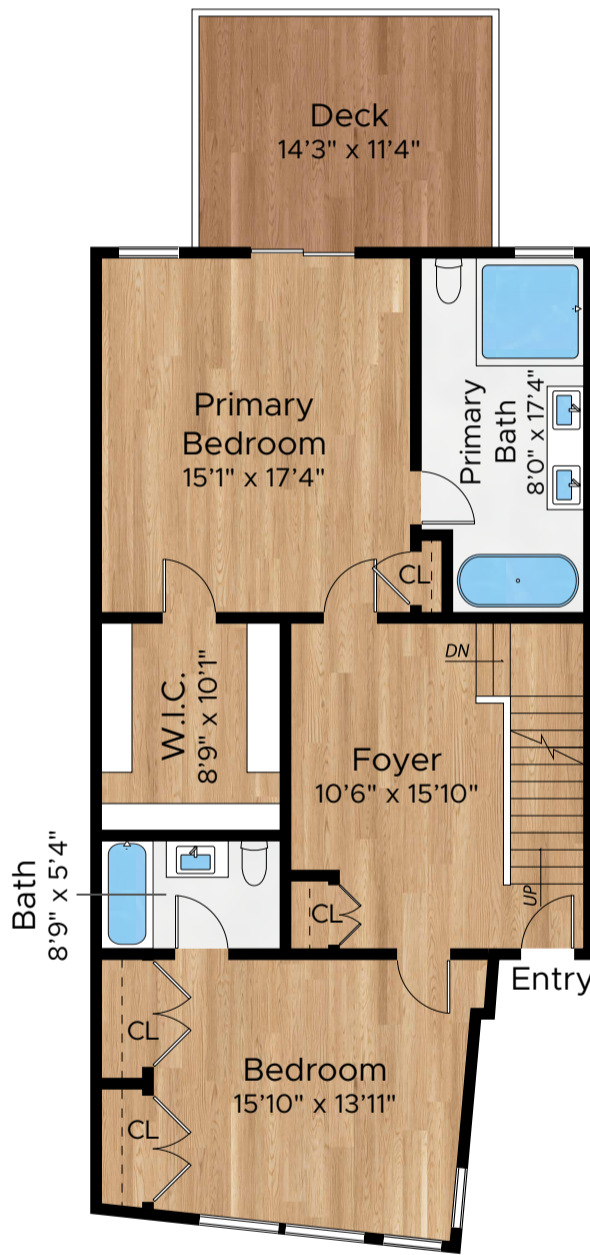

# 910 CAROLINA STREET

SAN FRANCISCO

Lower Level

Street Level

Main Level

Lower Level -2

**PRESENTED BY : ISABELLE GROTTTE**  
**DRE #: 01895115**