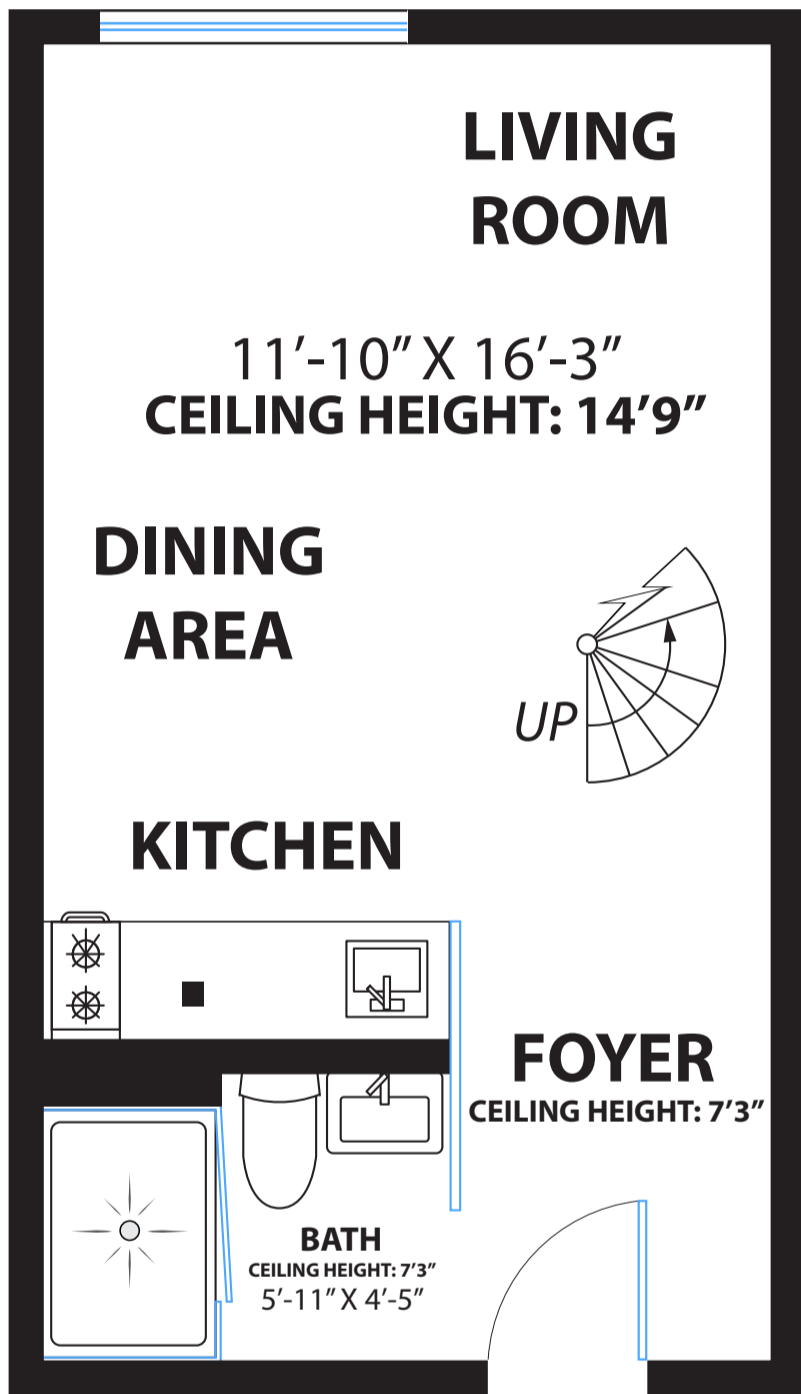

COMPASS 83 MCALLISTER STREET #502

SAN FRANCISCO

PROPERTY SQ FT INFORMATION

MEASUREMENTS CALCULATED TO THE INTERIOR WALLS

LIVING SPACE: 353 SQ FT

* Main House (Main Floor): 252 Sq Ft

* Main House (Loft Floor): 101 Sq Ft

MAIN FLOOR

LOFT FLOOR

PRESENTED BY : ROB EDWARDS

DRE #: 01975597

DISCLAIMER: RENDERING BY OPEN HOMES PHOTOGRAPHY. ALL MEASUREMENTS ARE APPROXIMATE AND MAY NOT BE EXACT. DO NOT RELY ON THE ACCURACY OF THIS FLOOR PLAN WHEN DETERMINING THE PRICE OF A PROPERTY OR MAKING DECISIONS REGARDING BUYING OR SELLING OF PROPERTIES WITHOUT INDEPENDENT VERIFICATION.