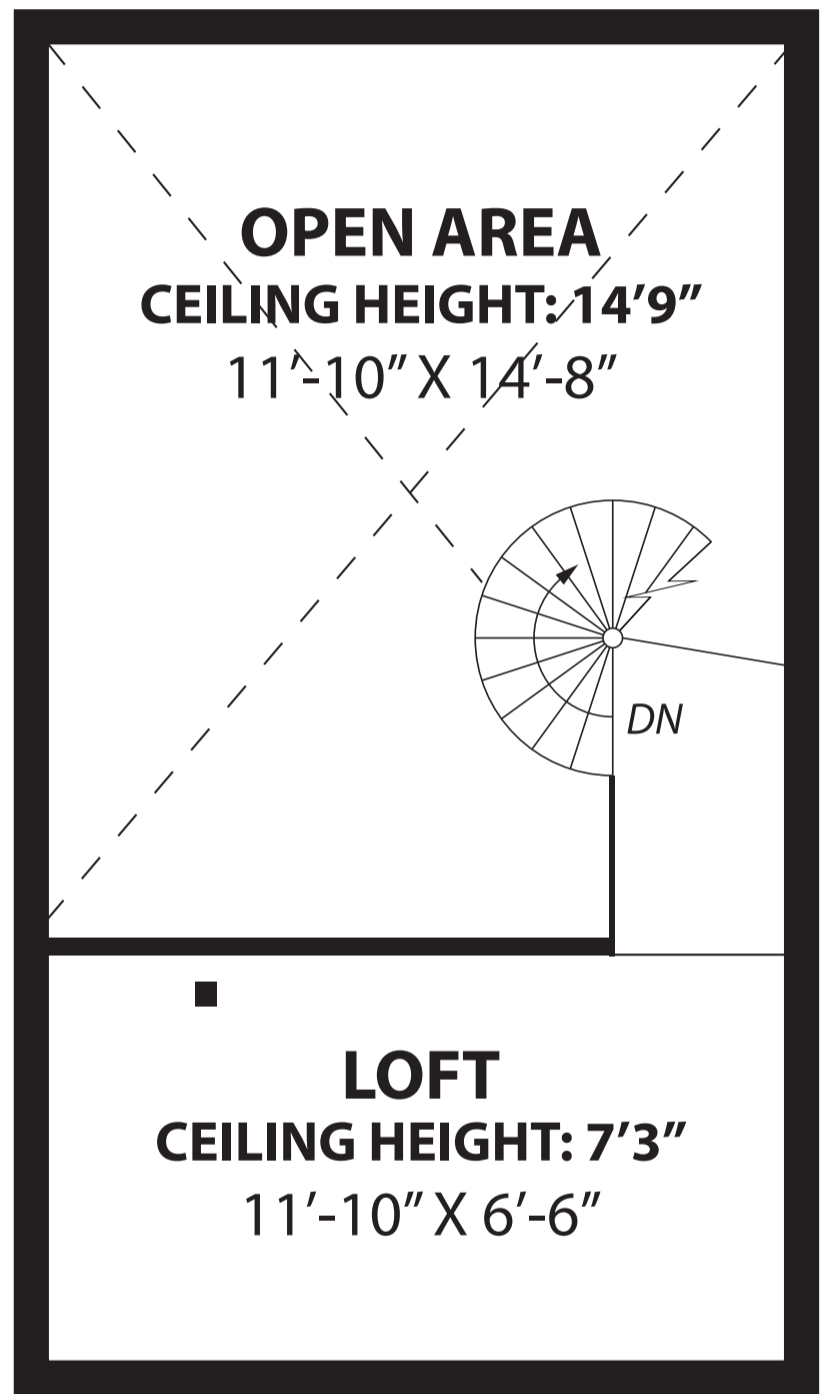

COMPASS 83 MCALLISTER STREET #502

SAN FRANCISCO

PROPERTY SQ FT INFORMATION

MEASUREMENTS CALCULATED TO THE INTERIOR WALLS

LIVING SPACE: 353 SQ FT

* Main House (Main Floor): 252 Sq Ft

* Main House (Loft Floor): 101 Sq Ft

MAIN FLOOR

LOFT FLOOR

PRESENTED BY : ROB EDWARDS

DRE #: 01975597

DISCLAIMER: RENDERING BY OPEN HOMES PHOTOGRAPHY. ALL MEASUREMENTS ARE APPROXIMATE AND MAY NOT BE EXACT. DO NOT RELY ON THE ACCURACY OF THIS FLOOR PLAN WHEN DETERMINING THE PRICE OF A PROPERTY OR MAKING DECISIONS REGARDING BUYING OR SELLING OF PROPERTIES WITHOUT INDEPENDENT VERIFICATION.