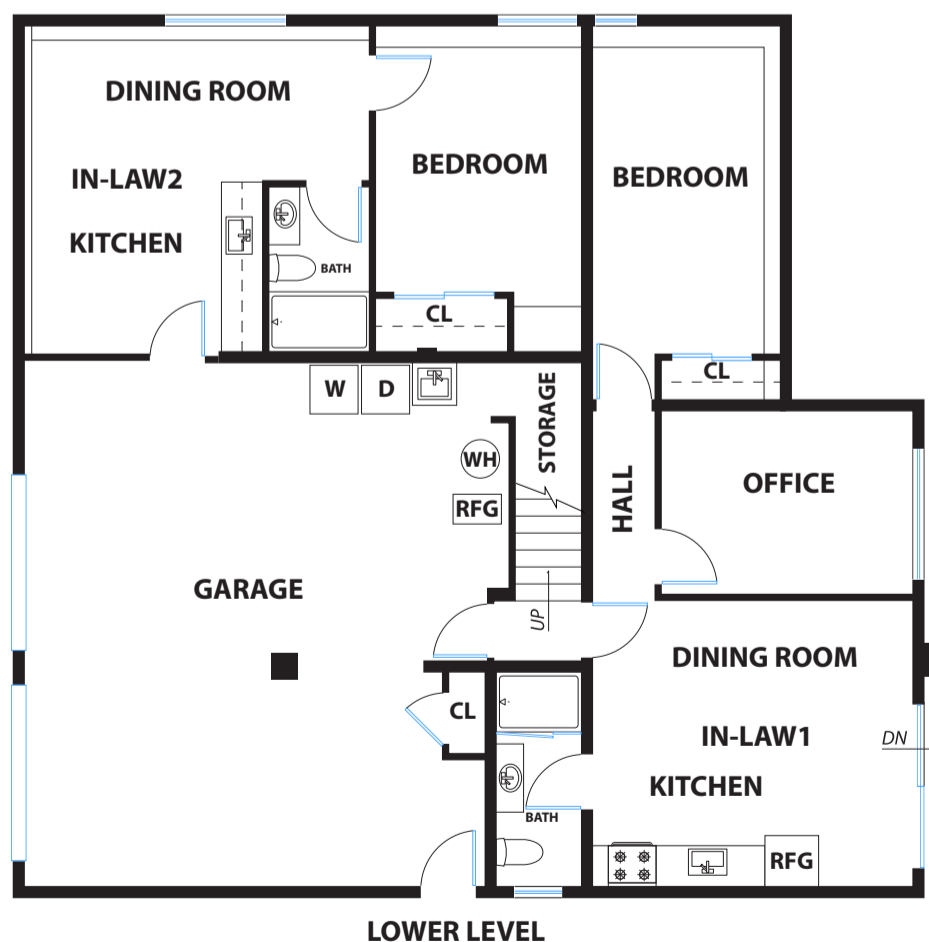

735 CLEARFIELD DRIVE

MILLBRAE

PRESENTED BY : DISEN CAI
DRE #: 01928373

DISCLAIMER: RENDERING BY OPEN HOMES PHOTOGRAPHY. ALL MEASUREMENTS ARE APPROXIMATE AND MAY NOT BE EXACT.
DO NOT RELY ON THE ACCURACY OF THIS FLOOR PLAN WHEN DETERMINING THE PRICE OF A PROPERTY OR MAKING DECISIONS
REGARDING BUYING OR SELLING OF PROPERTIES WITHOUT INDEPENDENT VERIFICATION.