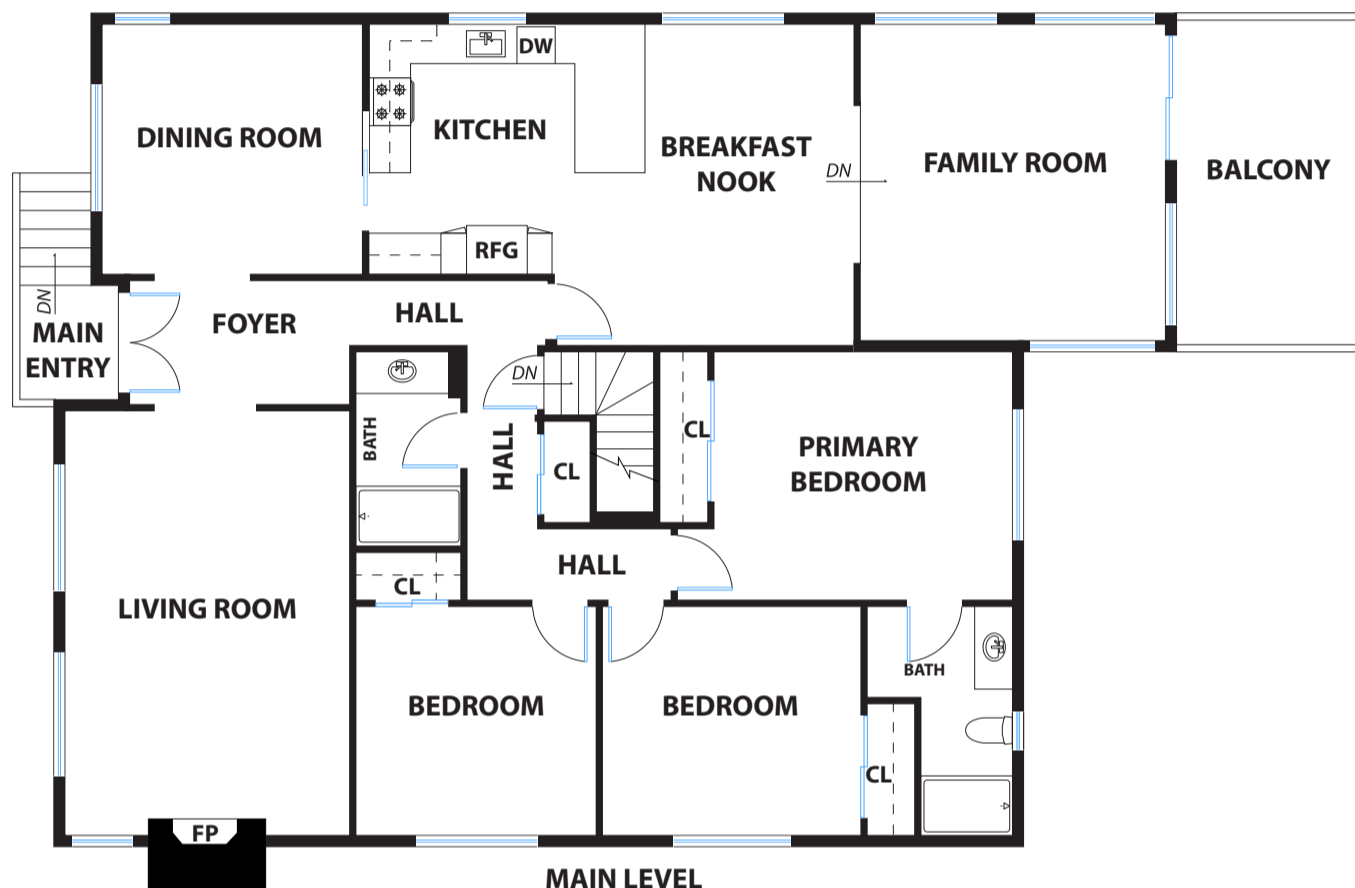

735 CLEARFIELD DRIVE

MILLBRAE

PRESENTED BY : DISEN CAI
DRE #: 01928373

DISCLAIMER: RENDERING BY OPEN HOMES PHOTOGRAPHY. ALL MEASUREMENTS ARE APPROXIMATE AND MAY NOT BE EXACT.
DO NOT RELY ON THE ACCURACY OF THIS FLOOR PLAN WHEN DETERMINING THE PRICE OF A PROPERTY OR MAKING DECISIONS
REGARDING BUYING OR SELLING OF PROPERTIES WITHOUT INDEPENDENT VERIFICATION.