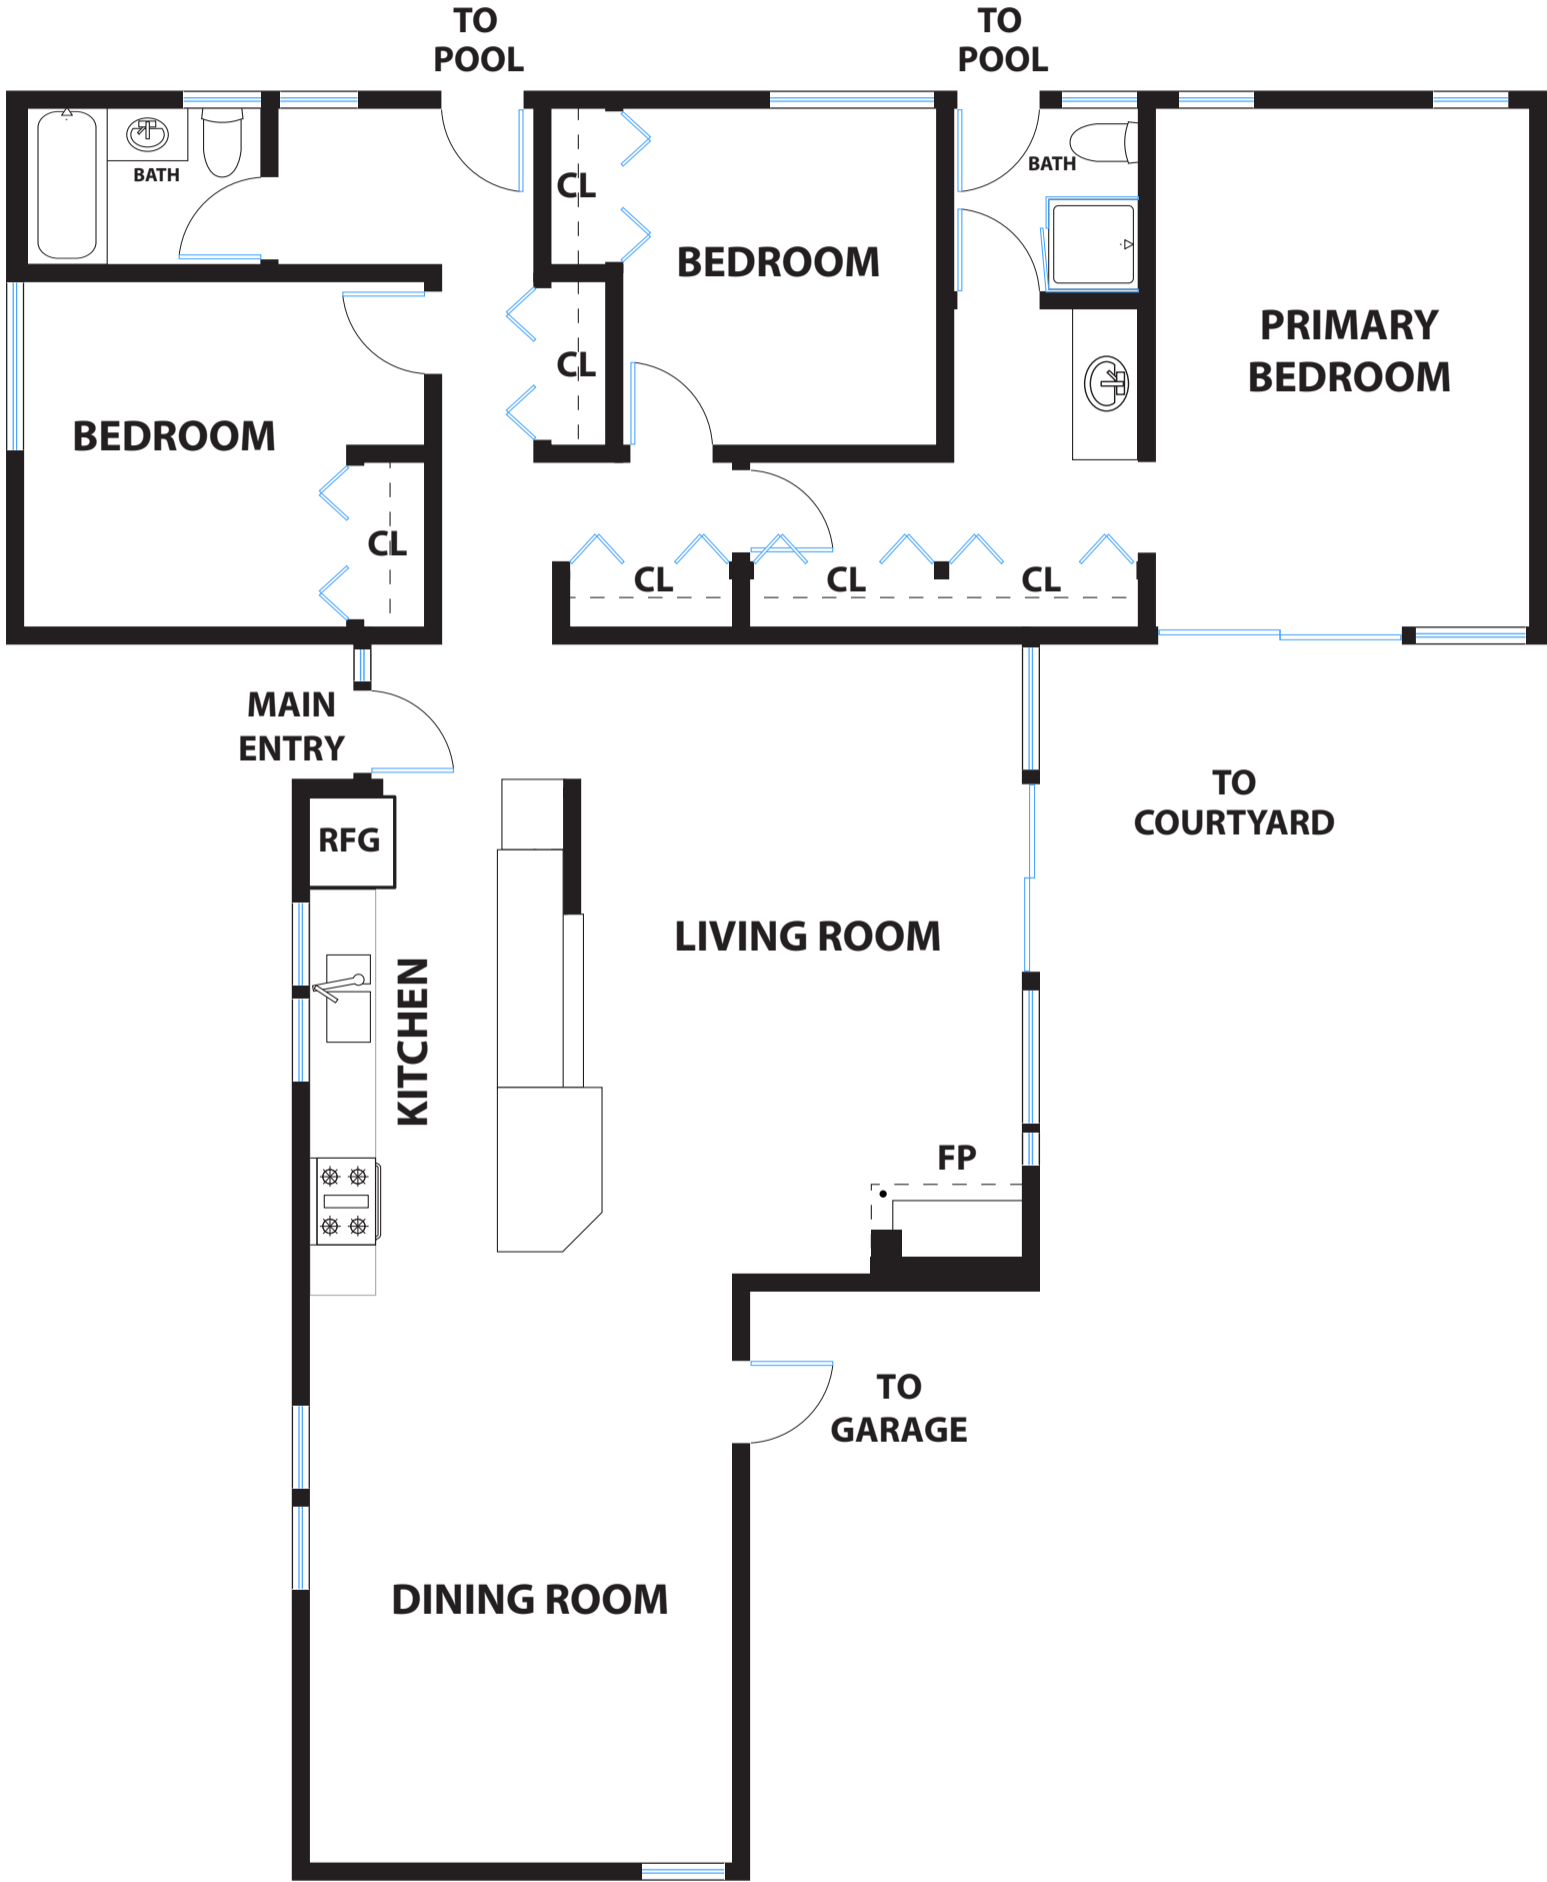

730 BAMBOO TERRACE

SAN RAFAEL

PRESENTED BY : JASON LEWIS
DRE #: 01317682

DISCLAIMER: RENDERING BY OPEN HOMES PHOTOGRAPHY. ALL MEASUREMENTS ARE APPROXIMATE AND MAY NOT BE EXACT. DO NOT RELY ON THE ACCURACY OF THIS FLOOR PLAN WHEN DETERMINING THE PRICE OF A PROPERTY OR MAKING DECISIONS REGARDING BUYING OR SELLING OF PROPERTIES WITHOUT INDEPENDENT VERIFICATION.