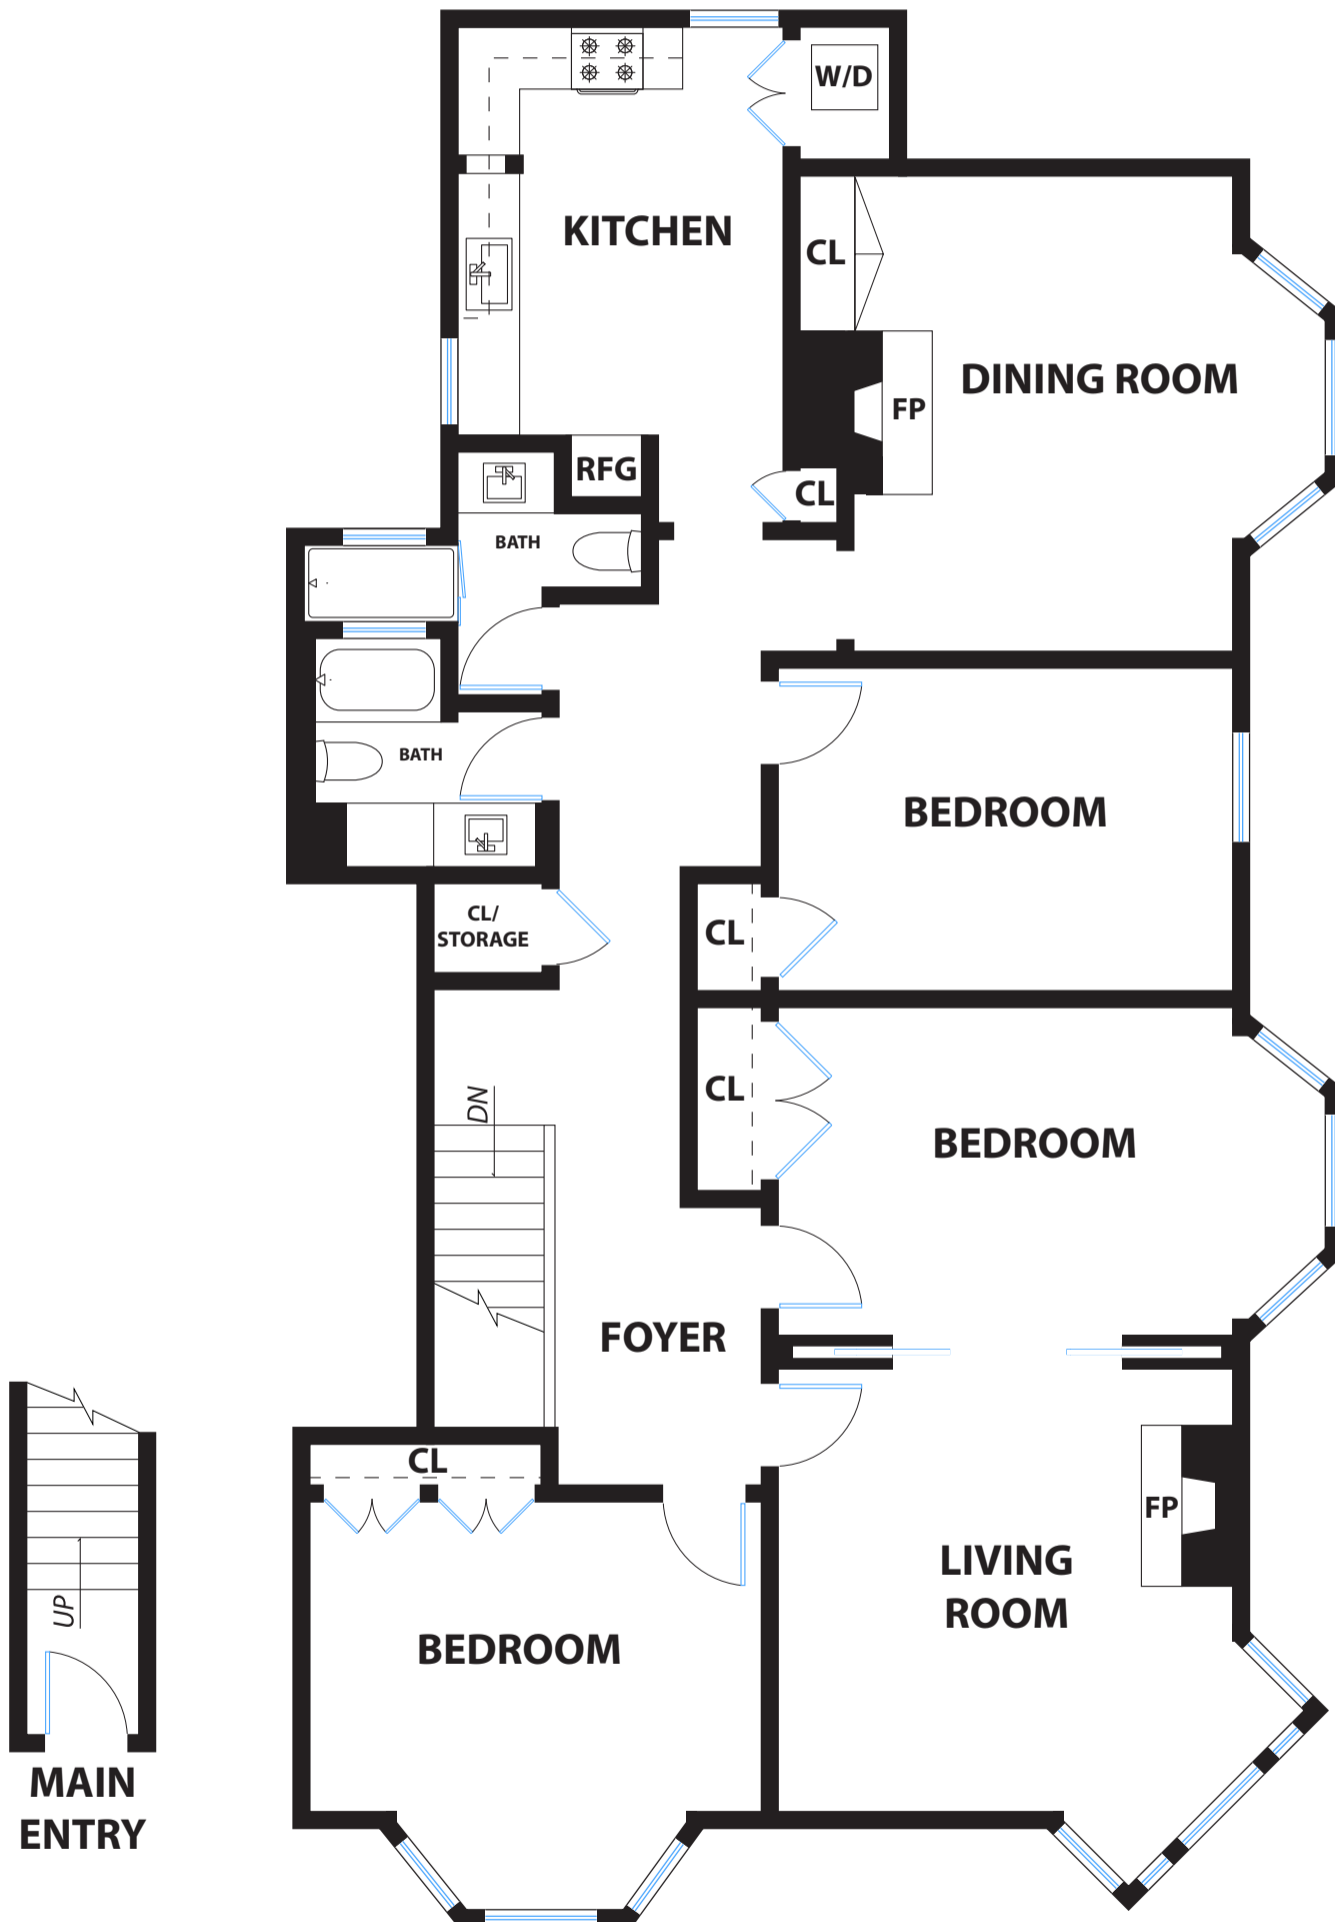

COLDWELL BANKER
REALTY

701 CLAYTON STREET

SAN FRANCISCO

PRESENTED BY : TIM CARRICO

DRE #: 00446875

DISCLAIMER: RENDERING BY OPEN HOMES PHOTOGRAPHY. ALL MEASUREMENTS ARE APPROXIMATE AND MAY NOT BE EXACT.
DO NOT RELY ON THE ACCURACY OF THIS FLOOR PLAN WHEN DETERMINING THE PRICE OF A PROPERTY OR MAKING DECISIONS
REGARDING BUYING OR SELLING OF PROPERTIES WITHOUT INDEPENDENT VERIFICATION.