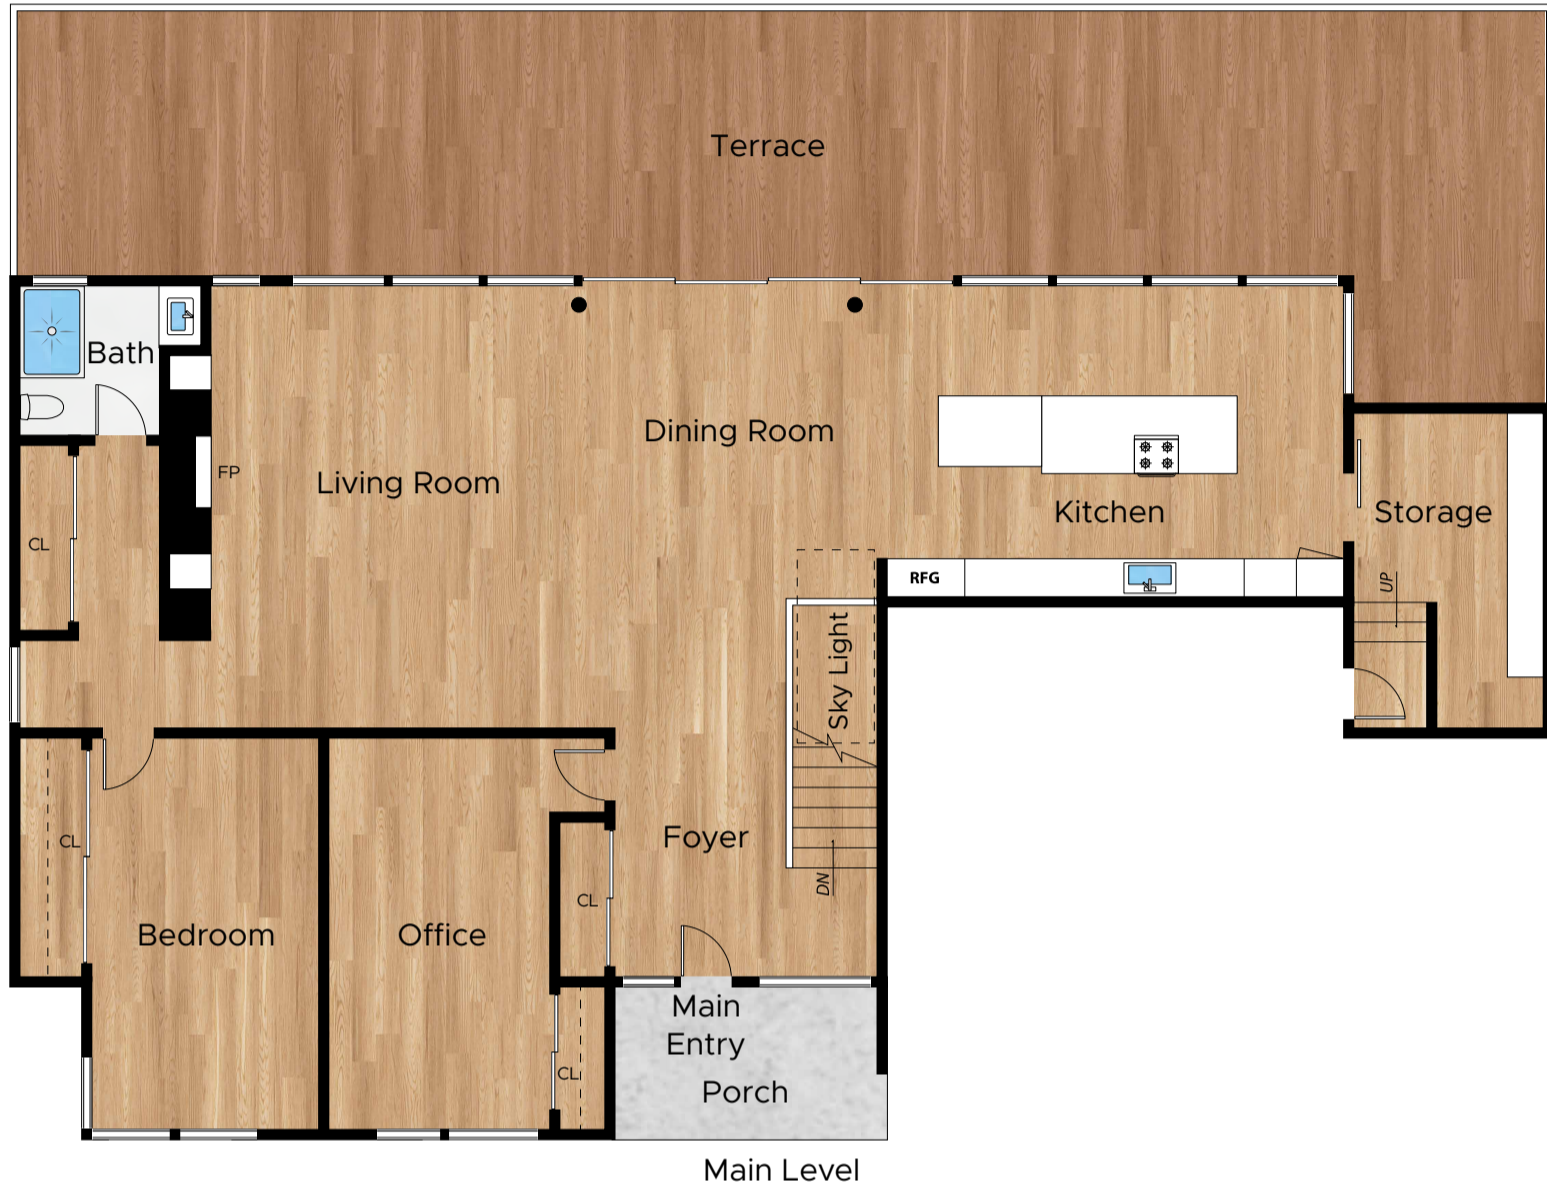

7 STRATHMOOR DRIVE

OAKLAND

PRESENTED BY : DAVID RUCKER

DRE #: 01527125

DISCLAIMER: RENDERING BY OPEN HOMES PHOTOGRAPHY. ALL MEASUREMENTS ARE APPROXIMATE AND MAY NOT BE EXACT.
DO NOT RELY ON THE ACCURACY OF THIS FLOOR PLAN WHEN DETERMINING THE PRICE OF A PROPERTY OR MAKING DECISIONS
REGARDING BUYING OR SELLING OF PROPERTIES WITHOUT INDEPENDENT VERIFICATION.