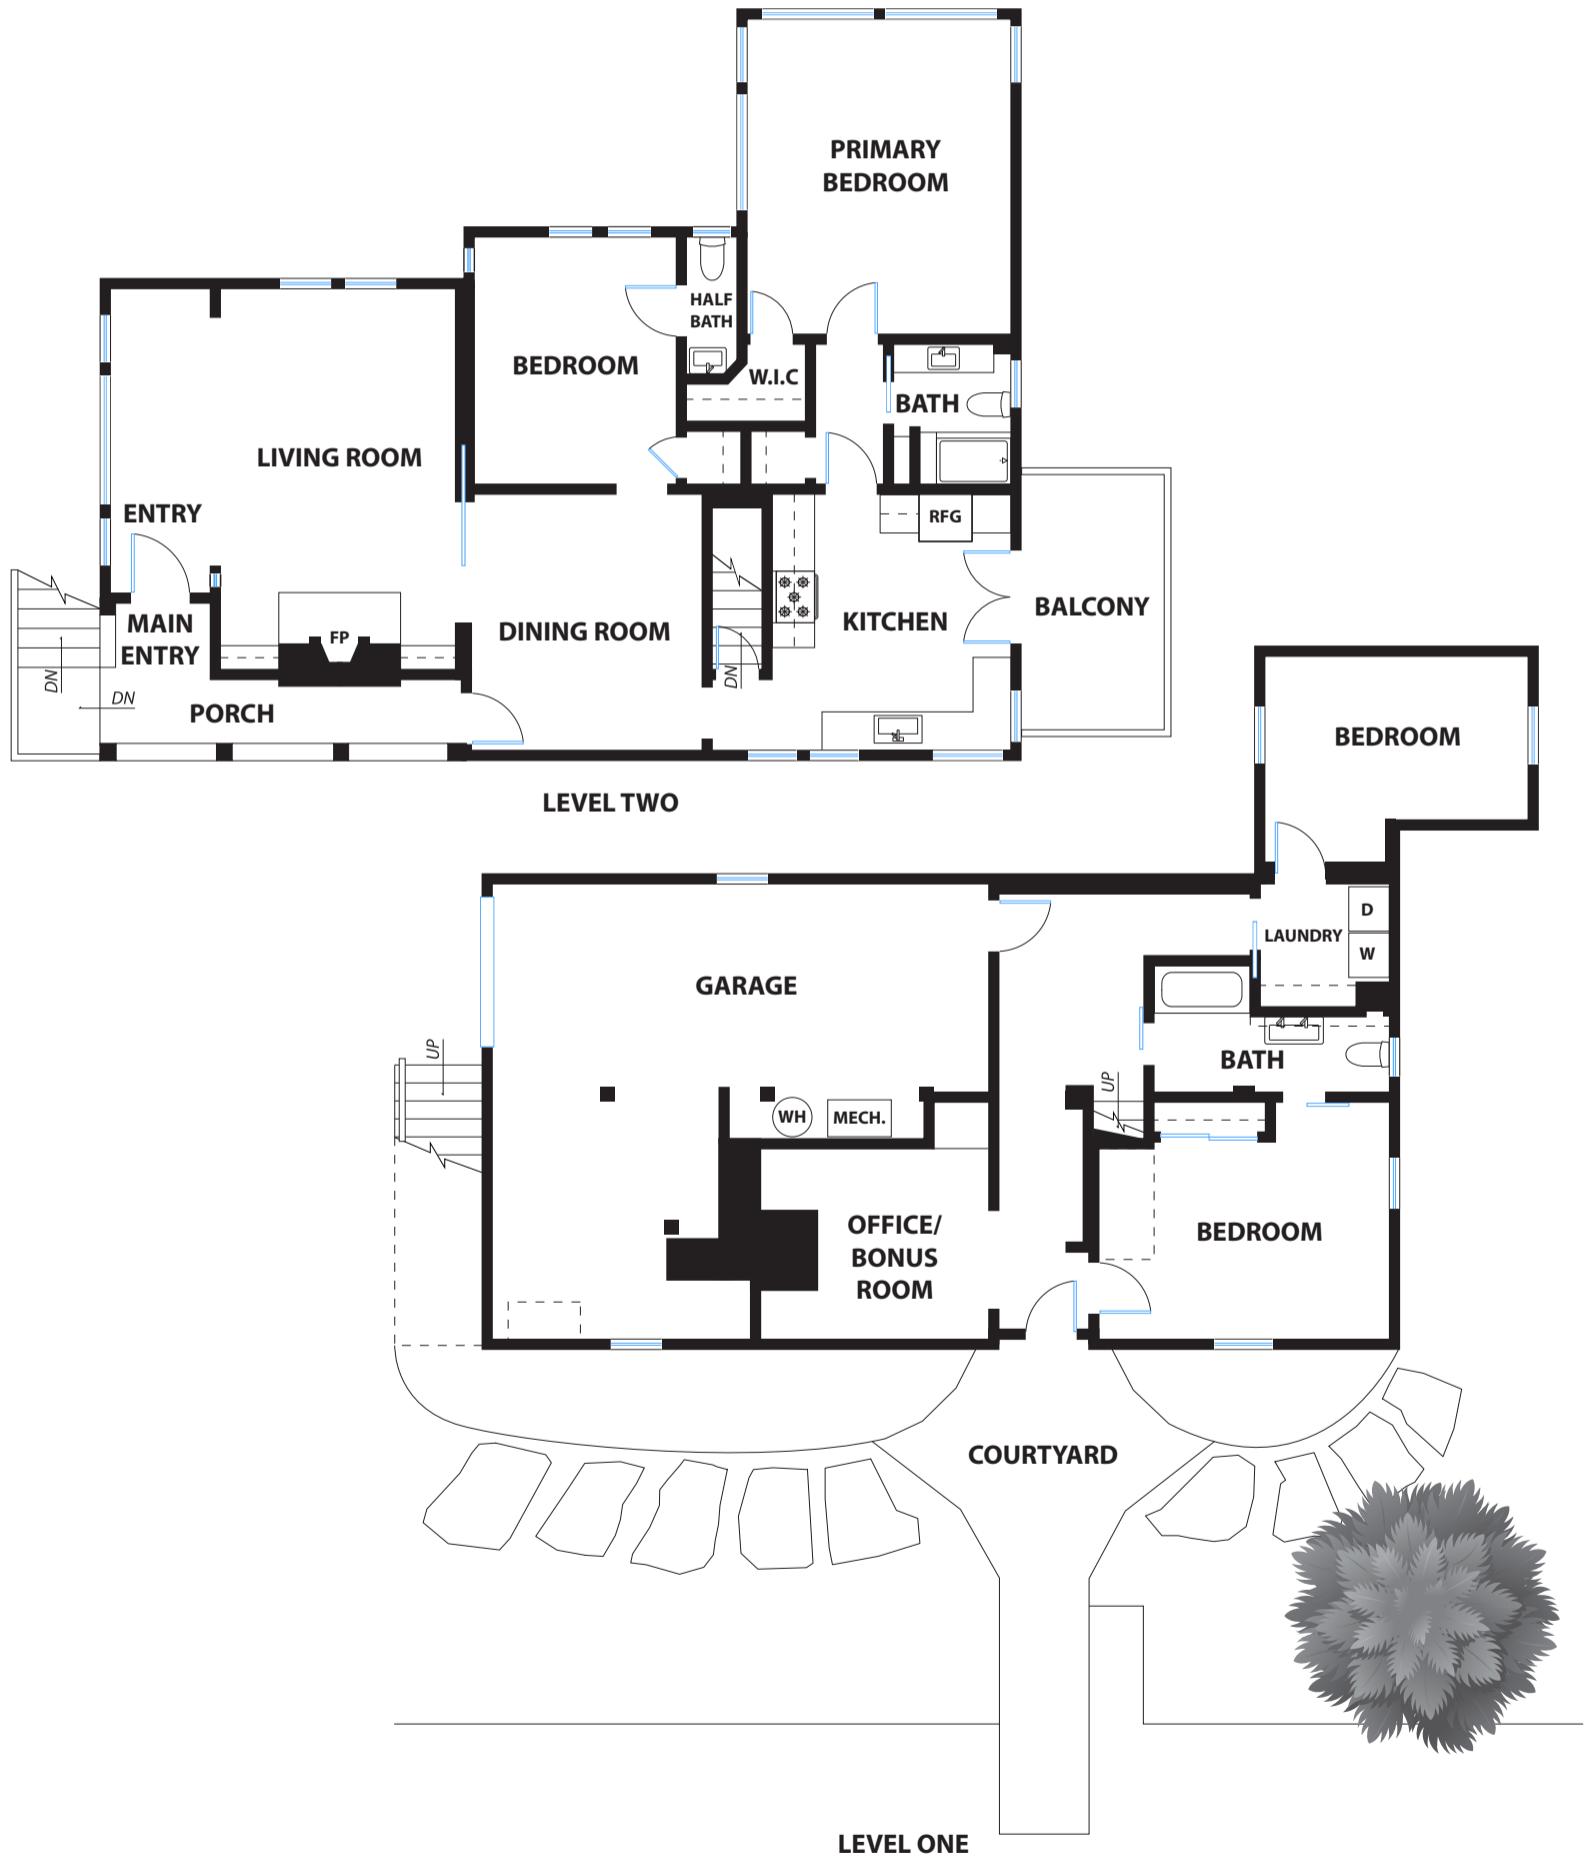

68 ROSS AVENUE

SAN ANSELMO

PRESENTED BY : KIRA / DAVID SWAIM
DRE #: 01767534 / 01070789

DISCLAIMER: RENDERING BY OPEN HOMES PHOTOGRAPHY. ALL MEASUREMENTS ARE APPROXIMATE AND MAY NOT BE EXACT.
DO NOT RELY ON THE ACCURACY OF THIS FLOOR PLAN WHEN DETERMINING THE PRICE OF A PROPERTY OR MAKING DECISIONS
REGARDING BUYING OR SELLING OF PROPERTIES WITHOUT INDEPENDENT VERIFICATION.