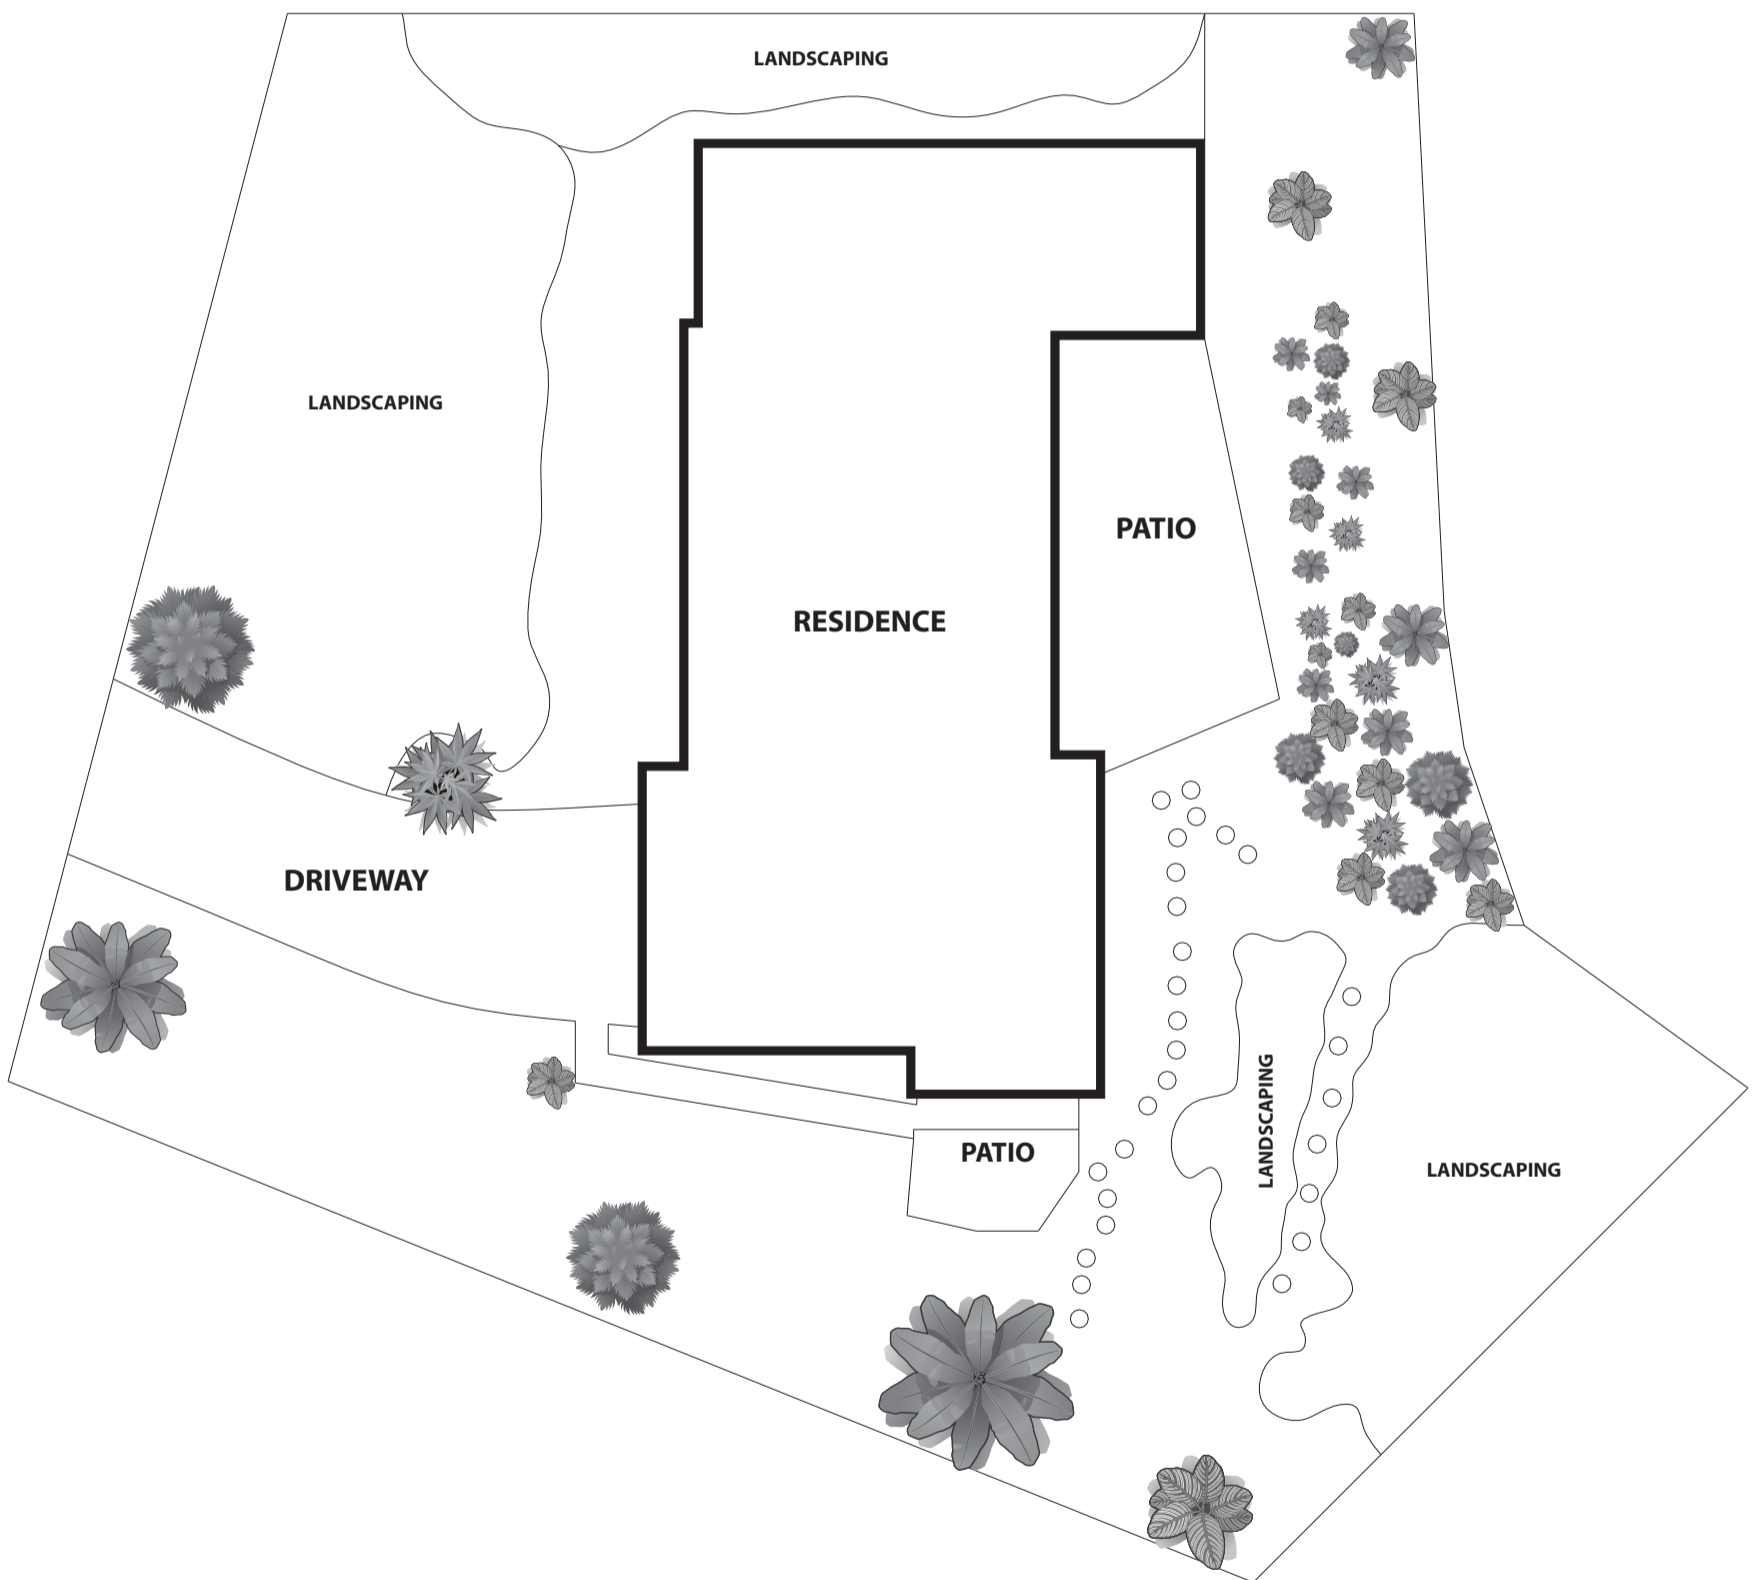

# 612 COLUSA AVENUE

EL CERRITO

**PRESENTED BY : SOUZA & NIROOMAND TEAM**

**DRE #: 01701667 / 00811861**

DISCLAIMER: RENDERING BY OPEN HOMES PHOTOGRAPHY. ALL MEASUREMENTS ARE APPROXIMATE AND MAY NOT BE EXACT.  
DO NOT RELY ON THE ACCURACY OF THIS FLOOR PLAN WHEN DETERMINING THE PRICE OF A PROPERTY OR MAKING DECISIONS  
REGARDING BUYING OR SELLING OF PROPERTIES WITHOUT INDEPENDENT VERIFICATION.