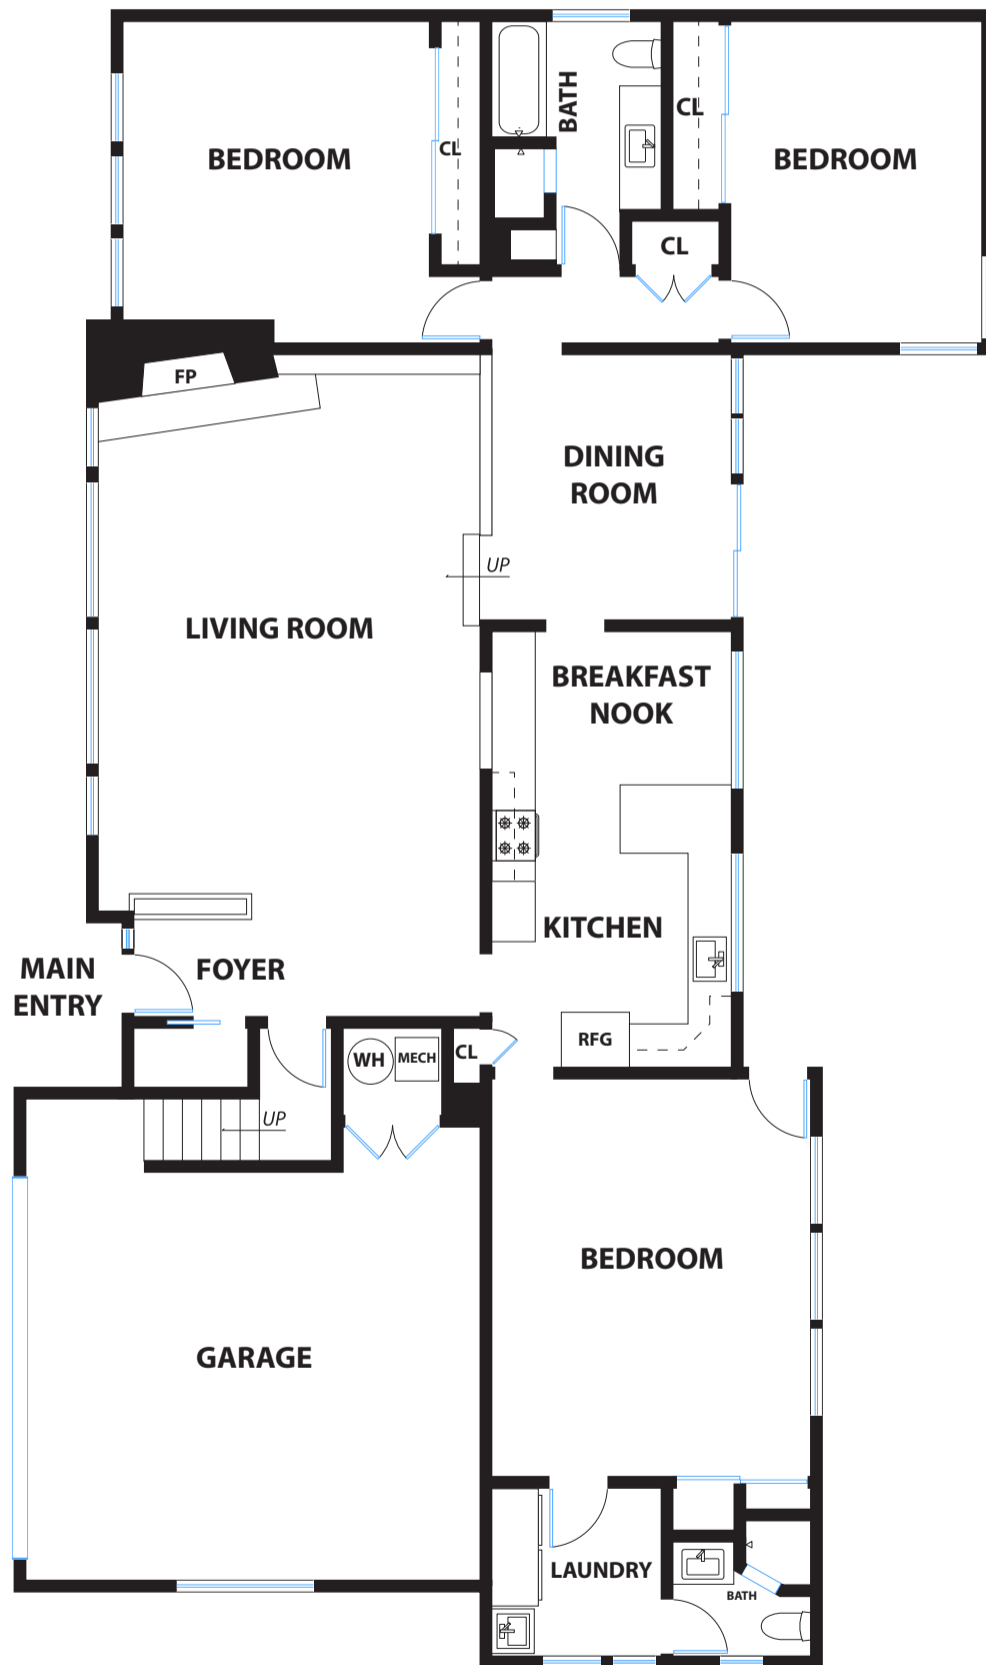

612 COLUSA AVENUE

EL CERRITO

PRESENTED BY : SOUZA & NIROOMAND TEAM

DRE #: 01701667 / 00811861

DISCLAIMER: RENDERING BY OPEN HOMES PHOTOGRAPHY. ALL MEASUREMENTS ARE APPROXIMATE AND MAY NOT BE EXACT. DO NOT RELY ON THE ACCURACY OF THIS FLOOR PLAN WHEN DETERMINING THE PRICE OF A PROPERTY OR MAKING DECISIONS REGARDING BUYING OR SELLING OF PROPERTIES WITHOUT INDEPENDENT VERIFICATION.