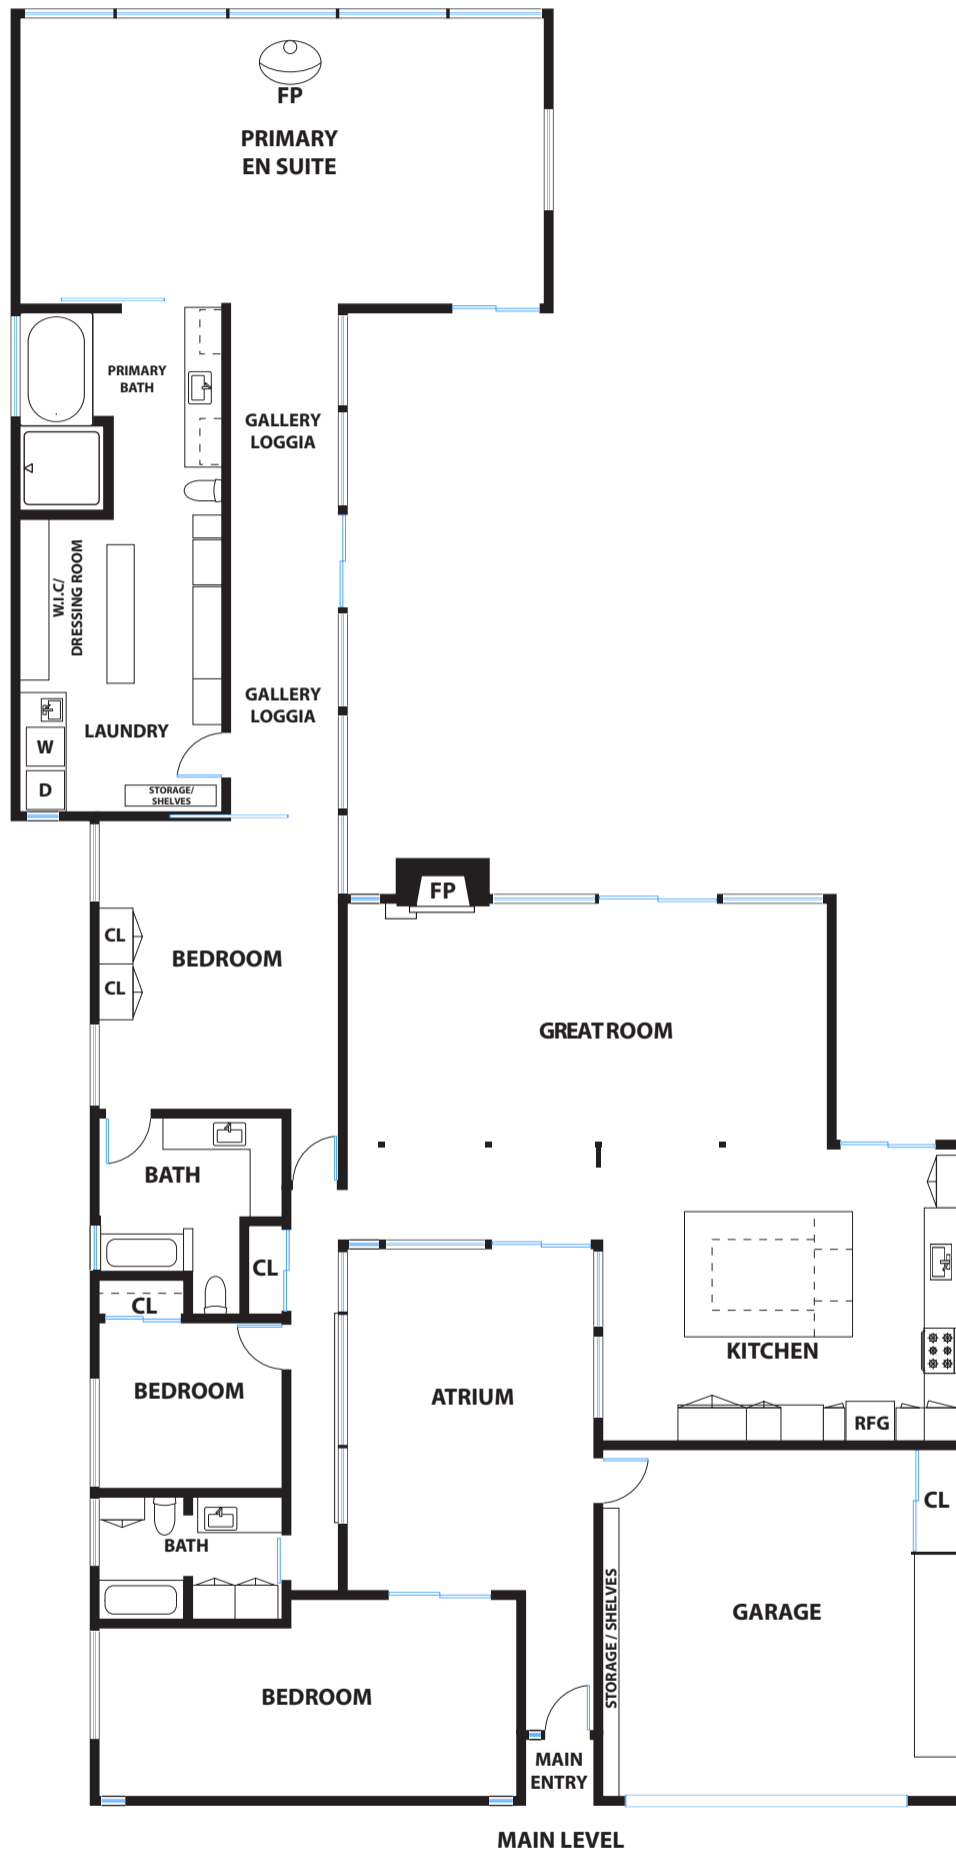

COMPASS

5777 GREENRIDGE ROAD

CASTRO VALLEY

PRESENTED BY : THOMAS WESTFALL

DRE #: 01833889

DISCLAIMER: RENDERING BY OPEN HOMES PHOTOGRAPHY. ALL MEASUREMENTS ARE APPROXIMATE AND MAY NOT BE EXACT. DO NOT RELY ON THE ACCURACY OF THIS FLOOR PLAN WHEN DETERMINING THE PRICE OF A PROPERTY OR MAKING DECISIONS REGARDING BUYING OR SELLING OF PROPERTIES WITHOUT INDEPENDENT VERIFICATION.