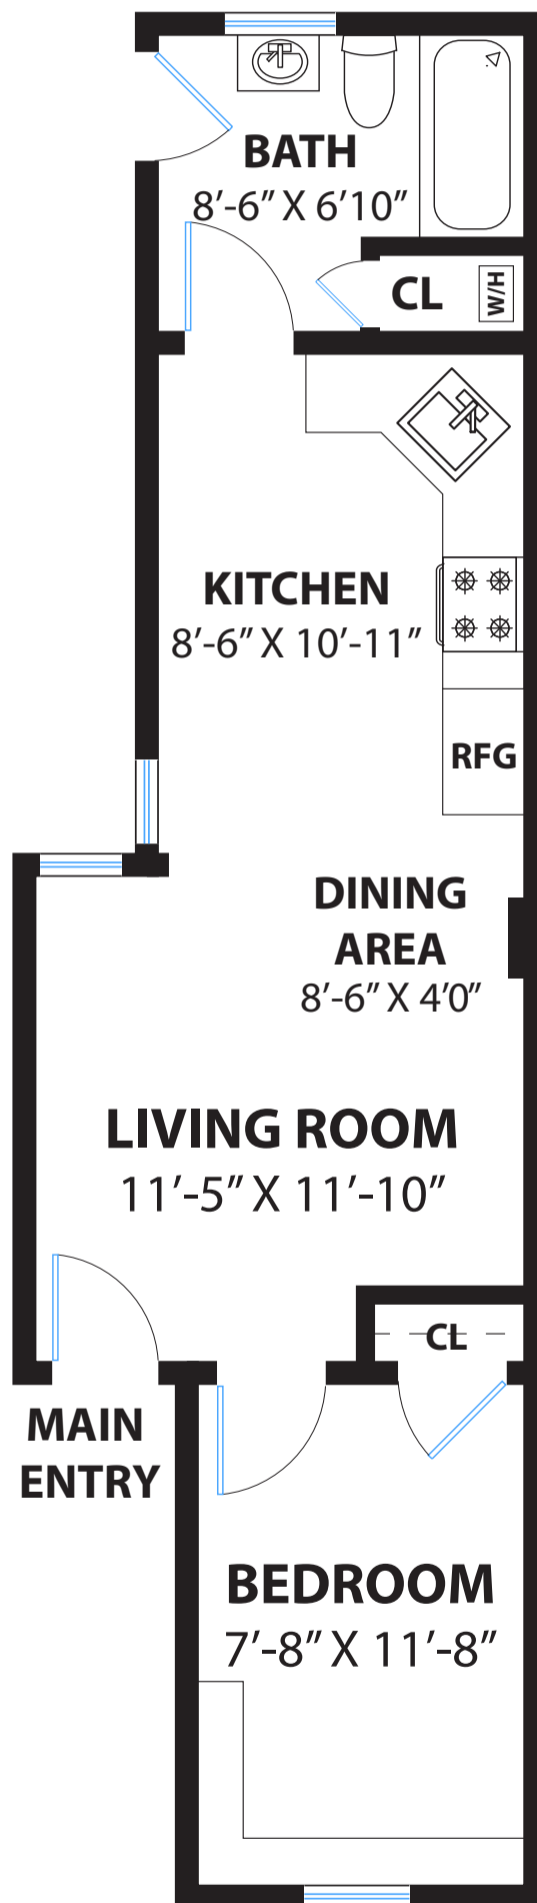

COMPASS 54 WOODWARD STREET #UNIT B

SAN FRANCISCO

PROPERTY SQ FT INFORMATION

MEASUREMENTS CALCULATED TO THE INTERIOR WALLS

LIVING SPACE: 399 SQ FT

* Main House (Main Floor): 399 Sq Ft

PRESENTED BY : DEREK CHIN / NATALIE ROME

DRE #: 00854466 / 01386654

DISCLAIMER: RENDERING BY OPEN HOMES PHOTOGRAPHY. ALL MEASUREMENTS ARE APPROXIMATE AND MAY NOT BE EXACT.
DO NOT RELY ON THE ACCURACY OF THIS FLOOR PLAN WHEN DETERMINING THE PRICE OF A PROPERTY OR MAKING DECISIONS
REGARDING BUYING OR SELLING OF PROPERTIES WITHOUT INDEPENDENT VERIFICATION.