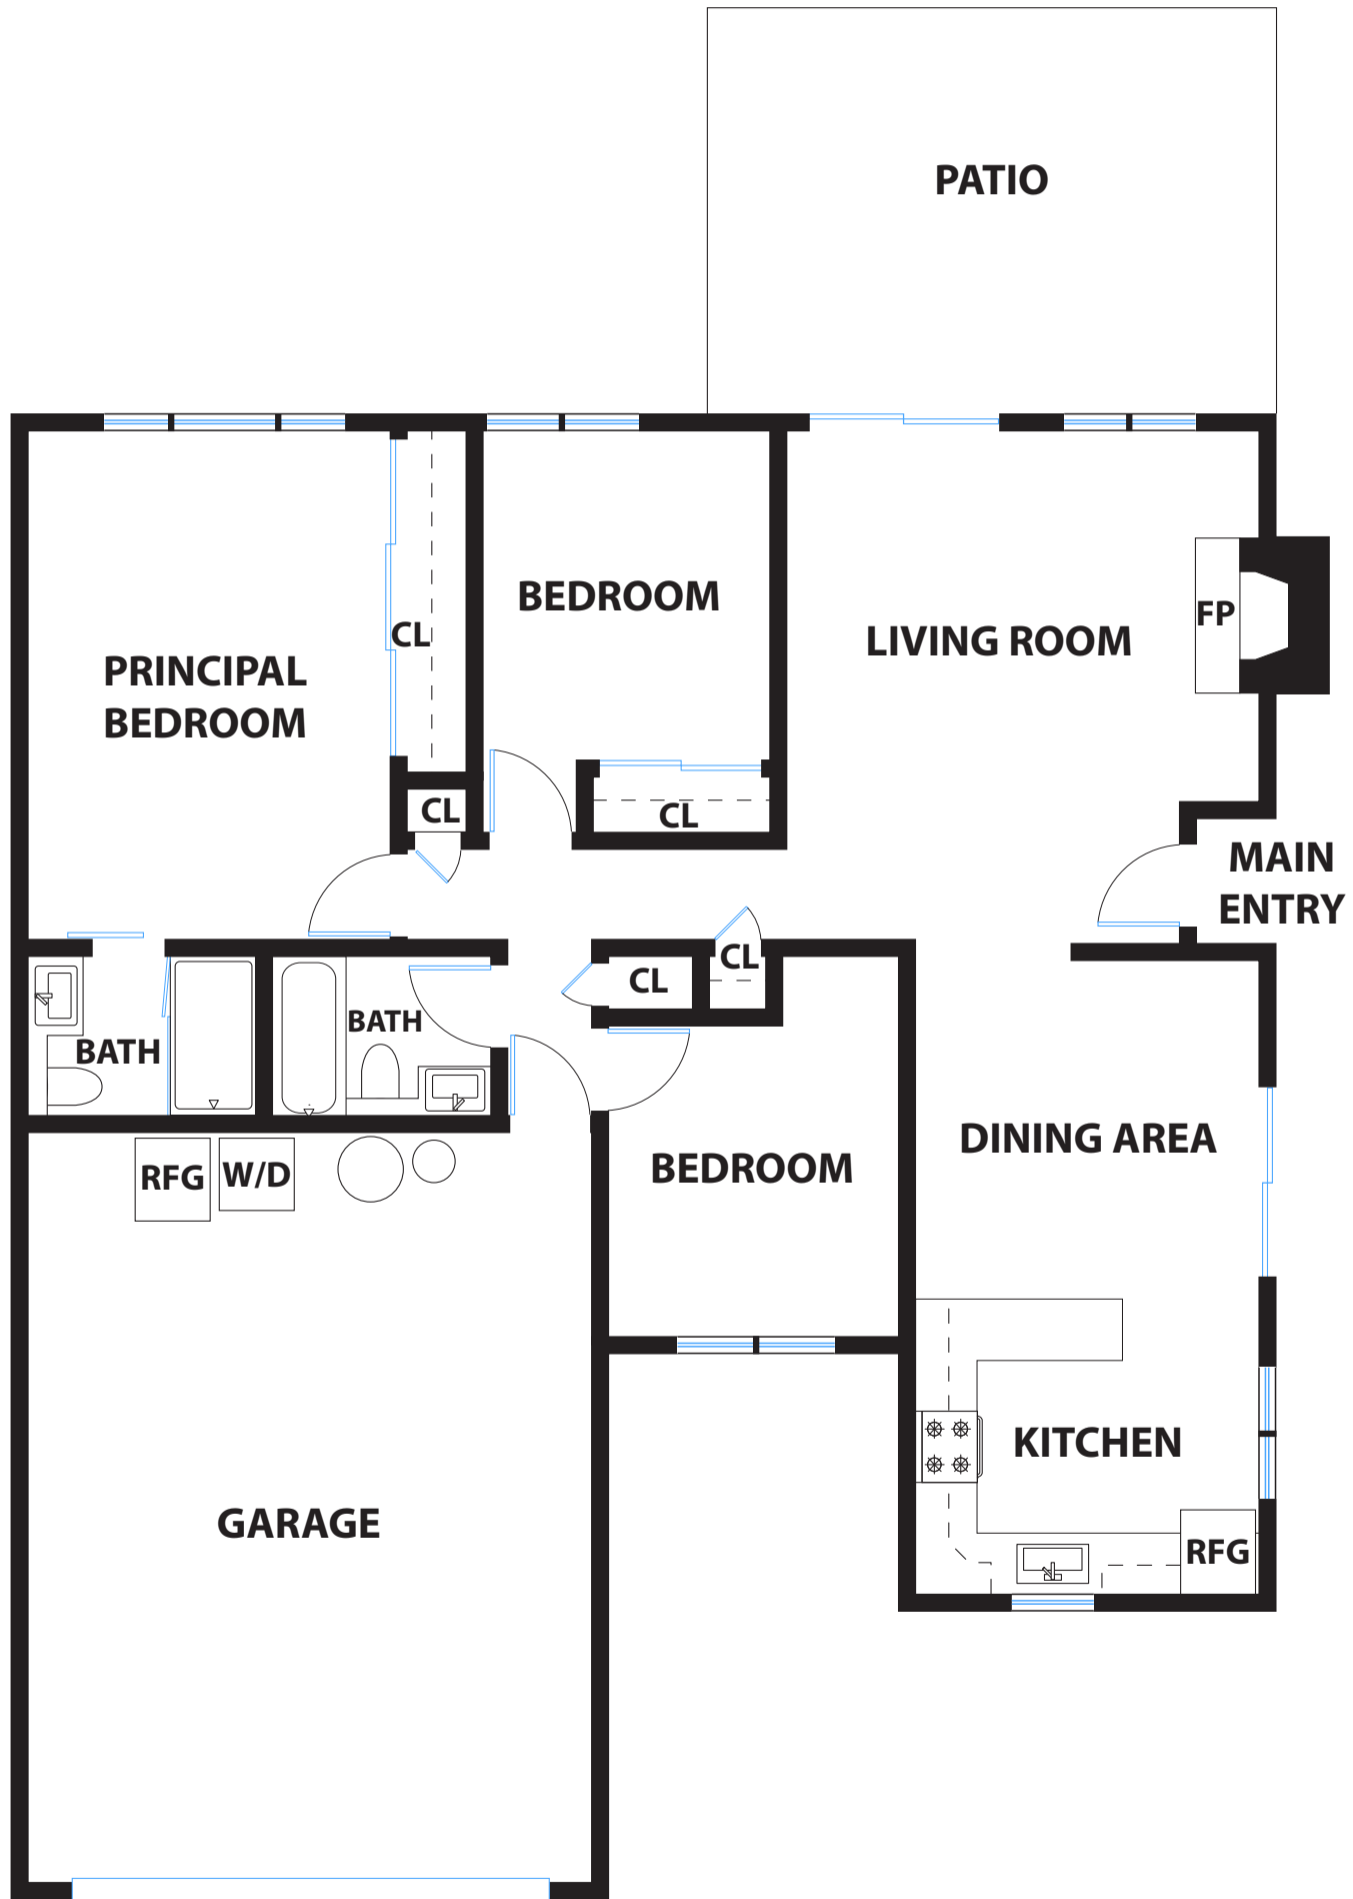

COLDWELL BANKER
REALTY

5380 CEDAR GROVE CIRCLE

SAN JOSE

PRESENTED BY : TRACY PINA

DRE #: 01401384

DISCLAIMER: RENDERING BY OPEN HOMES PHOTOGRAPHY. ALL MEASUREMENTS ARE APPROXIMATE AND MAY NOT BE EXACT.
DO NOT RELY ON THE ACCURACY OF THIS FLOOR PLAN WHEN DETERMINING THE PRICE OF A PROPERTY OR MAKING DECISIONS
REGARDING BUYING OR SELLING OF PROPERTIES WITHOUT INDEPENDENT VERIFICATION.