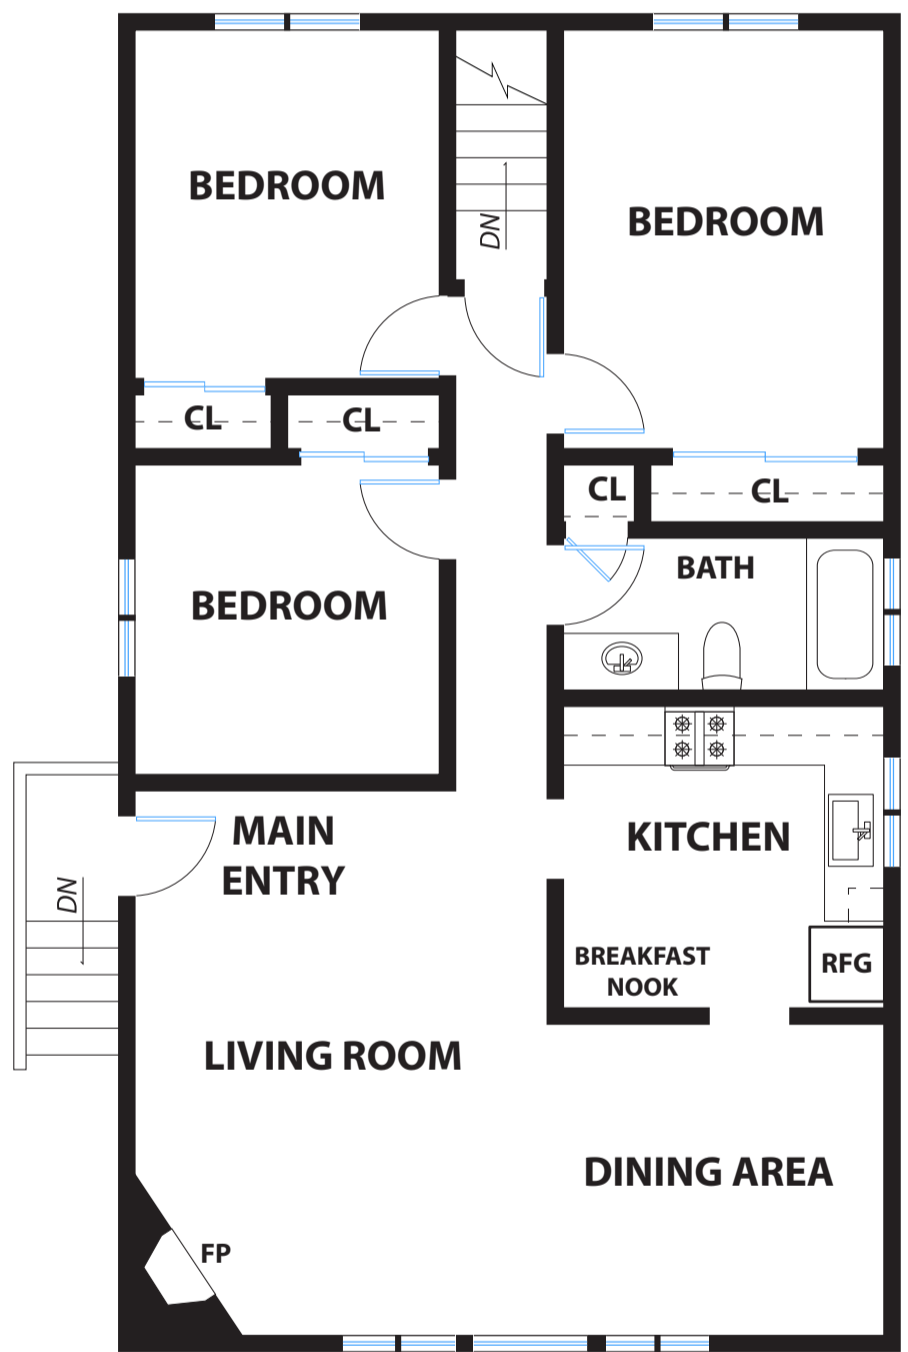

# 51 MONTEBELLO DRIVE

DALY CITY

**LOWER LEVEL**

**MAIN LEVEL**

**PRESENTED BY : TIM BROWN AND JEFFREY STEPHENSON**  
DRE #: TIM: 00580970 | JEFFREY: 01930593

DISCLAIMER: RENDERING BY OPEN HOMES PHOTOGRAPHY. ALL MEASUREMENTS ARE APPROXIMATE AND MAY NOT BE EXACT.  
DO NOT RELY ON THE ACCURACY OF THIS FLOOR PLAN WHEN DETERMINING THE PRICE OF A PROPERTY OR MAKING DECISIONS  
REGARDING BUYING OR SELLING OF PROPERTIES WITHOUT INDEPENDENT VERIFICATION.