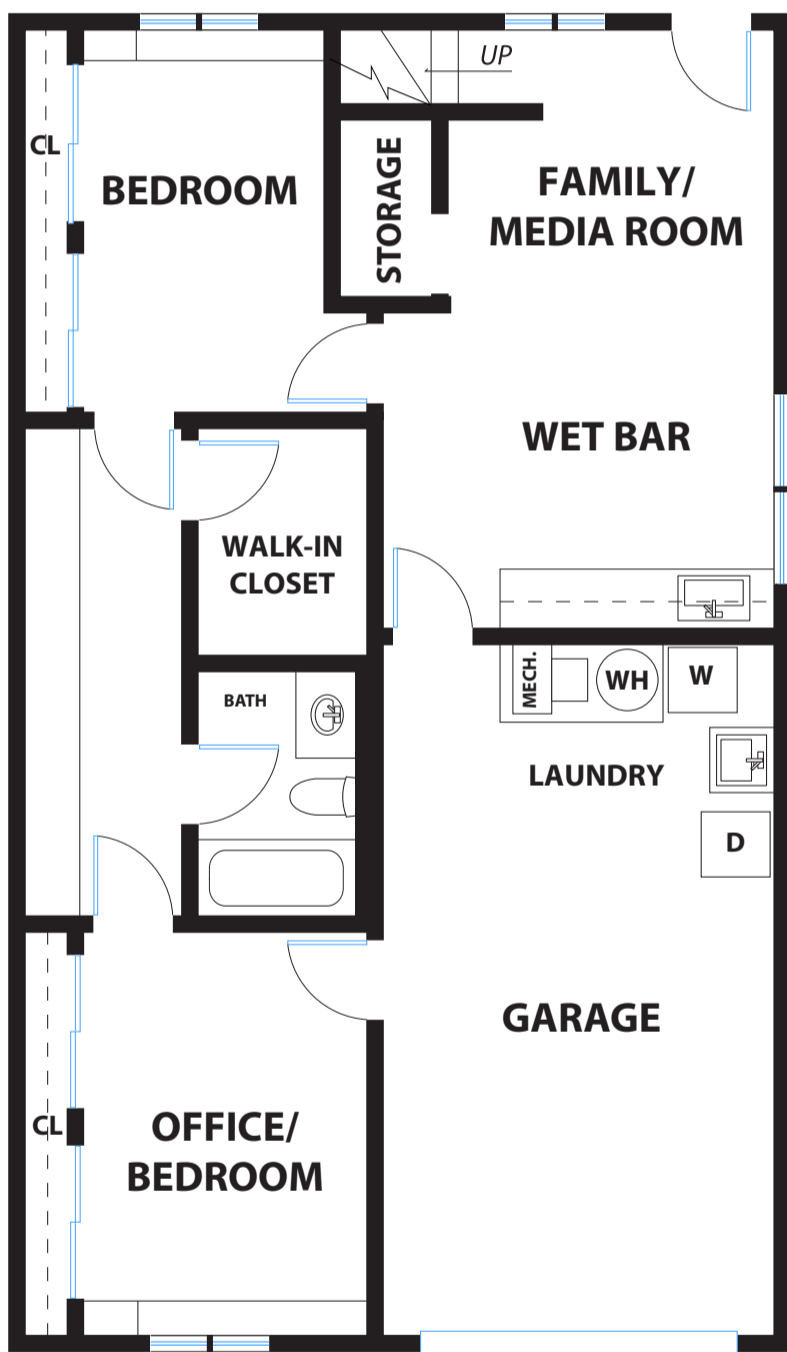

# 51 MONTEBELLO DRIVE

DALY CITY

**LOWER LEVEL**

**MAIN LEVEL**

**PRESENTED BY : TIM BROWN AND JEFFREY STEPHENSON**  
DRE #: TIM: 00580970 | JEFFREY: 01930593

DISCLAIMER: RENDERING BY OPEN HOMES PHOTOGRAPHY. ALL MEASUREMENTS ARE APPROXIMATE AND MAY NOT BE EXACT.  
DO NOT RELY ON THE ACCURACY OF THIS FLOOR PLAN WHEN DETERMINING THE PRICE OF A PROPERTY OR MAKING DECISIONS  
REGARDING BUYING OR SELLING OF PROPERTIES WITHOUT INDEPENDENT VERIFICATION.