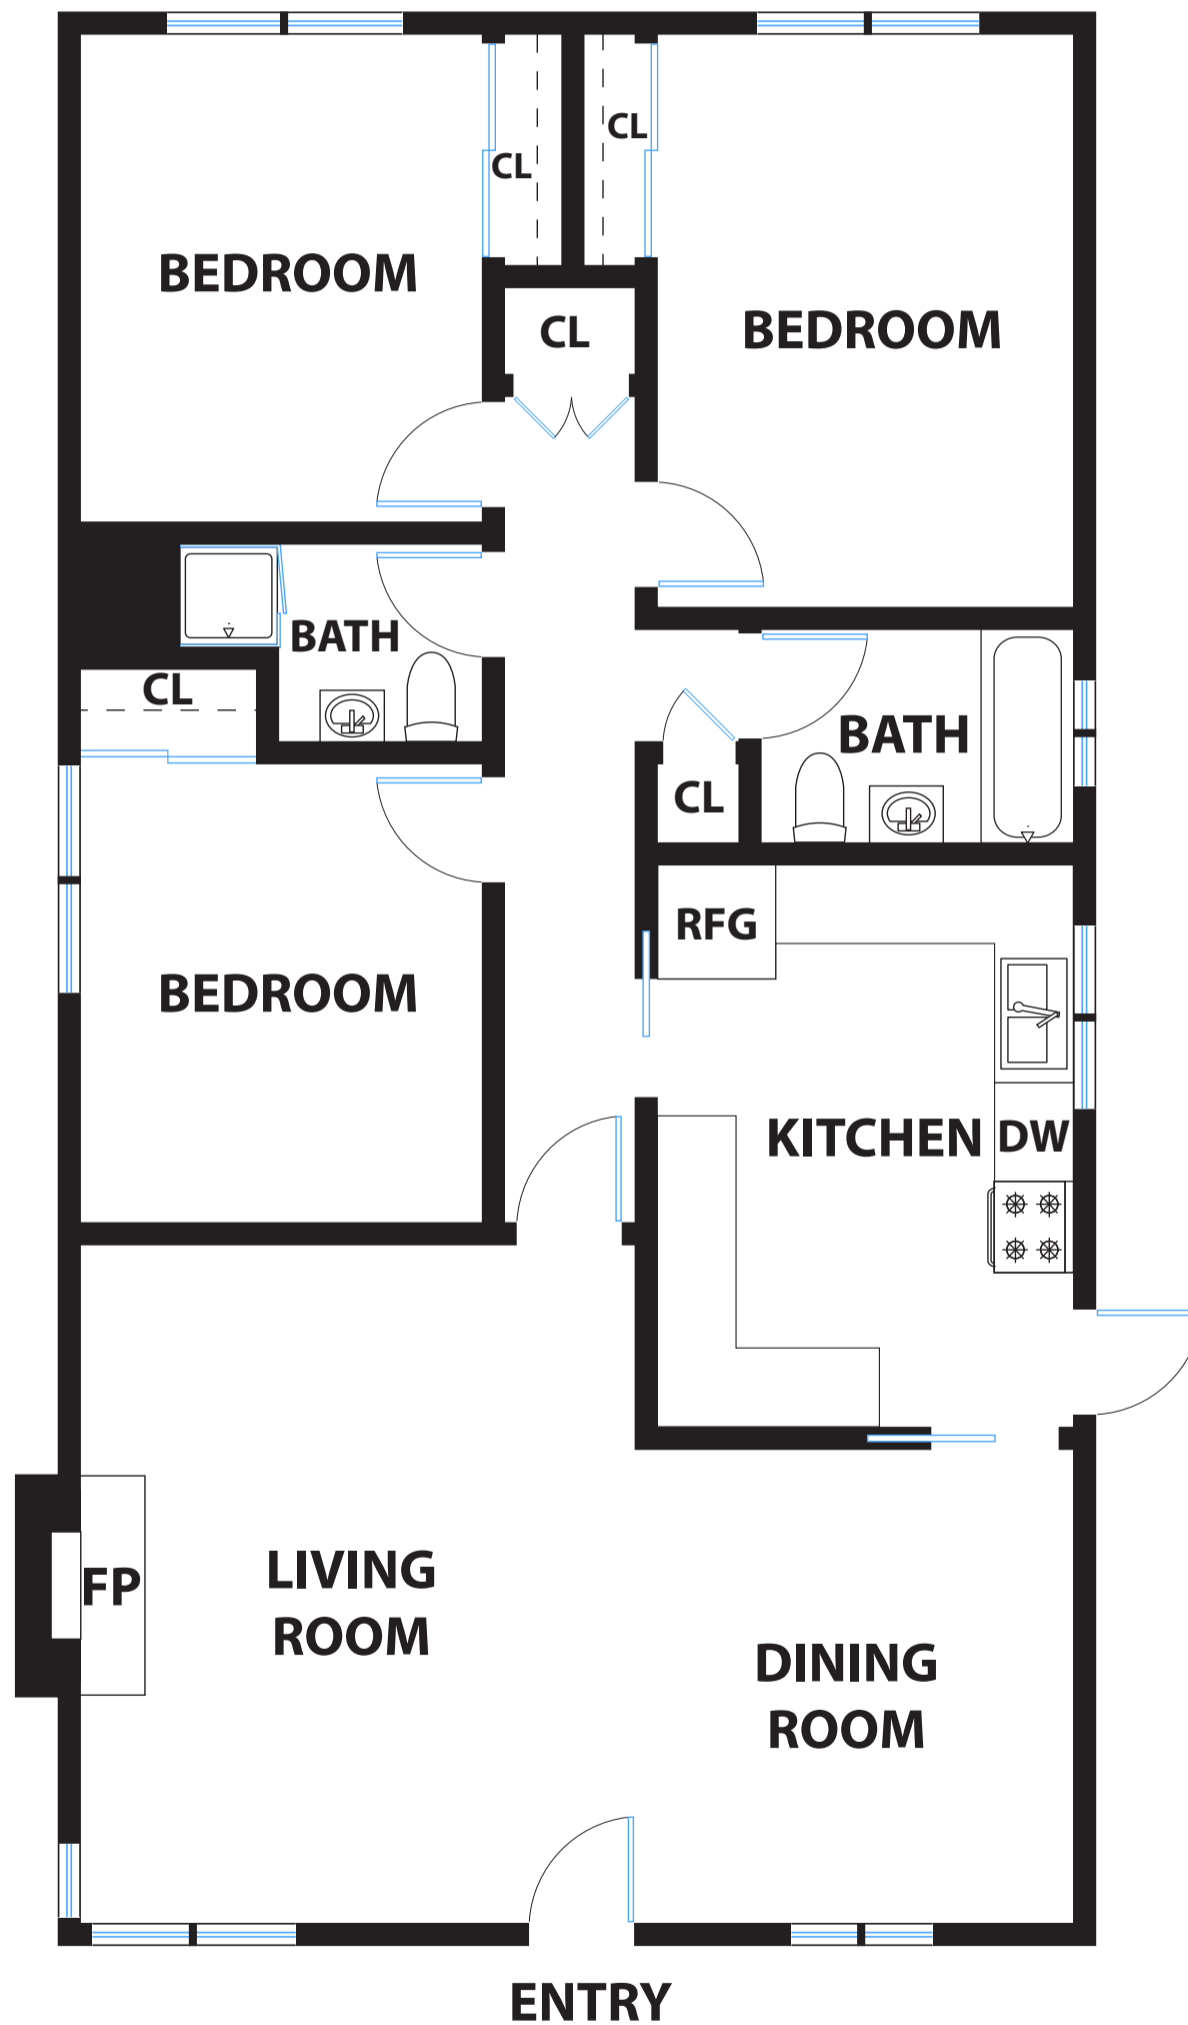

509 ZITA DRIVE

SOUTH SAN FRANCISCO

PRESENTED BY : JULIETTE KULDA / STACI KUGLER

DRE #: 01372531 / 02093401

DISCLAIMER: RENDERING BY OPEN HOMES PHOTOGRAPHY. ALL MEASUREMENTS ARE APPROXIMATE AND MAY NOT BE EXACT.
DO NOT RELY ON THE ACCURACY OF THIS FLOOR PLAN WHEN DETERMINING THE PRICE OF A PROPERTY OR MAKING DECISIONS
REGARDING BUYING OR SELLING OF PROPERTIES WITHOUT INDEPENDENT VERIFICATION.