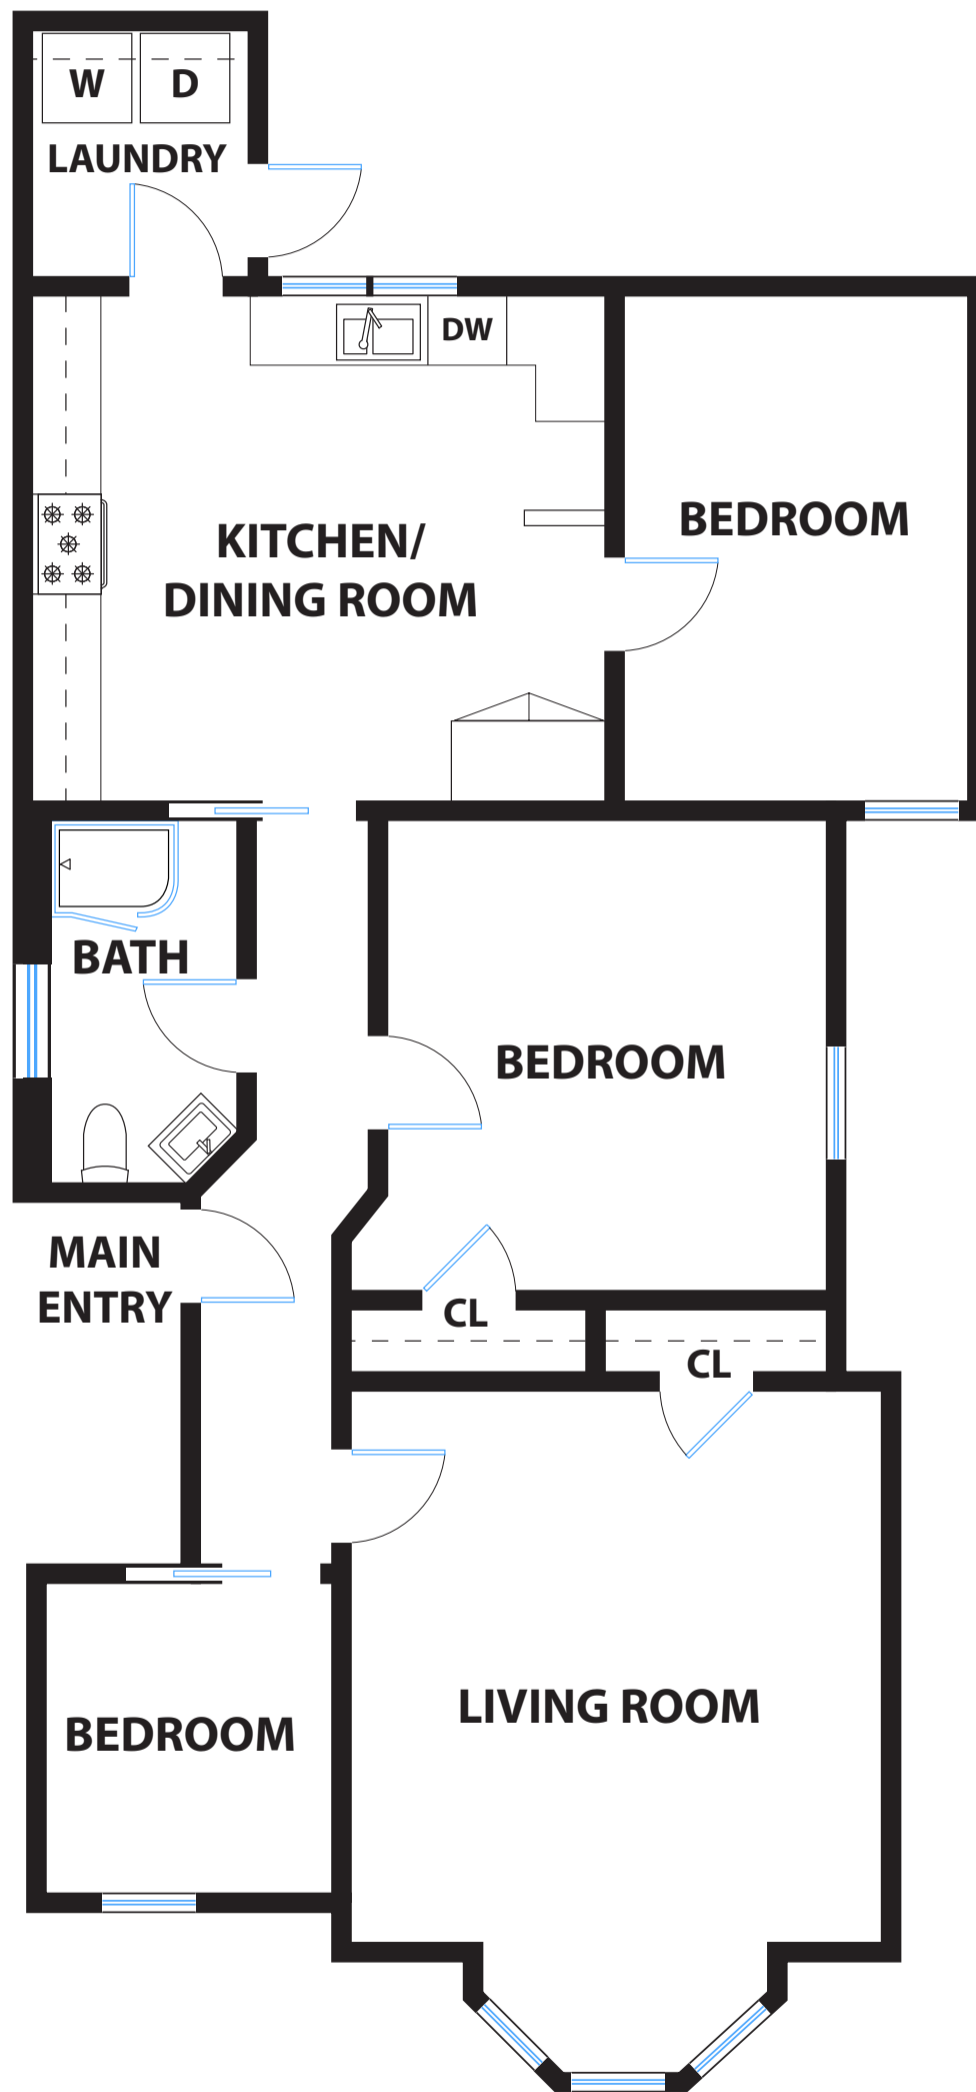

COMPASS 485 POTRERO AVENUE #C

SAN FRANCISCO

PRESENTED BY : KRISTEN STUECHER
DRE #: 1768022

DISCLAIMER: RENDERING BY OPEN HOMES PHOTOGRAPHY. ALL MEASUREMENTS ARE APPROXIMATE AND MAY NOT BE EXACT.
DO NOT RELY ON THE ACCURACY OF THIS FLOOR PLAN WHEN DETERMINING THE PRICE OF A PROPERTY OR MAKING DECISIONS
REGARDING BUYING OR SELLING OF PROPERTIES WITHOUT INDEPENDENT VERIFICATION.