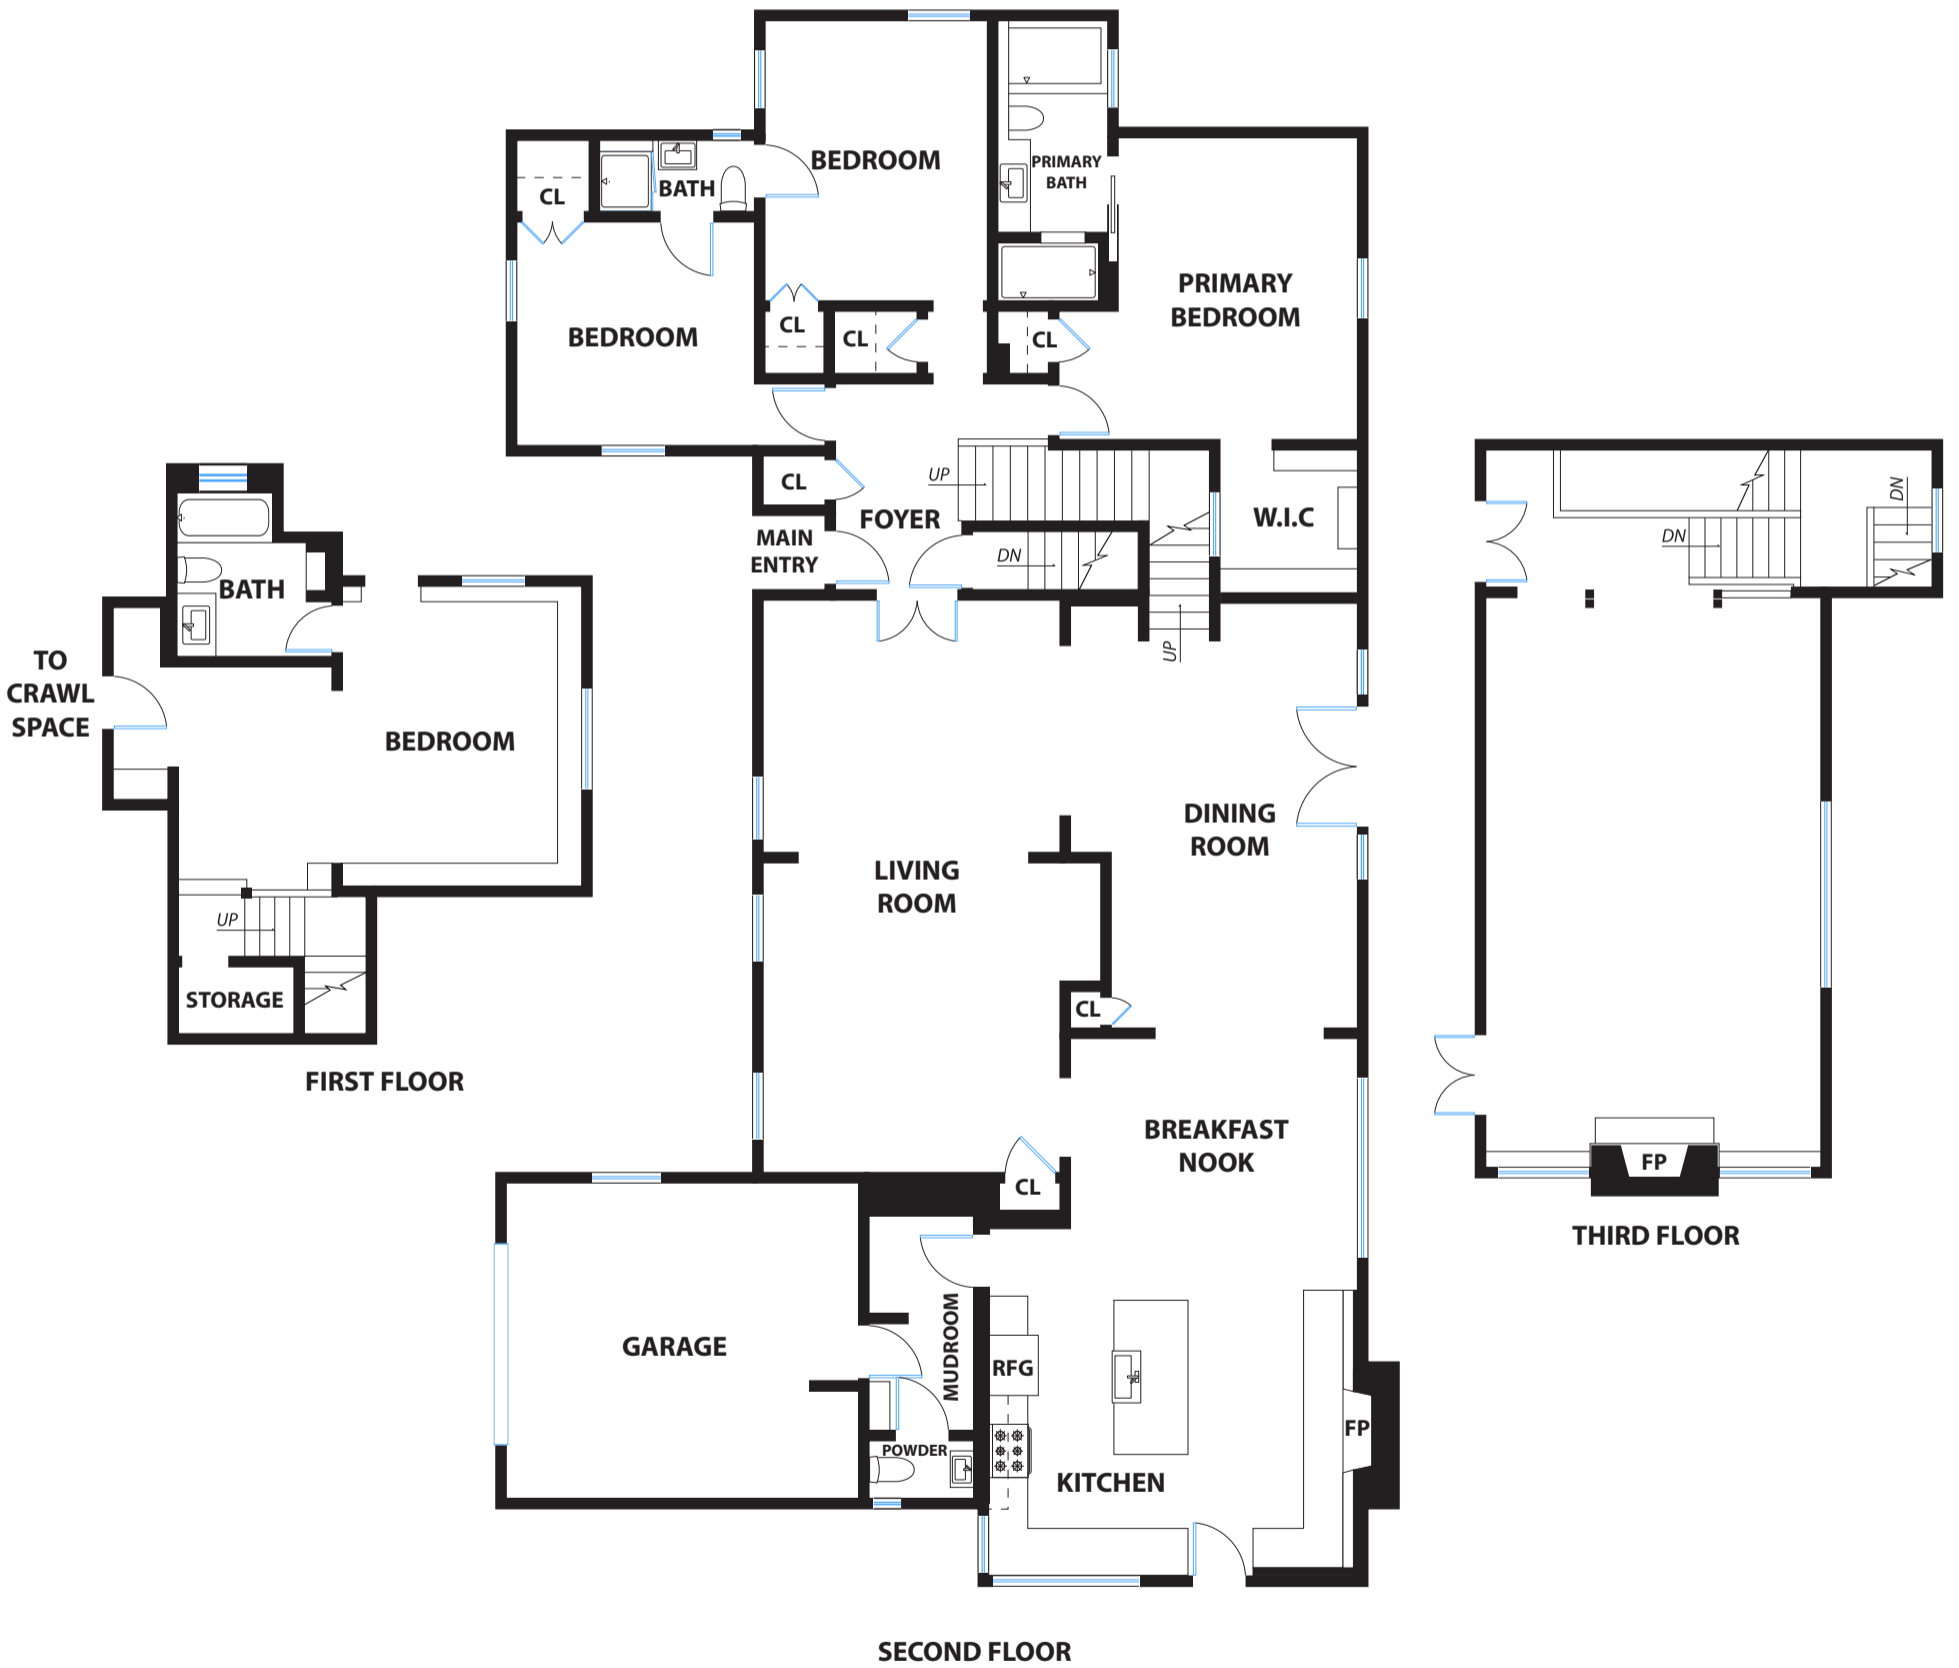

485 GRIZZLY PEAK BOULEVARD

BERKELEY

PRESENTED BY : ANNA BELLOMO
DRE #: 01822897

DISCLAIMER: RENDERING BY OPEN HOMES PHOTOGRAPHY. ALL MEASUREMENTS ARE APPROXIMATE AND MAY NOT BE EXACT. DO NOT RELY ON THE ACCURACY OF THIS FLOOR PLAN WHEN DETERMINING THE PRICE OF A PROPERTY OR MAKING DECISIONS REGARDING BUYING OR SELLING OF PROPERTIES WITHOUT INDEPENDENT VERIFICATION.