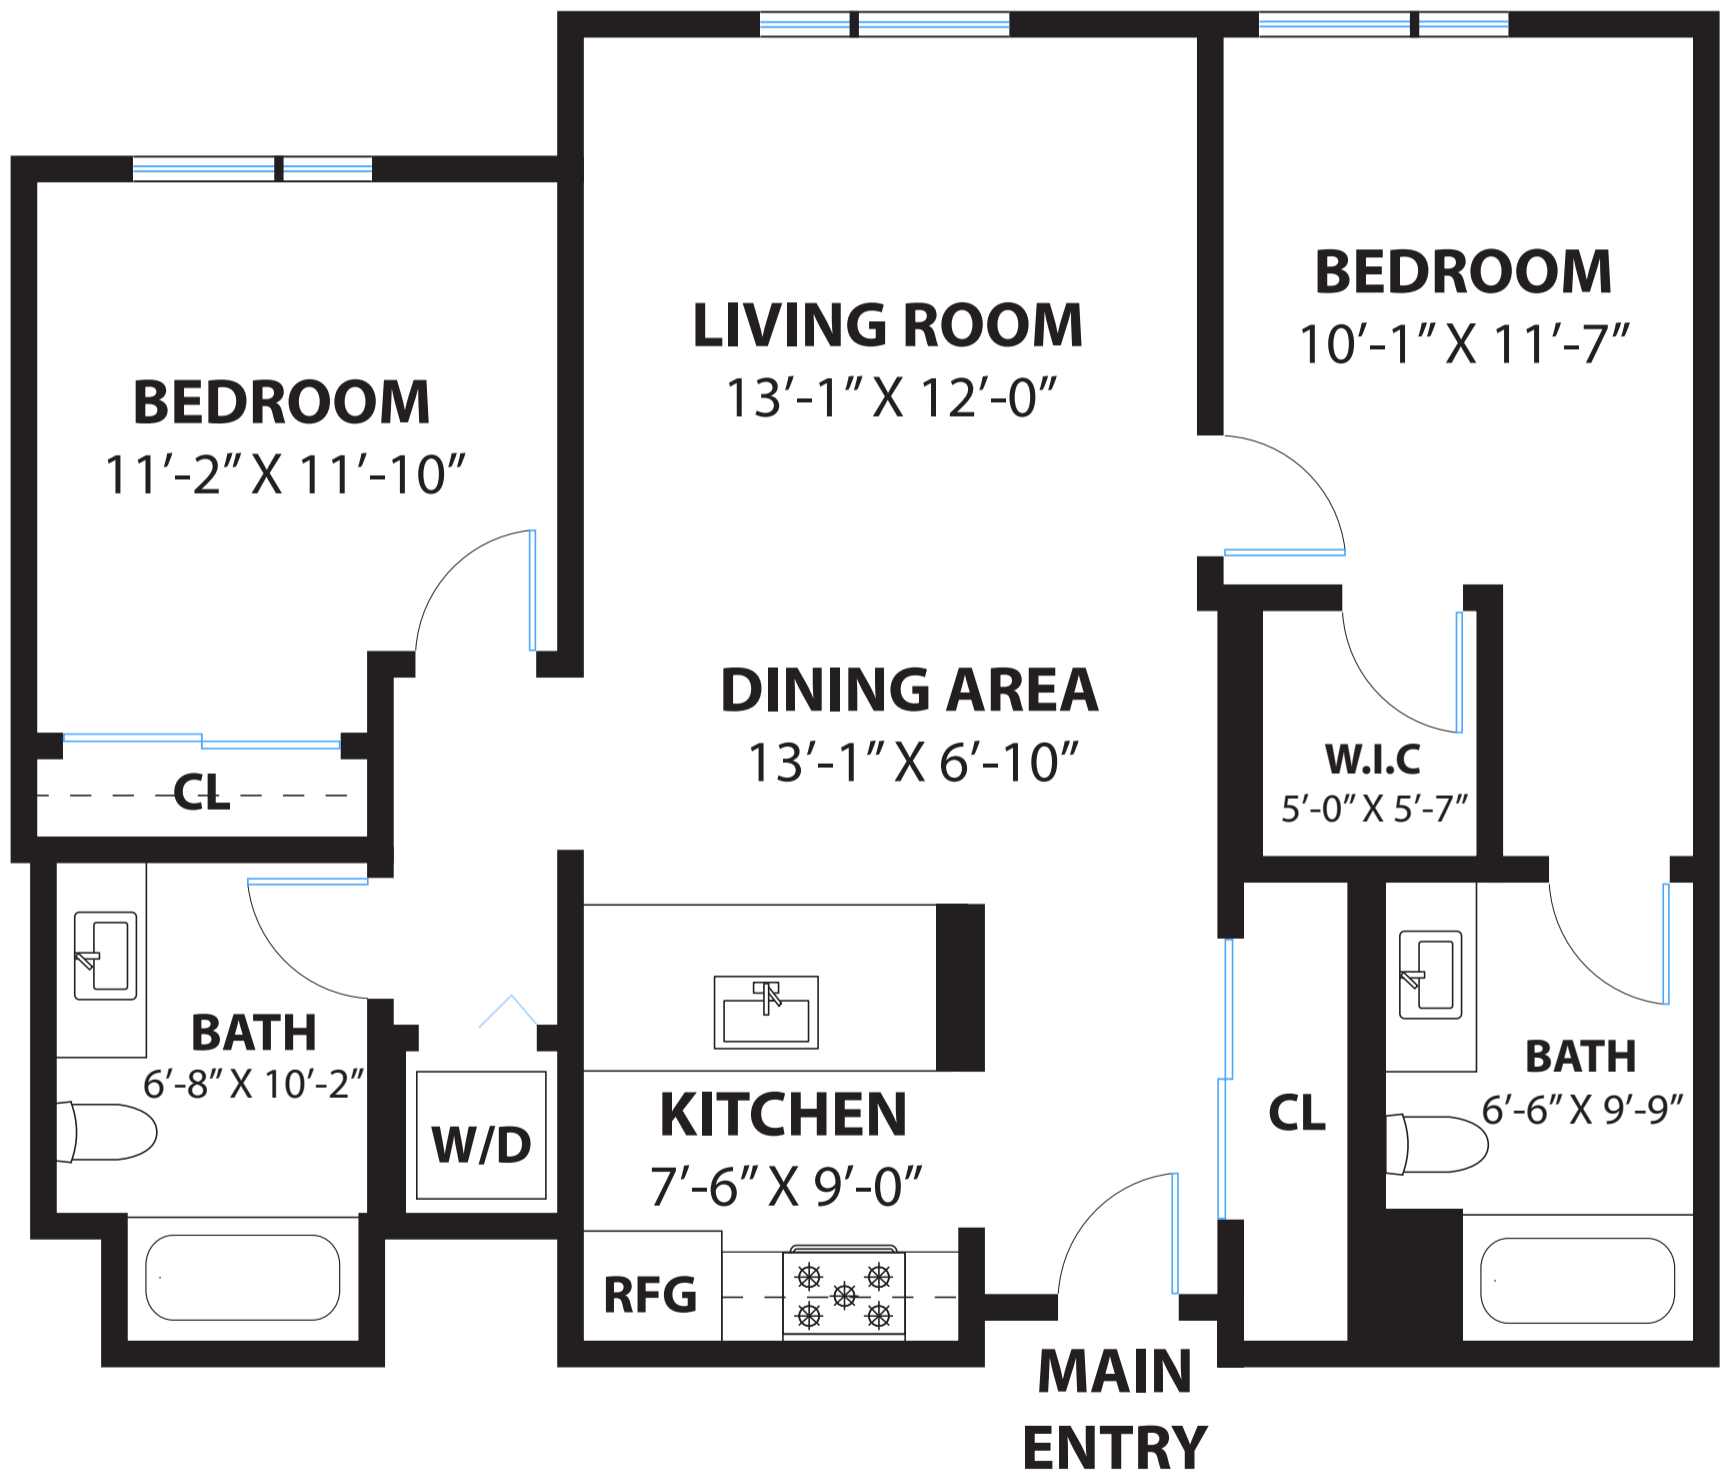

COMPASS

451 KANSAS STREET #490

SAN FRANCISCO

PROPERTY SQ FT INFORMATION

MEASUREMENTS CALCULATED TO THE EXTERIOR WALLS

LIVING SPACE: 984 SQ FT

\* Main House : 984 Sq Ft

PRESENTED BY : BECKY LAYTON

DRE #: 1395866

DISCLAIMER: RENDERING BY OPEN HOMES PHOTOGRAPHY. ALL MEASUREMENTS ARE APPROXIMATE AND MAY NOT BE EXACT.  
DO NOT RELY ON THE ACCURACY OF THIS FLOOR PLAN WHEN DETERMINING THE PRICE OF A PROPERTY OR MAKING DECISIONS  
REGARDING BUYING OR SELLING OF PROPERTIES WITHOUT INDEPENDENT VERIFICATION.