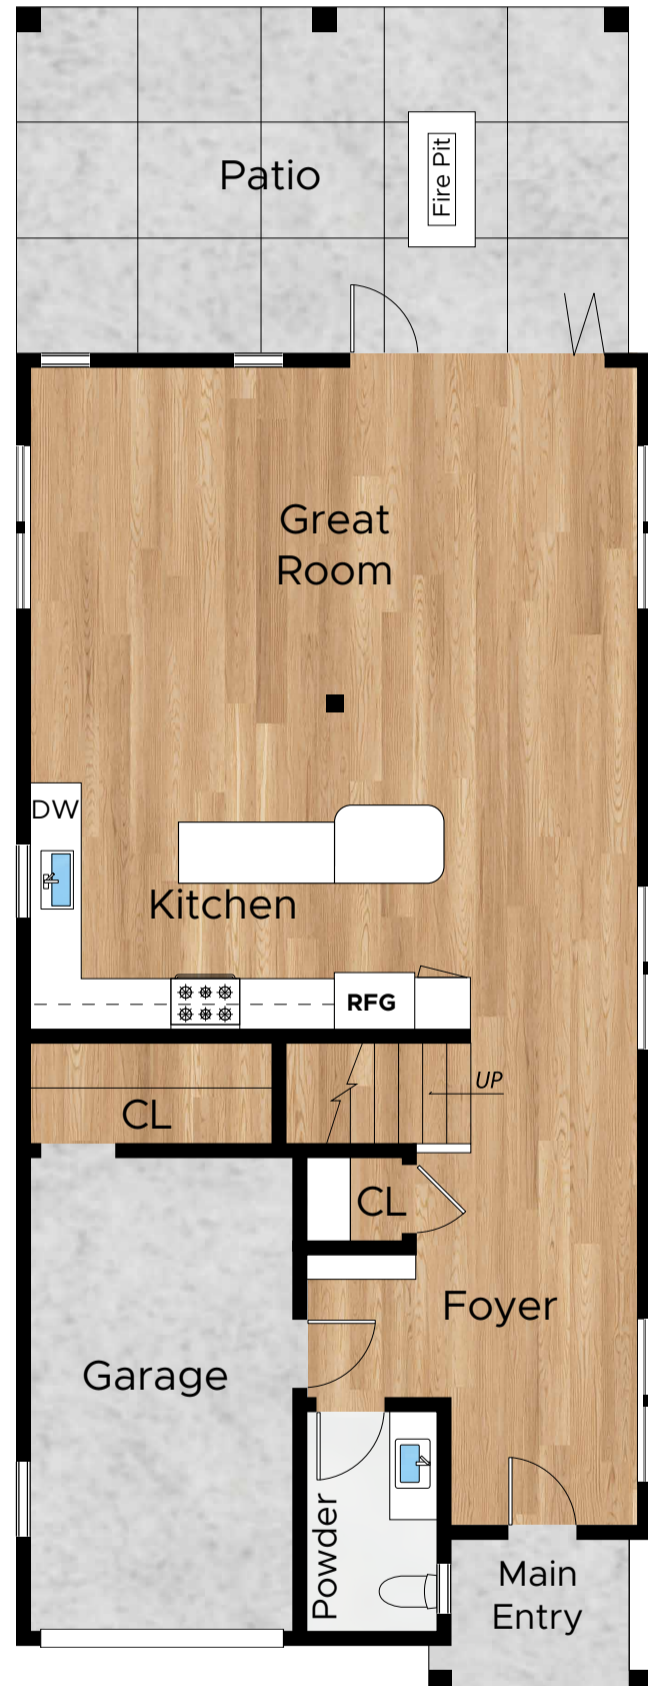

430 43RD STREET

OAKLAND

Upper Level

Main Level

PRESENTED BY : MAXI LILLEY

DRE #: 01919653

DISCLAIMER: RENDERING BY OPEN HOMES PHOTOGRAPHY. ALL MEASUREMENTS ARE APPROXIMATE AND MAY NOT BE EXACT.
DO NOT RELY ON THE ACCURACY OF THIS FLOOR PLAN WHEN DETERMINING THE PRICE OF A PROPERTY OR MAKING DECISIONS
REGARDING BUYING OR SELLING OF PROPERTIES WITHOUT INDEPENDENT VERIFICATION.