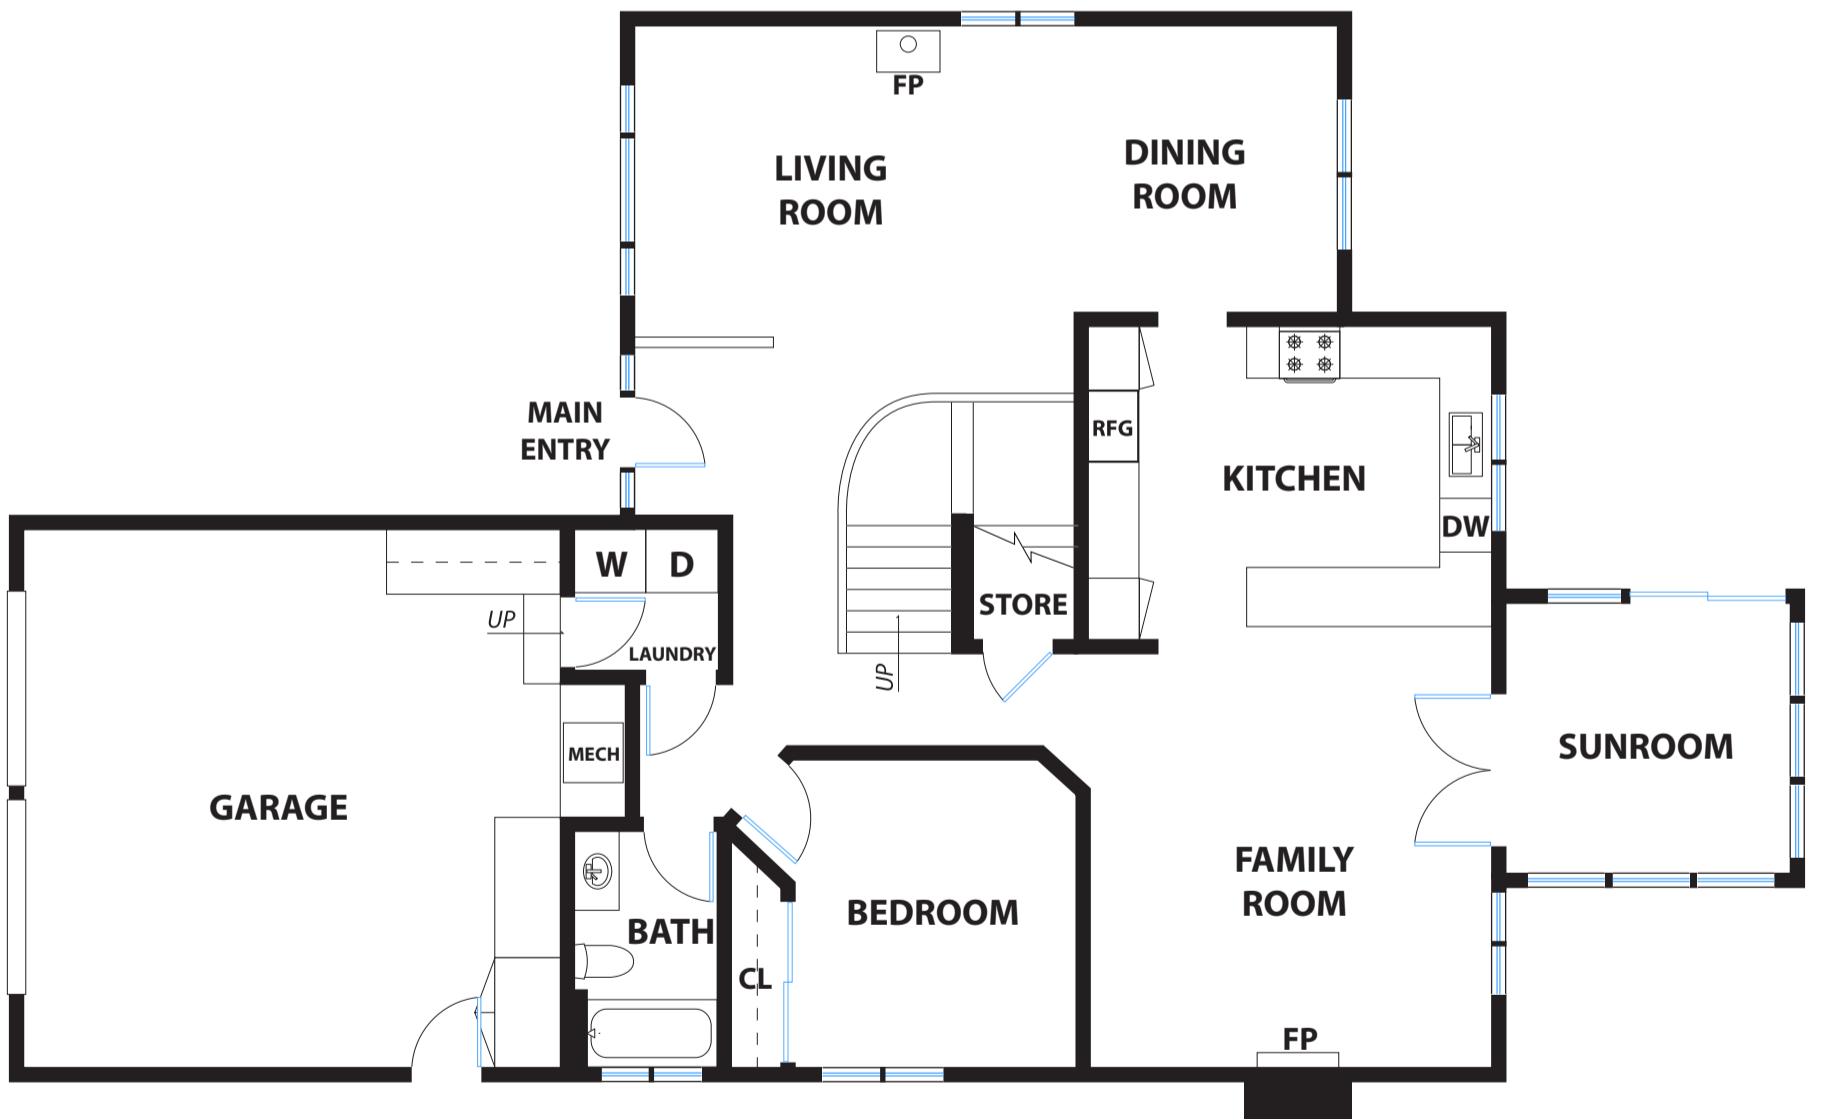

413 BEACH AVENUE

HALF MOON BAY

UPPER FLOOR

MAIN FLOOR

PRESENTED BY : JULIETTE KULDA
DRE #: 01372531

DISCLAIMER: RENDERING BY OPEN HOMES PHOTOGRAPHY. ALL MEASUREMENTS ARE APPROXIMATE AND MAY NOT BE EXACT.
DO NOT RELY ON THE ACCURACY OF THIS FLOOR PLAN WHEN DETERMINING THE PRICE OF A PROPERTY OR MAKING DECISIONS
REGARDING BUYING OR SELLING OF PROPERTIES WITHOUT INDEPENDENT VERIFICATION.