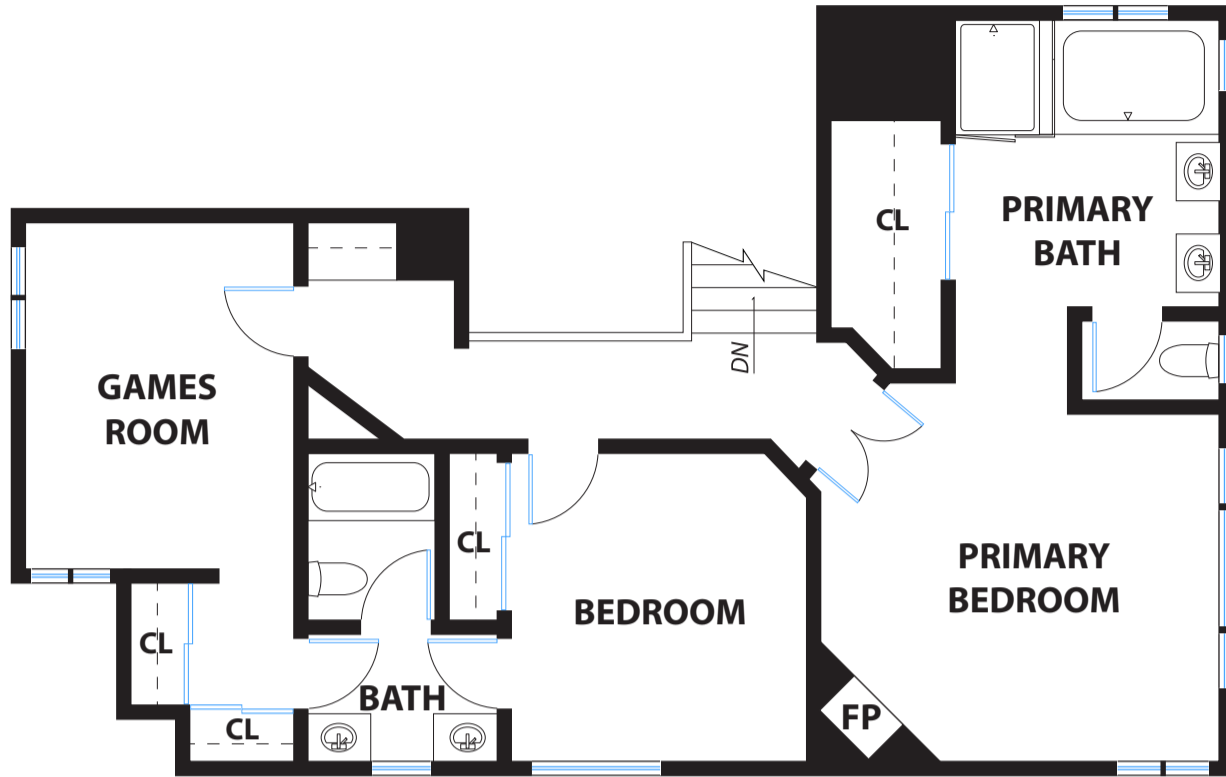

413 BEACH AVENUE

HALF MOON BAY

UPPER FLOOR

MAIN FLOOR

PRESENTED BY : JULIETTE KULDA
DRE #: 01372531

DISCLAIMER: RENDERING BY OPEN HOMES PHOTOGRAPHY. ALL MEASUREMENTS ARE APPROXIMATE AND MAY NOT BE EXACT.
DO NOT RELY ON THE ACCURACY OF THIS FLOOR PLAN WHEN DETERMINING THE PRICE OF A PROPERTY OR MAKING DECISIONS
REGARDING BUYING OR SELLING OF PROPERTIES WITHOUT INDEPENDENT VERIFICATION.