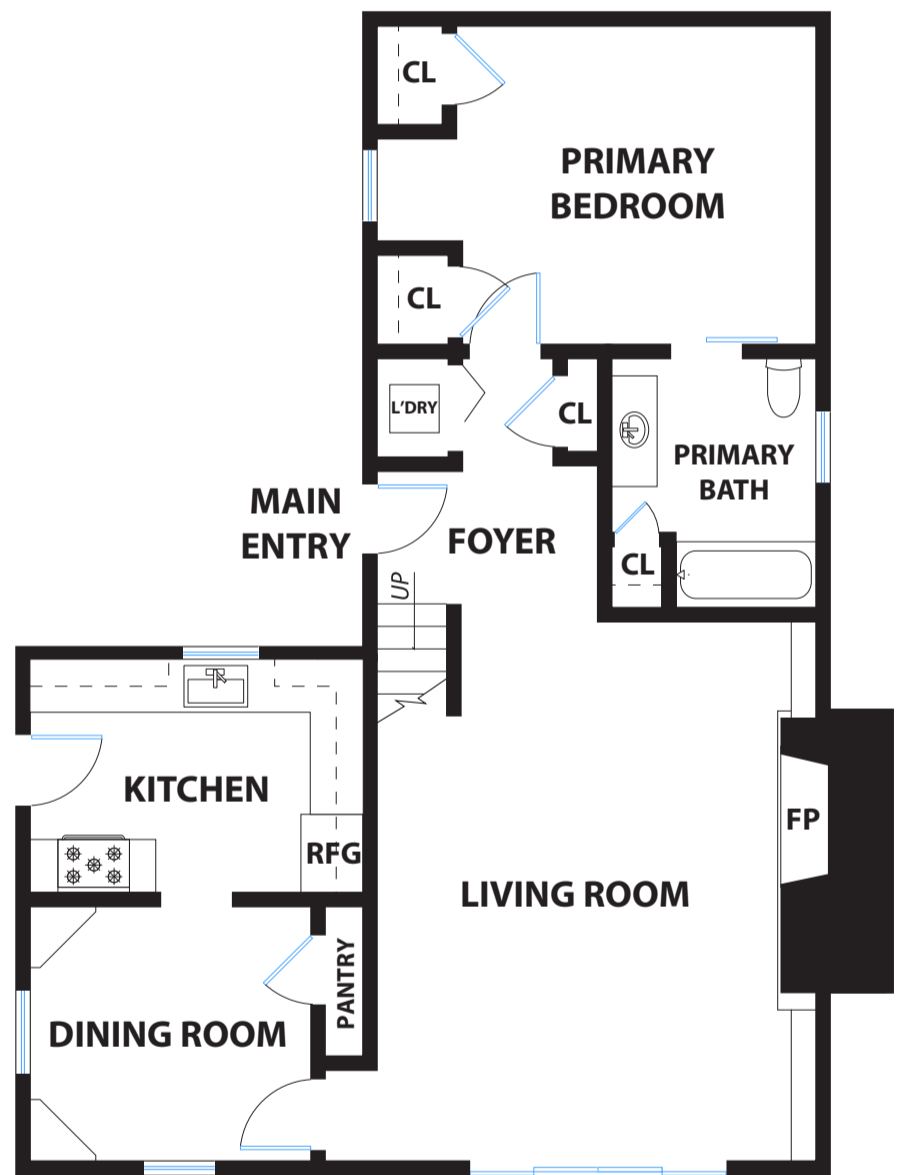

## PROPERTY SQ FT INFORMATION

MEASUREMENTS CALCULATED TO THE EXTERIOR WALLS

**LIVING SPACE: 1904 SQ FT**

\* Main House (First Floor): 1007 Sq Ft

\* Main House (Second Floor): 897 Sq Ft

**COMBINED: 1904 Sq Ft**

FIRST FLOOR

SECOND FLOOR

**PRESENTED BY : ANJA PLOWRIGHT & COLETTE FORD**

**DRE #: 01158883**

DISCLAIMER: RENDERING BY OPEN HOMES PHOTOGRAPHY. ALL MEASUREMENTS ARE APPROXIMATE AND MAY NOT BE EXACT.  
DO NOT RELY ON THE ACCURACY OF THIS FLOOR PLAN WHEN DETERMINING THE PRICE OF A PROPERTY OR MAKING DECISIONS  
REGARDING BUYING OR SELLING OF PROPERTIES WITHOUT INDEPENDENT VERIFICATION.