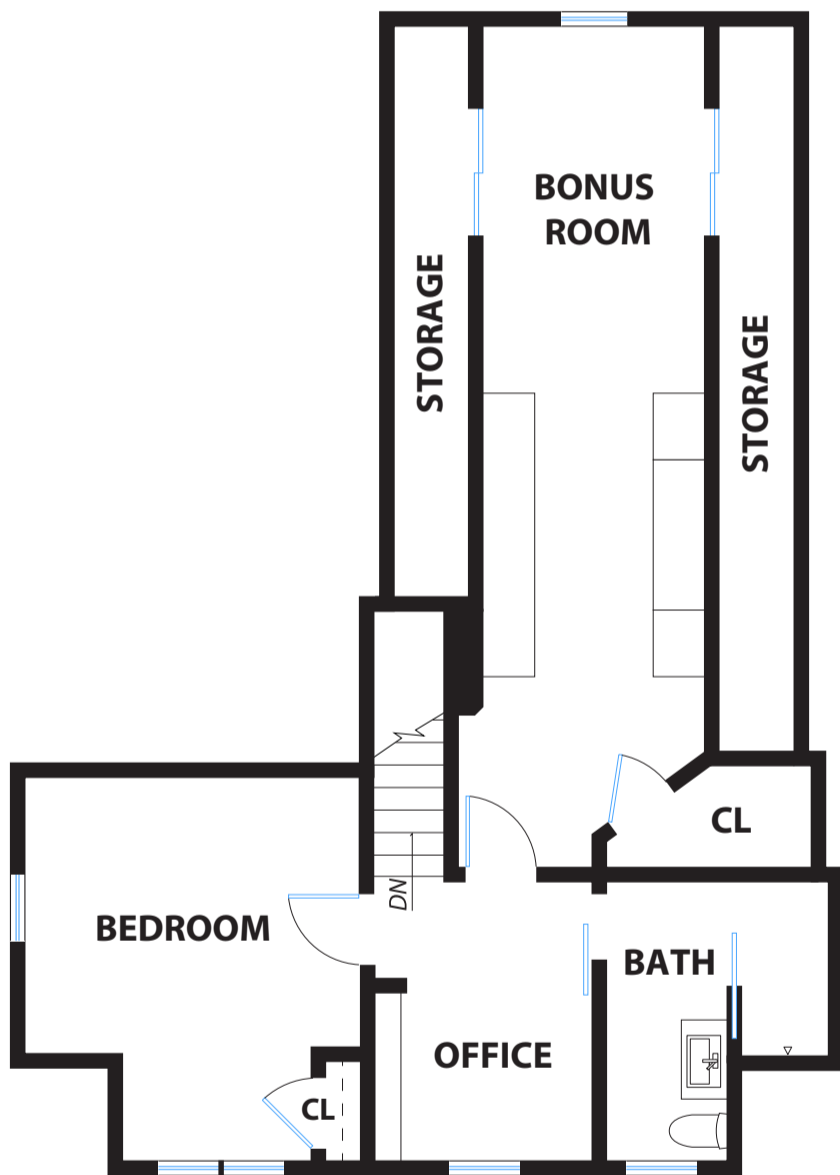

## PROPERTY SQ FT INFORMATION

MEASUREMENTS CALCULATED TO THE EXTERIOR WALLS

**LIVING SPACE: 1904 SQ FT**

\* Main House (First Floor): 1007 Sq Ft

\* Main House (Second Floor): 897 Sq Ft

**COMBINED: 1904 Sq Ft**

FIRST FLOOR

SECOND FLOOR

**PRESENTED BY : ANJA PLOWRIGHT & COLETTE FORD**

**DRE #: 01158883**

DISCLAIMER: RENDERING BY OPEN HOMES PHOTOGRAPHY. ALL MEASUREMENTS ARE APPROXIMATE AND MAY NOT BE EXACT.  
DO NOT RELY ON THE ACCURACY OF THIS FLOOR PLAN WHEN DETERMINING THE PRICE OF A PROPERTY OR MAKING DECISIONS  
REGARDING BUYING OR SELLING OF PROPERTIES WITHOUT INDEPENDENT VERIFICATION.