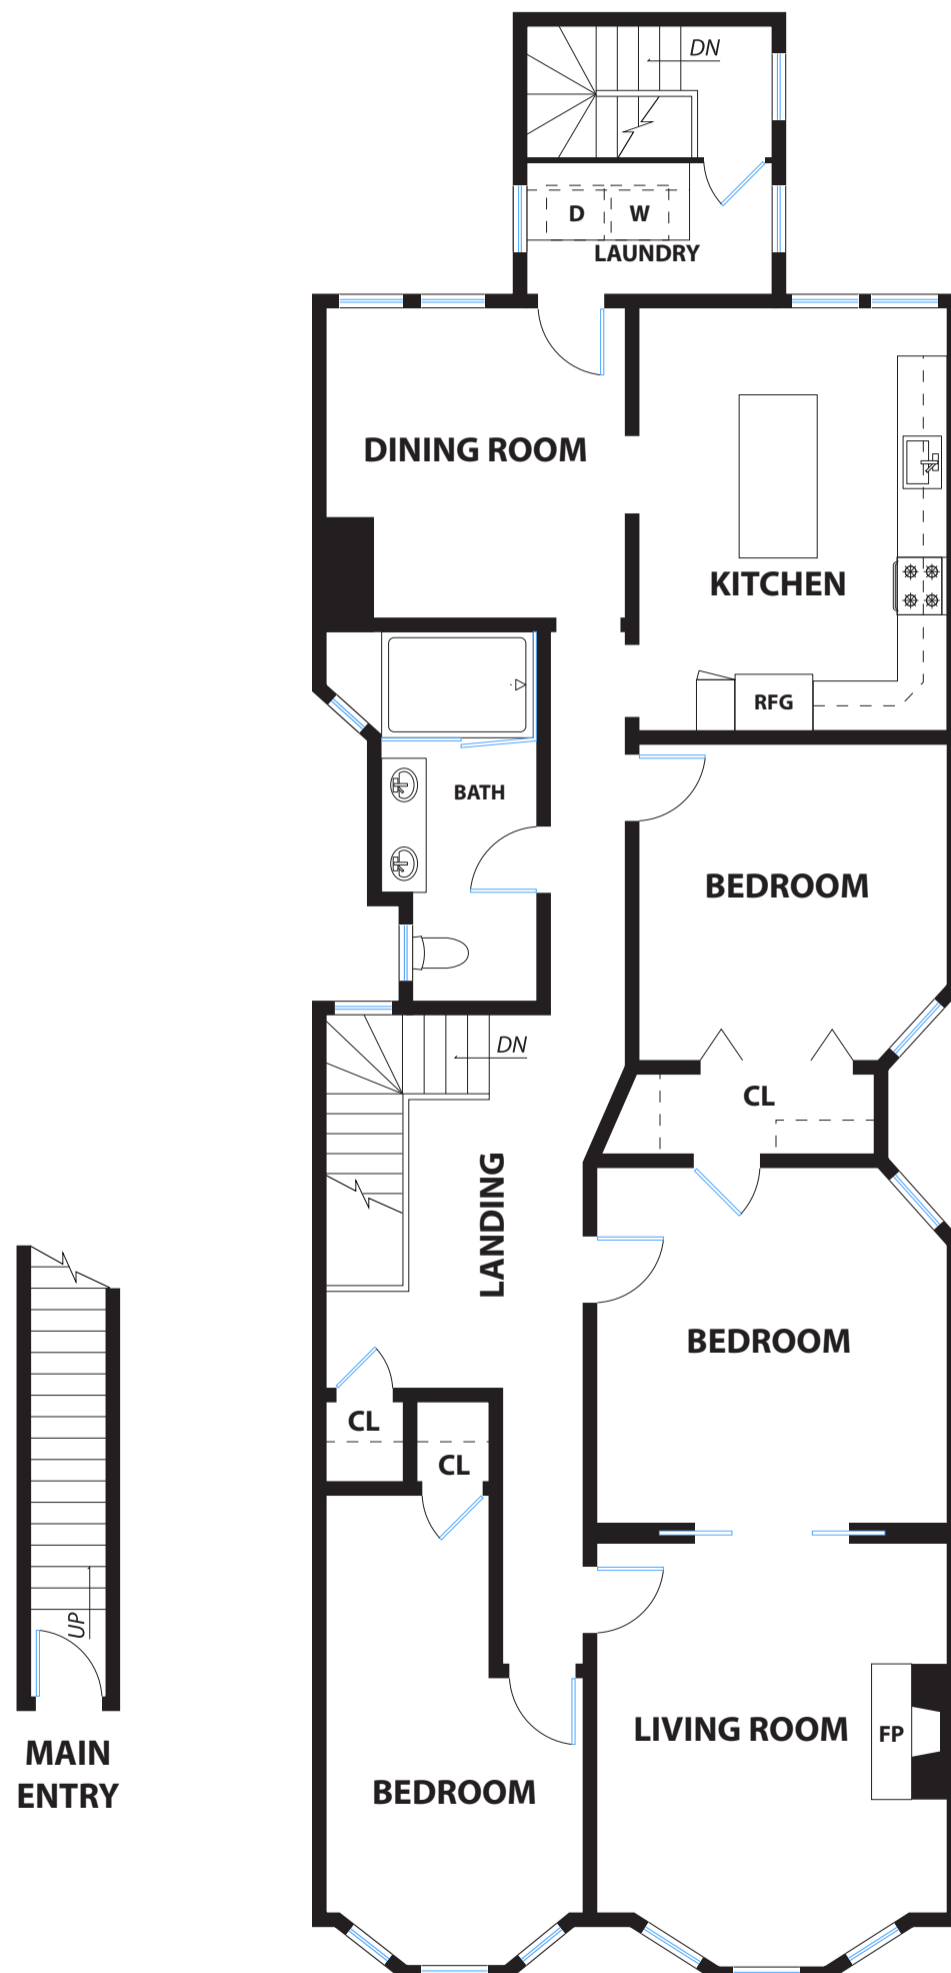

COMPASS 39 COLLINGWOOD STREET

SAN FRANCISCO

PRESENTED BY : PRIYA AGRAWAL

DRE #: 01964876

DISCLAIMER: RENDERING BY OPEN HOMES PHOTOGRAPHY. ALL MEASUREMENTS ARE APPROXIMATE AND MAY NOT BE EXACT.
DO NOT RELY ON THE ACCURACY OF THIS FLOOR PLAN WHEN DETERMINING THE PRICE OF A PROPERTY OR MAKING DECISIONS
REGARDING BUYING OR SELLING OF PROPERTIES WITHOUT INDEPENDENT VERIFICATION.