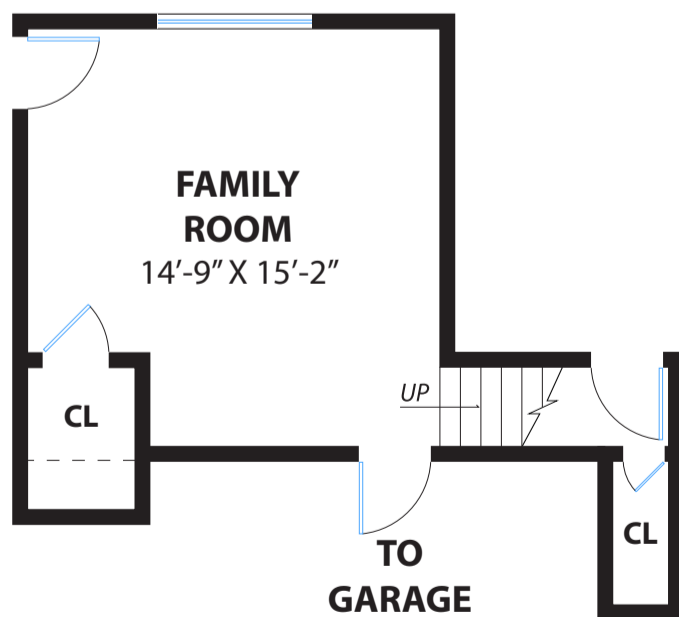

355 ARBOR DRIVE

SOUTH SAN FRANCISCO

PROPERTY SQ FT INFORMATION

MEASUREMENTS CALCULATED TO THE EXTERIOR WALLS

LIVING SPACE: 1668 SQ FT

- * Main House (Lower Floor): 268 Sq Ft
- * Main House (Main Floor): 596 Sq Ft
- * Main House (Upper Floor): 804 Sq Ft

COMBINED: 1668 Sq Ft

MAIN FLOOR

UPPER FLOOR

LOWER FLOOR