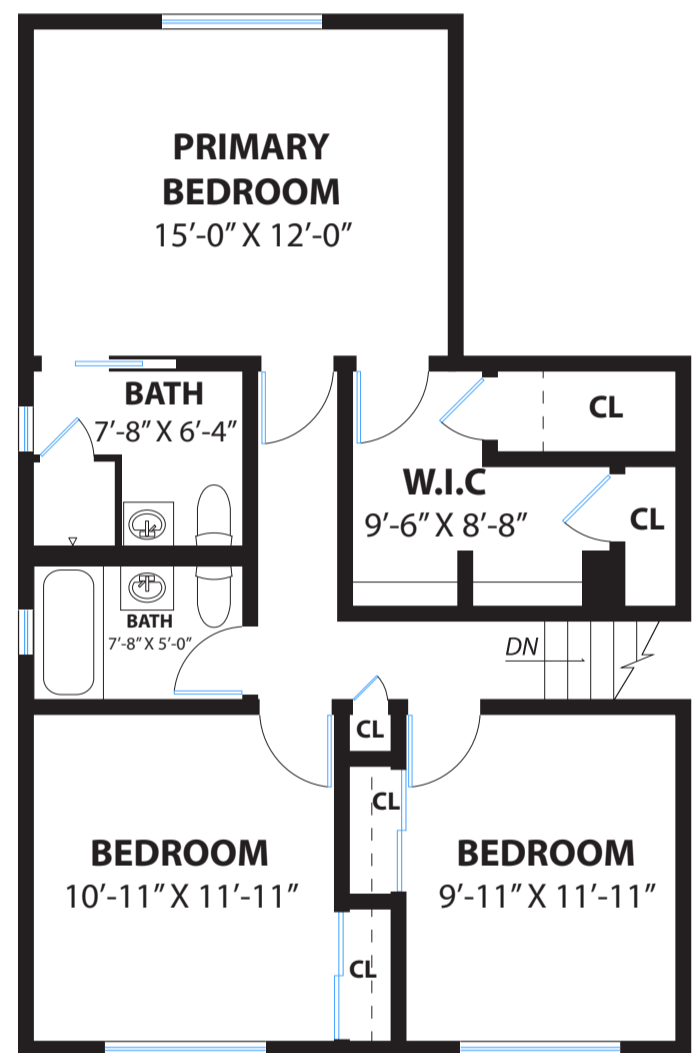

355 ARBOR DRIVE

SOUTH SAN FRANCISCO

PROPERTY SQ FT INFORMATION

MEASUREMENTS CALCULATED TO THE EXTERIOR WALLS

LIVING SPACE: 1668 SQ FT

- * Main House (Lower Floor): 268 Sq Ft
- * Main House (Main Floor): 596 Sq Ft
- * Main House (Upper Floor): 804 Sq Ft

COMBINED: 1668 Sq Ft

MAIN FLOOR

UPPER FLOOR

LOWER FLOOR