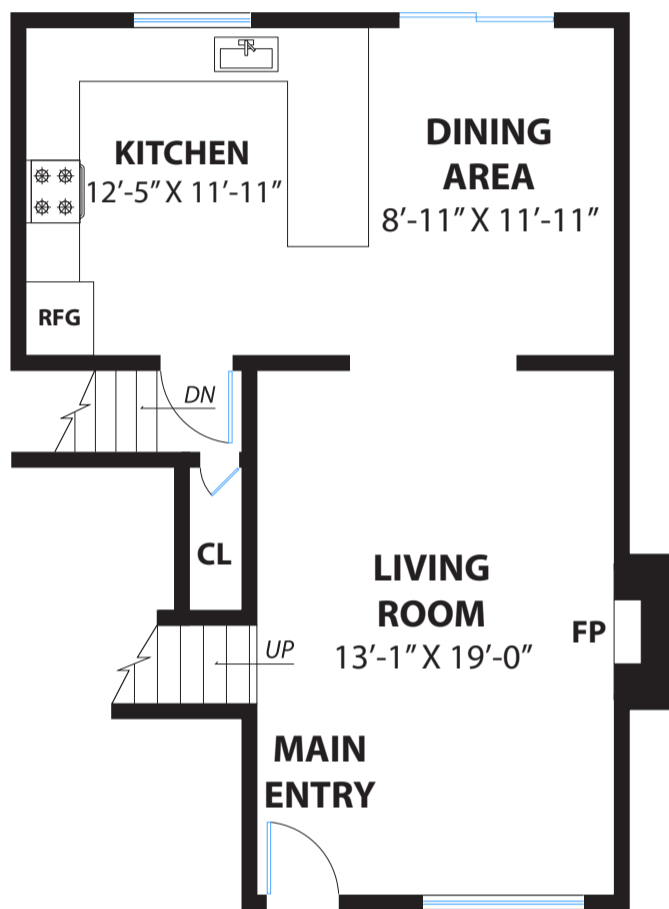

355 ARBOR DRIVE

SOUTH SAN FRANCISCO

PROPERTY SQ FT INFORMATION

MEASUREMENTS CALCULATED TO THE EXTERIOR WALLS

LIVING SPACE: 1668 SQ FT

- * Main House (Lower Floor): 268 Sq Ft
- * Main House (Main Floor): 596 Sq Ft
- * Main House (Upper Floor): 804 Sq Ft

COMBINED: 1668 Sq Ft

MAIN FLOOR

UPPER FLOOR

LOWER FLOOR