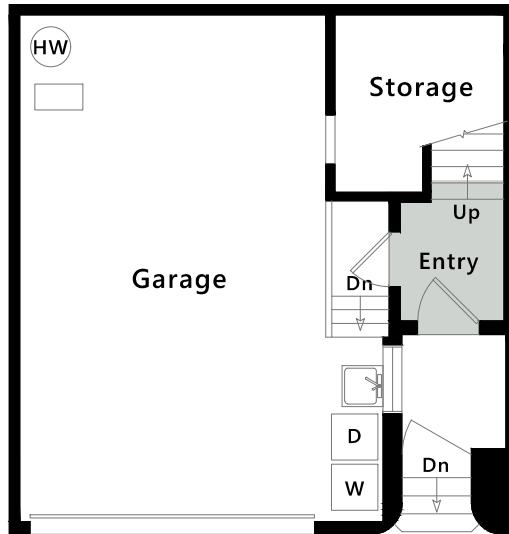

34 Fountain Drive

San Francisco, CA

1,360 Sq Ft

Note: Square footage data represents an estimate and has been derived simply for the marketing-style floor plans developed by Open House Drafting.

Lower Level

40 Sq Ft

Main Level

660 Sq Ft

Upper Level

660 Sq Ft