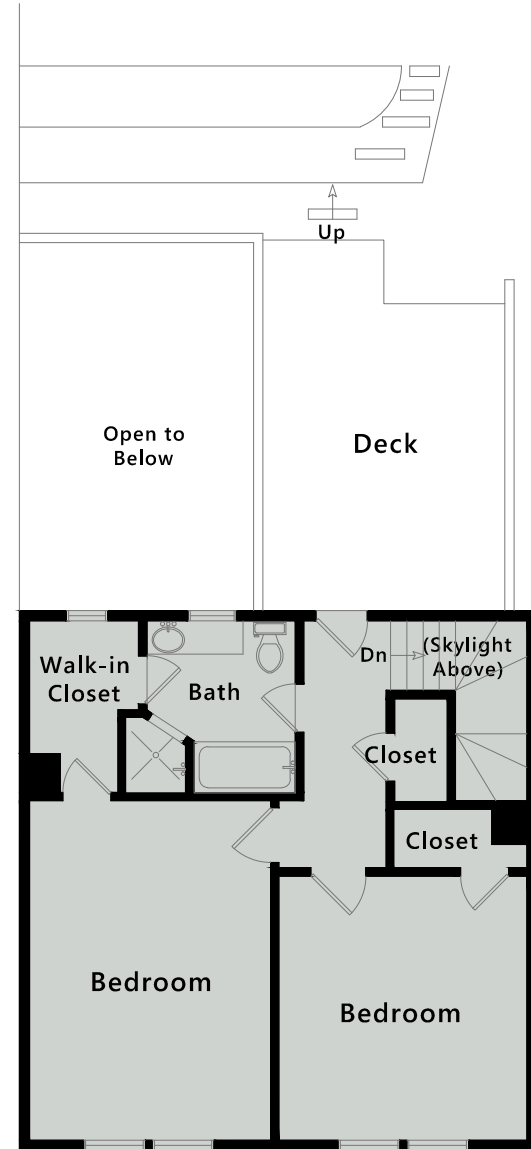

34 Fountain Drive

San Francisco, CA

1,360 Sq Ft

Note: Square footage data represents an estimate and has been derived simply for the marketing-style floor plans developed by Open House Drafting.

Lower Level

40 Sq Ft

Main Level

660 Sq Ft

Upper Level

660 Sq Ft