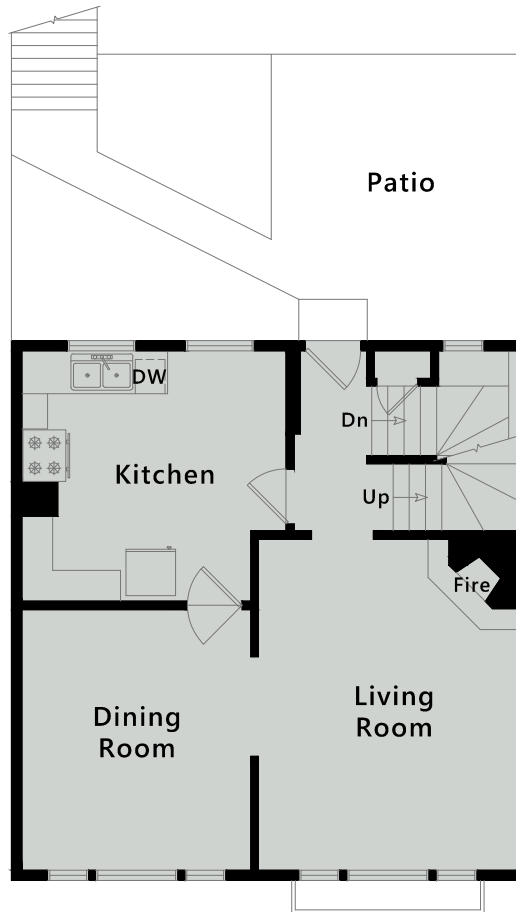

34 Fountain Drive

San Francisco, CA

1,360 Sq Ft

Note: Square footage data represents an estimate and has been derived simply for the marketing-style floor plans developed by Open House Drafting.

Lower Level

40 Sq Ft

Main Level

660 Sq Ft

Upper Level

660 Sq Ft