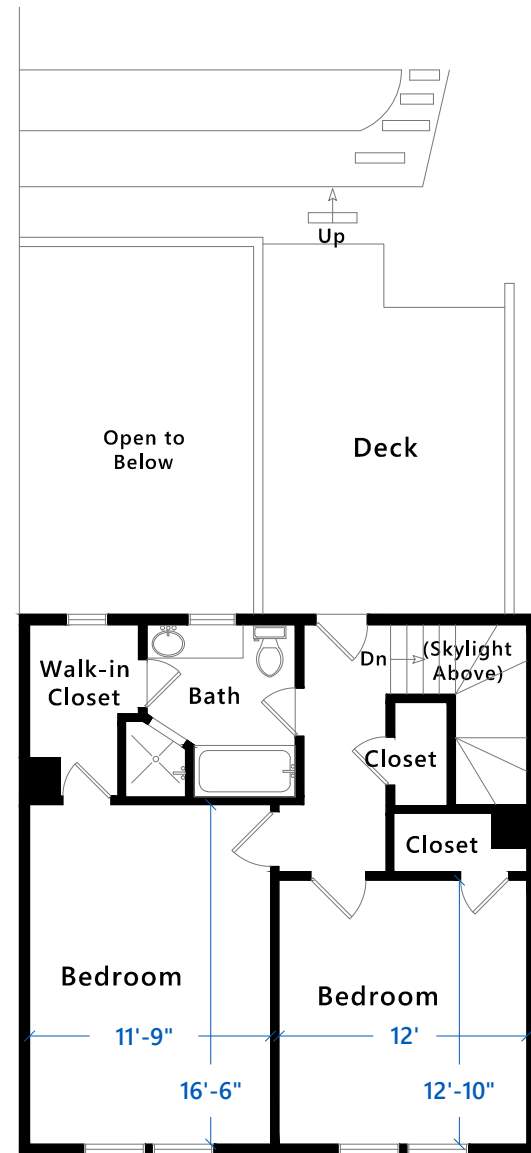

34 Fountain Drive

San Francisco, CA

Note: Dimensions are estimates only and have been derived simply for the marketing-style floor plans developed by Open House Drafting.

Lower Level

Main Level

Upper Level