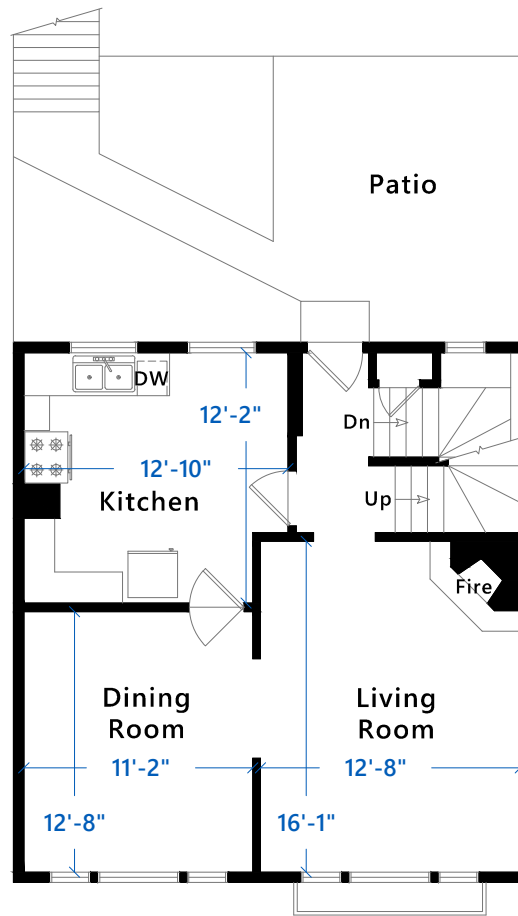

34 Fountain Drive

San Francisco, CA

Note: Dimensions are estimates only and have been derived simply for the marketing-style floor plans developed by Open House Drafting.

Lower Level

Main Level

Upper Level