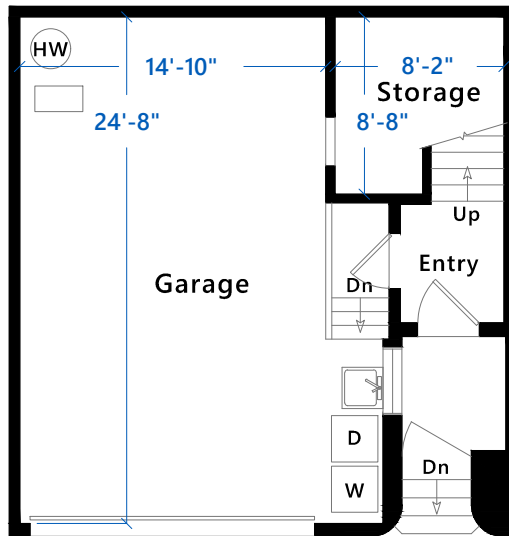

34 Fountain Drive

San Francisco, CA

Note: Dimensions are estimates only and have been derived simply for the marketing-style floor plans developed by Open House Drafting.

Lower Level

Main Level

Upper Level