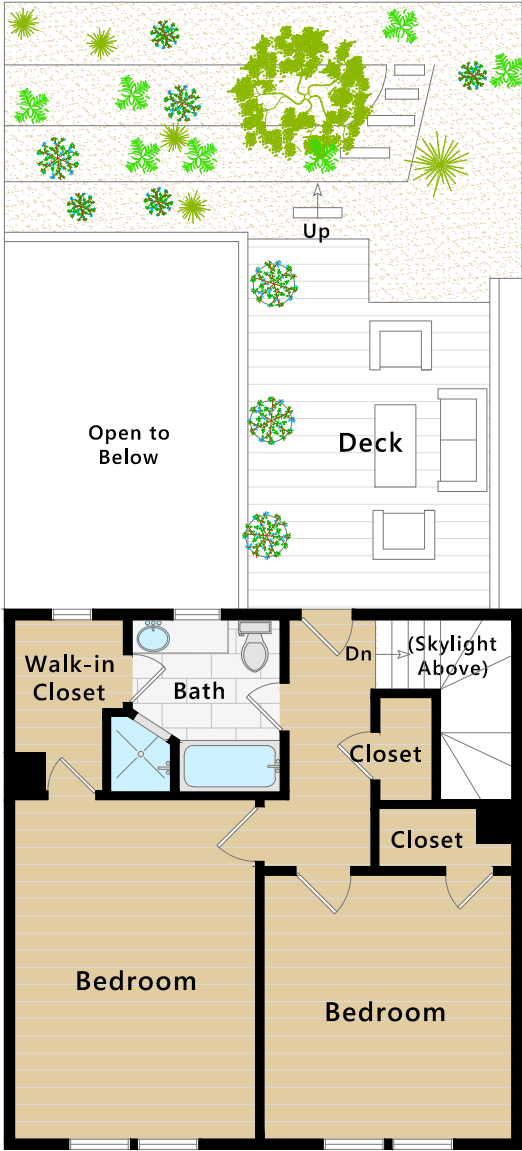

# 34 Fountain Drive

San Francisco, CA

Lower Level

Main Level

Upper Level