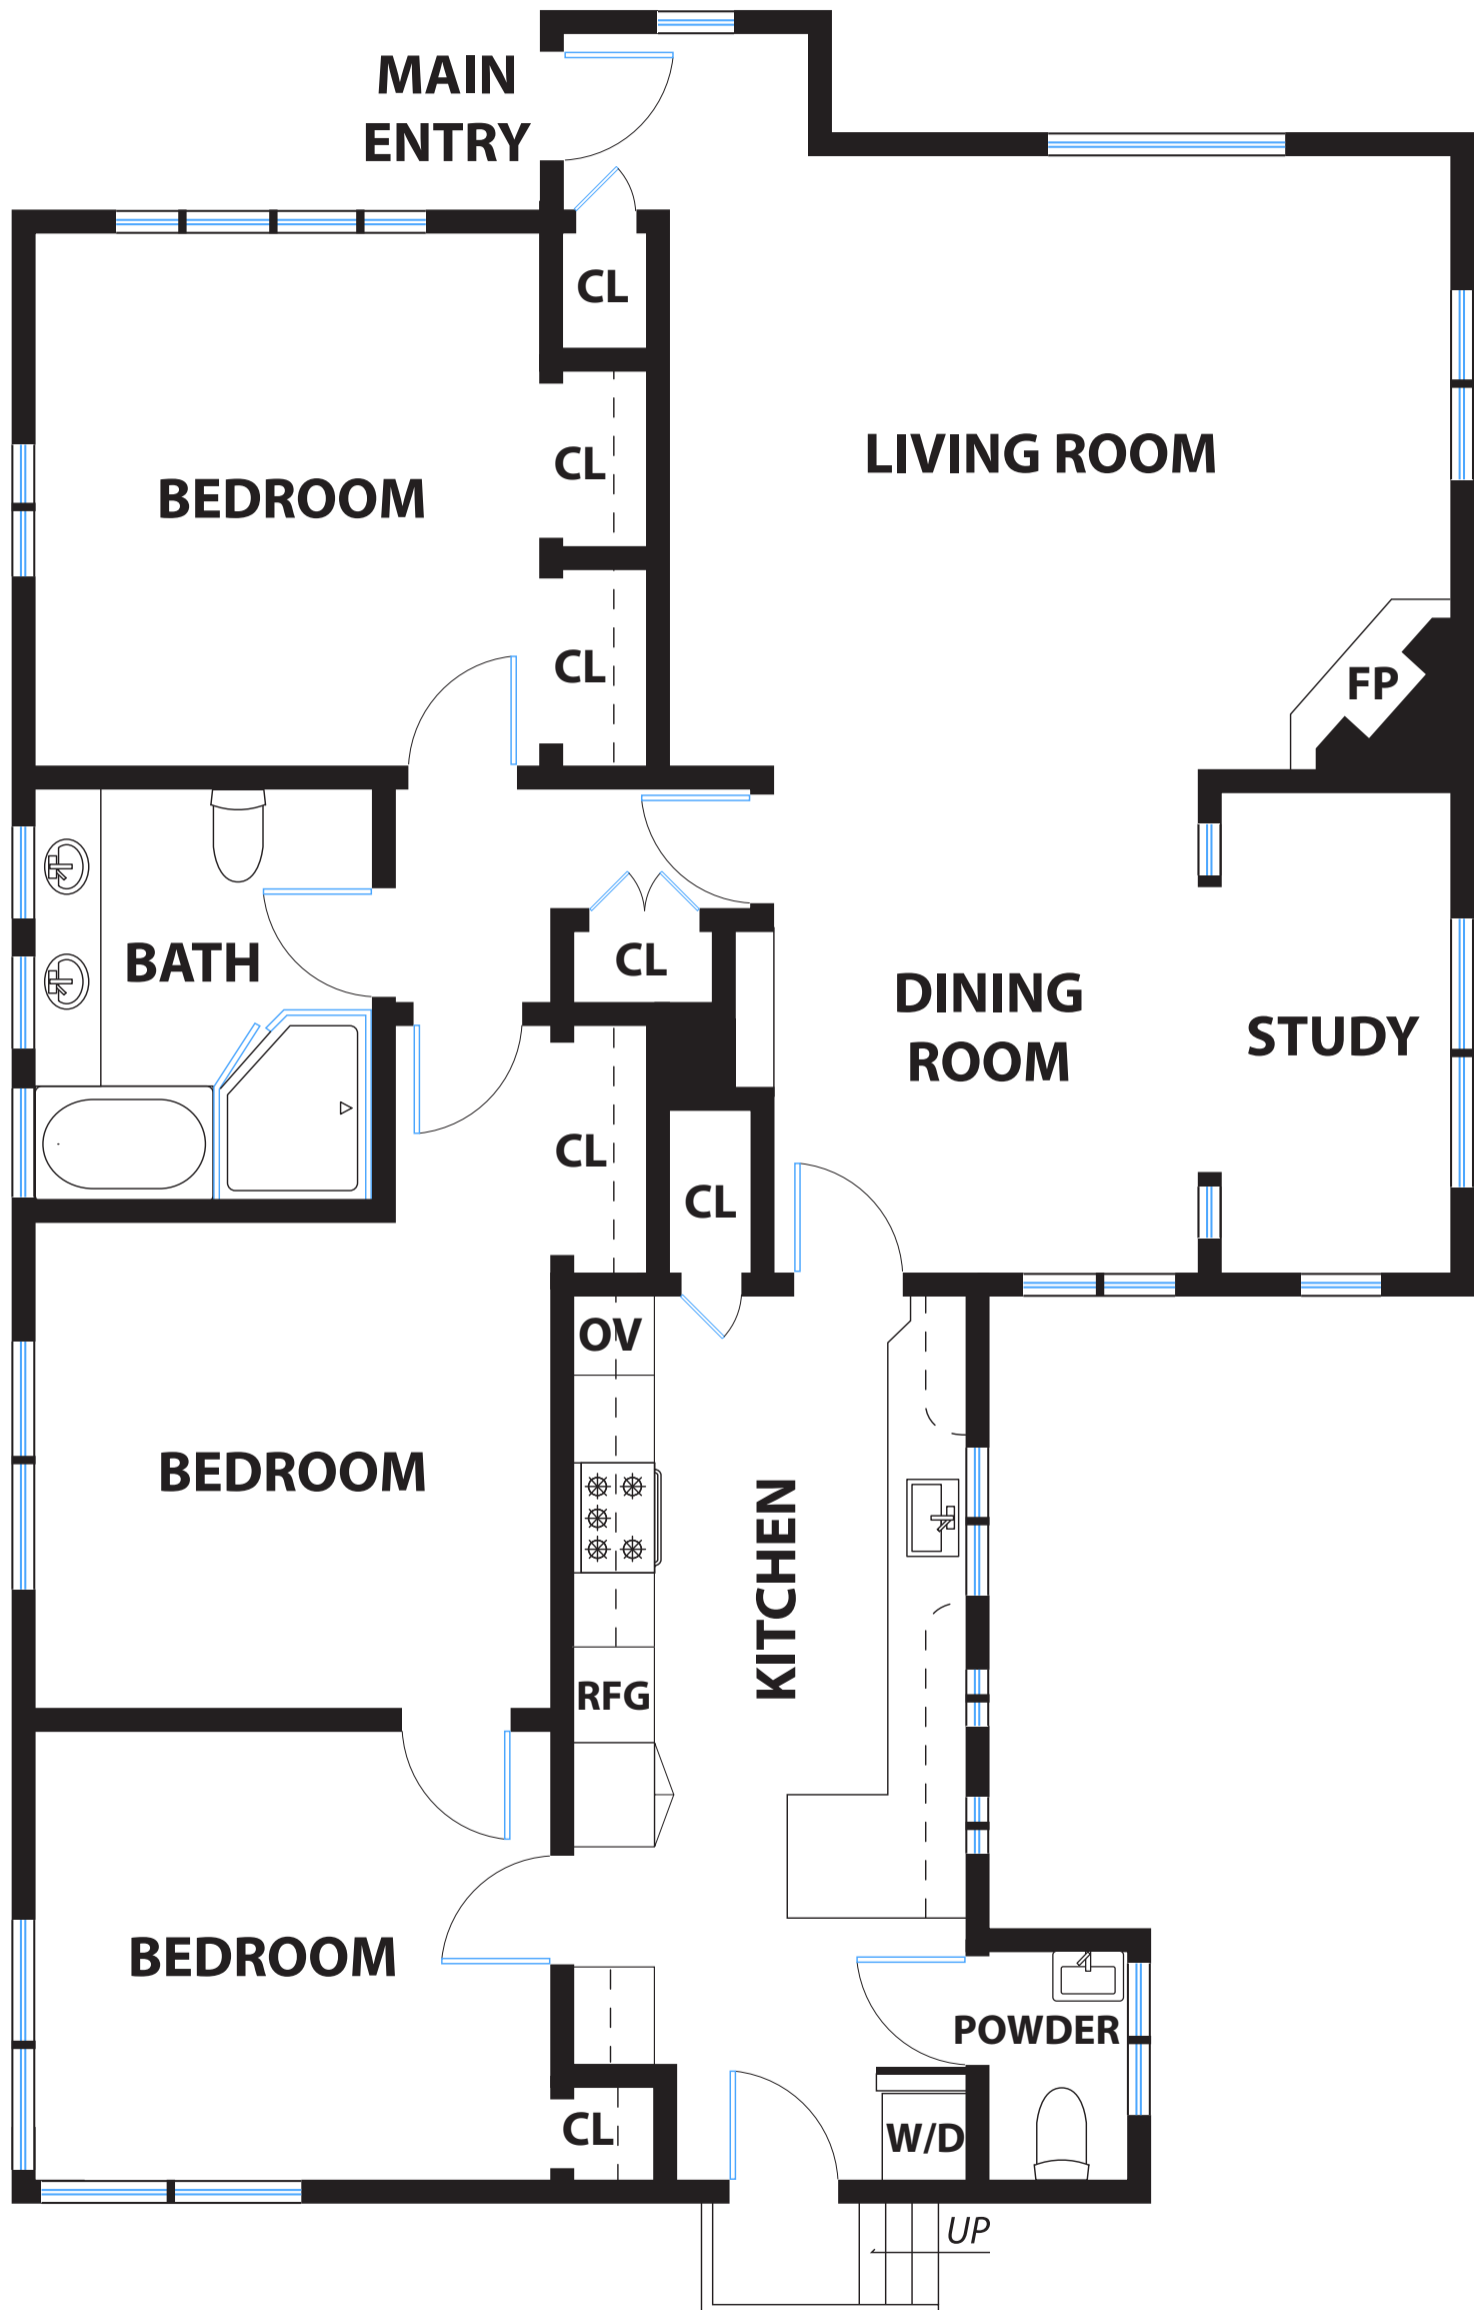

3012 MARINA DRIVE

ALAMEDA

PRESENTED BY : ANNE MCKEREGHAN
DRE #: 01385914

DISCLAIMER: RENDERING BY OPEN HOMES PHOTOGRAPHY. ALL MEASUREMENTS ARE APPROXIMATE AND MAY NOT BE EXACT.
DO NOT RELY ON THE ACCURACY OF THIS FLOOR PLAN WHEN DETERMINING THE PRICE OF A PROPERTY OR MAKING DECISIONS
REGARDING BUYING OR SELLING OF PROPERTIES WITHOUT INDEPENDENT VERIFICATION.