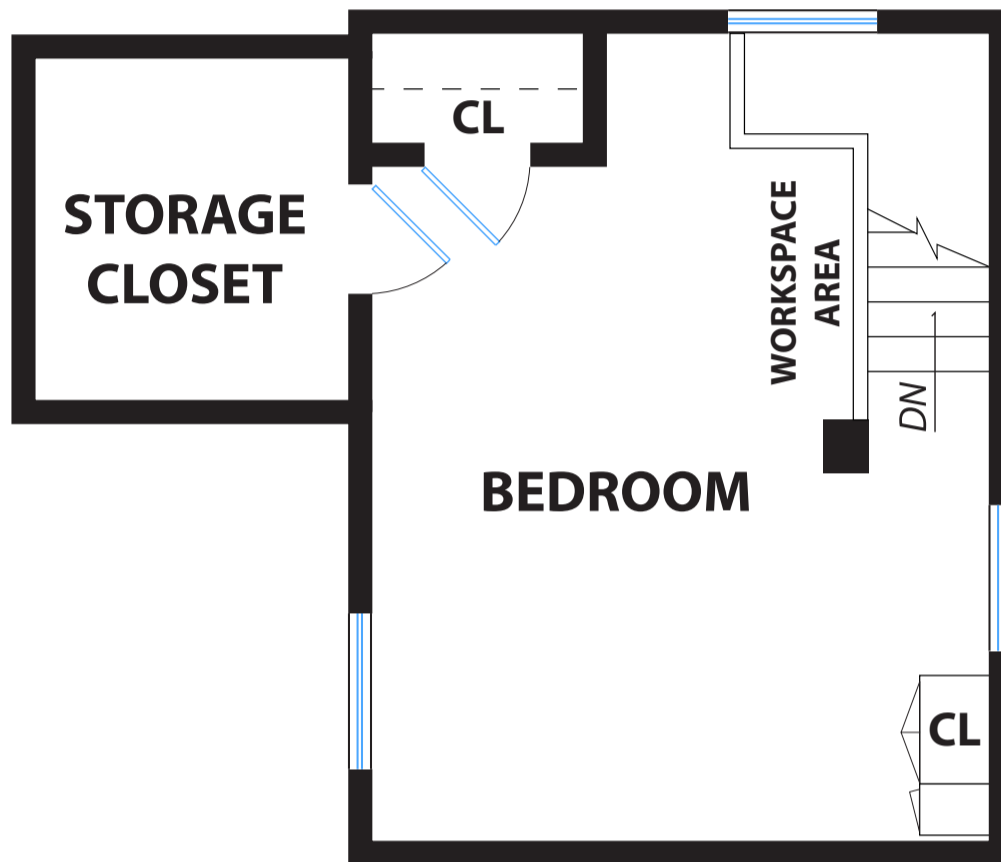

2639 ETNA STREET
BERKELEY

UPPER LEVEL

MAIN LEVEL

PRESENTED BY : ANJA PLOWRIGHT AND COLETTE FORD
DRE #: 01158883

DISCLAIMER: RENDERING BY OPEN HOMES PHOTOGRAPHY. ALL MEASUREMENTS ARE APPROXIMATE AND MAY NOT BE EXACT.
DO NOT RELY ON THE ACCURACY OF THIS FLOOR PLAN WHEN DETERMINING THE PRICE OF A PROPERTY OR MAKING DECISIONS
REGARDING BUYING OR SELLING OF PROPERTIES WITHOUT INDEPENDENT VERIFICATION.