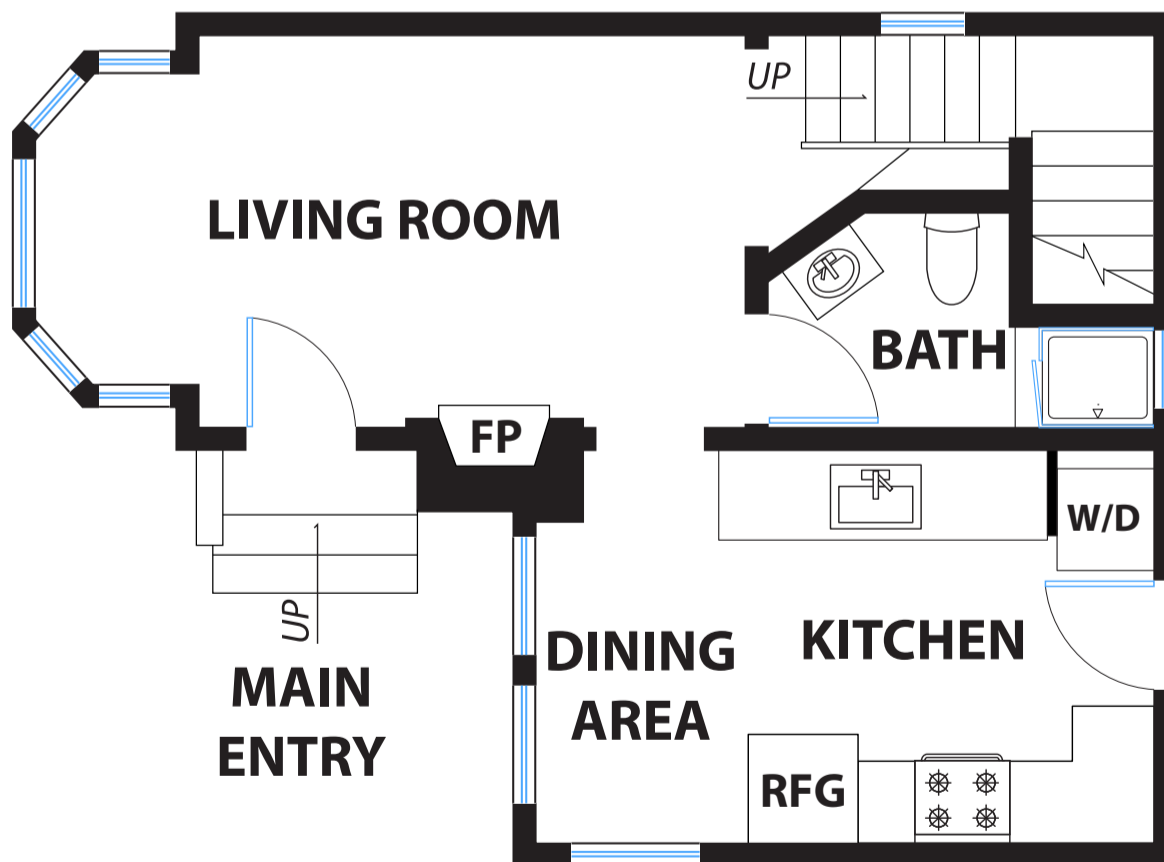

2639 ETNA STREET
BERKELEY

UPPER LEVEL

MAIN LEVEL

PRESENTED BY : ANJA PLOWRIGHT AND COLETTE FORD
DRE #: 01158883

DISCLAIMER: RENDERING BY OPEN HOMES PHOTOGRAPHY. ALL MEASUREMENTS ARE APPROXIMATE AND MAY NOT BE EXACT.
DO NOT RELY ON THE ACCURACY OF THIS FLOOR PLAN WHEN DETERMINING THE PRICE OF A PROPERTY OR MAKING DECISIONS
REGARDING BUYING OR SELLING OF PROPERTIES WITHOUT INDEPENDENT VERIFICATION.