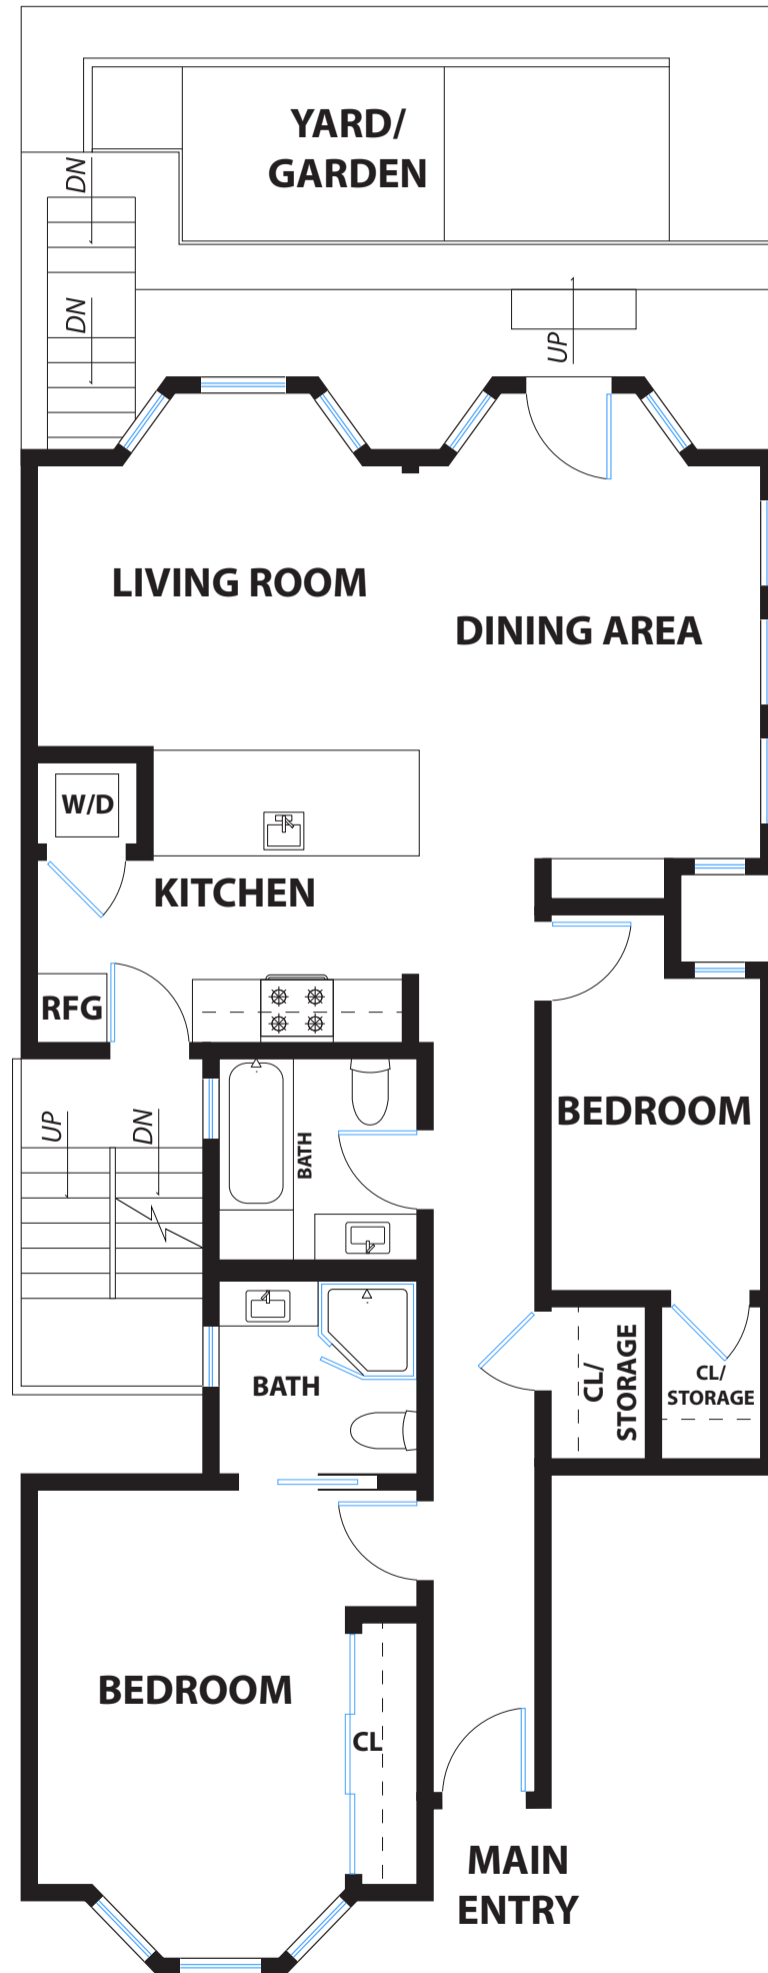

260 DOWNEY STREET
SAN FRANCISCO

PRESENTED BY : PRIYA AGRAWAL

DRE #: 01964876

DISCLAIMER: RENDERING BY OPEN HOMES PHOTOGRAPHY. ALL MEASUREMENTS ARE APPROXIMATE AND MAY NOT BE EXACT.
DO NOT RELY ON THE ACCURACY OF THIS FLOOR PLAN WHEN DETERMINING THE PRICE OF A PROPERTY OR MAKING DECISIONS
REGARDING BUYING OR SELLING OF PROPERTIES WITHOUT INDEPENDENT VERIFICATION.