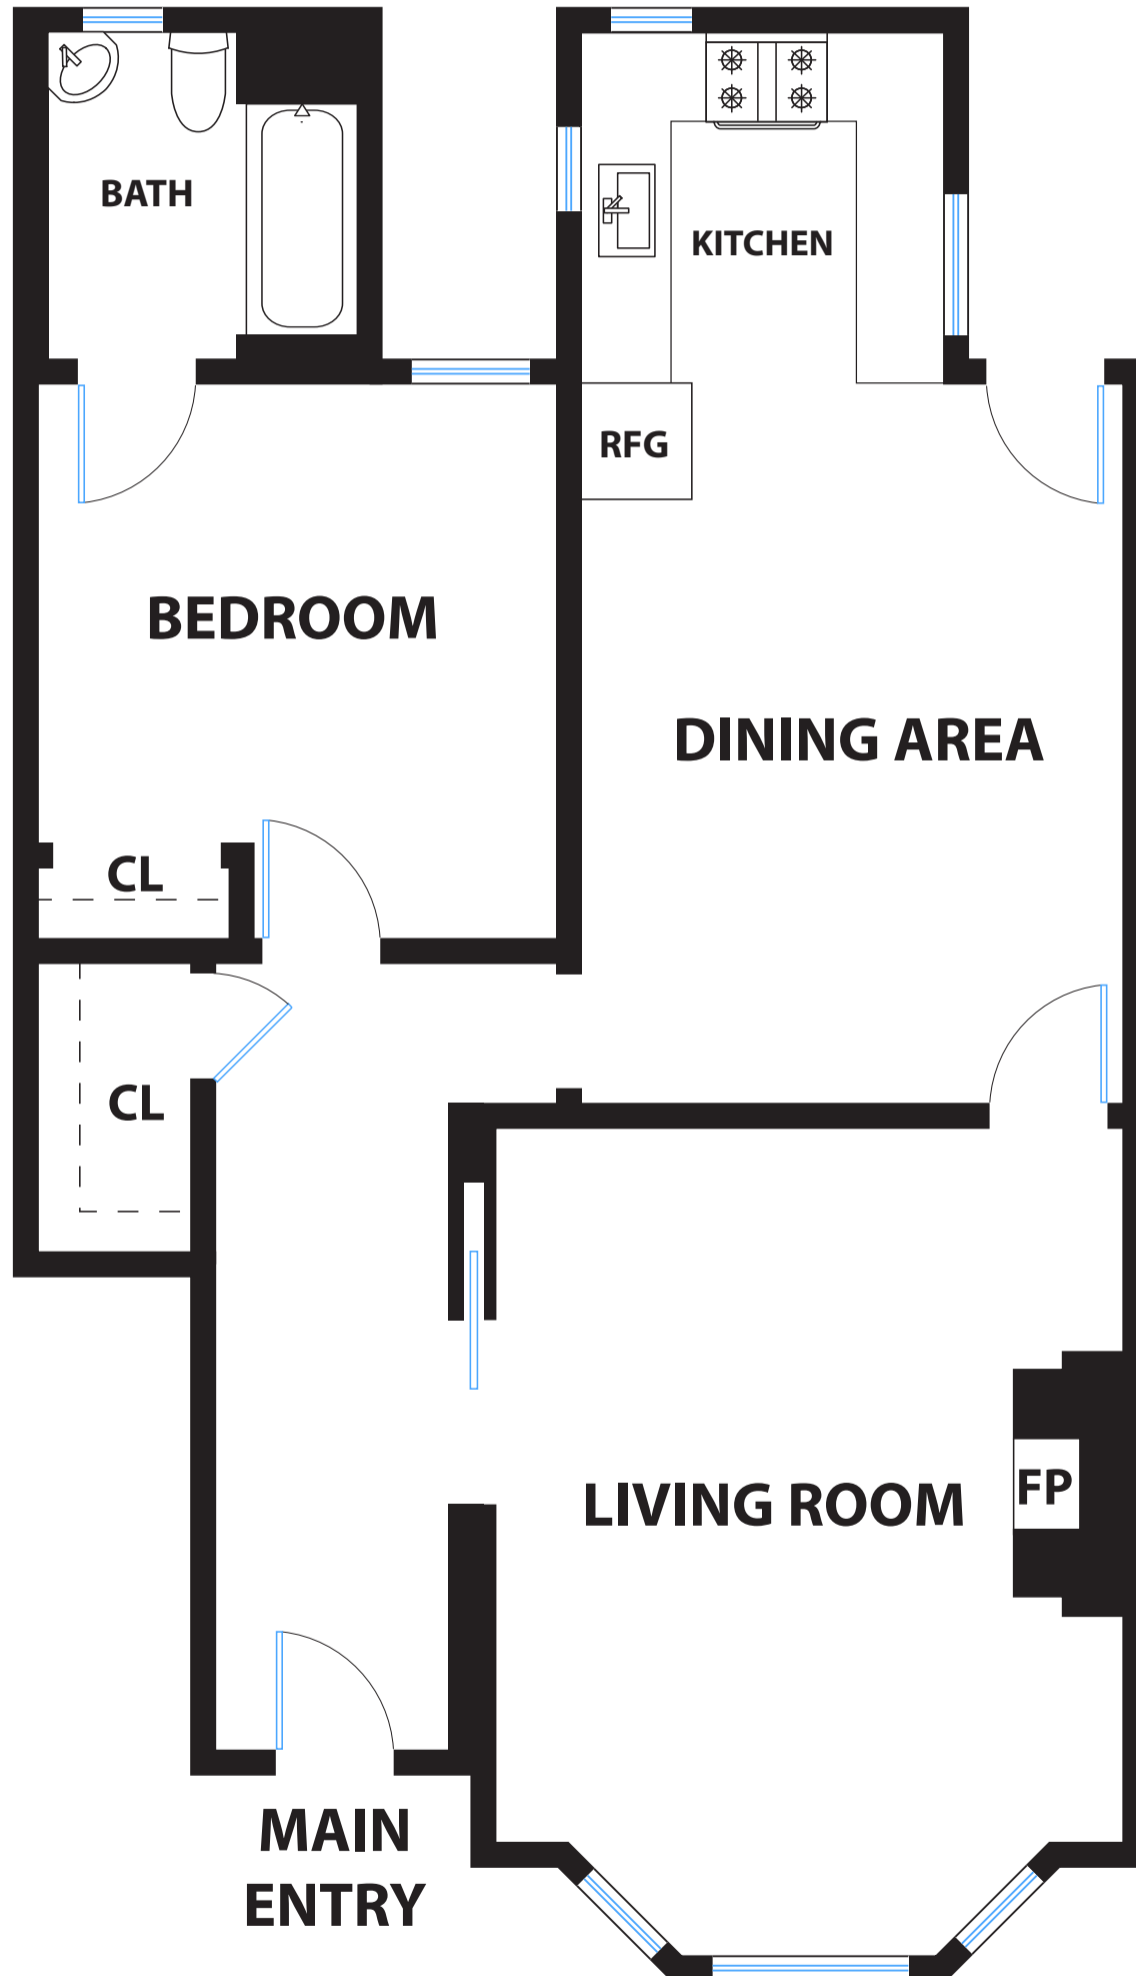

COMPASS

253 BOCANA STREET

SAN FRANCISCO

**PRESENTED BY : DIANA KAUS KOLL**  
**DRE #: 01355230**

DISCLAIMER: RENDERING BY OPEN HOMES PHOTOGRAPHY. ALL MEASUREMENTS ARE APPROXIMATE AND MAY NOT BE EXACT.  
DO NOT RELY ON THE ACCURACY OF THIS FLOOR PLAN WHEN DETERMINING THE PRICE OF A PROPERTY OR MAKING DECISIONS  
REGARDING BUYING OR SELLING OF PROPERTIES WITHOUT INDEPENDENT VERIFICATION.