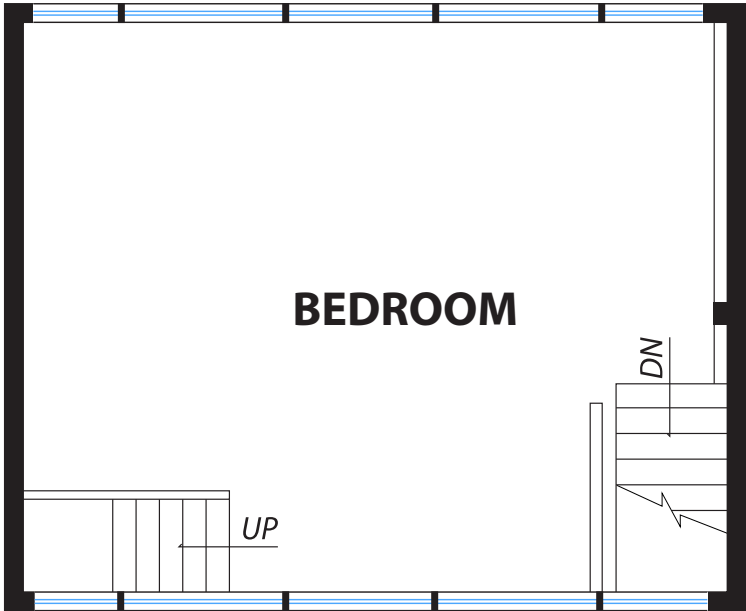

2512 NINTH STREET #6

BERKELEY

MAIN LEVEL

UPPER LEVEL

PRESENTED BY : ROMAN FAN
DRE #: :01738033

DISCLAIMER: RENDERING BY OPEN HOMES PHOTOGRAPHY. ALL MEASUREMENTS ARE APPROXIMATE AND MAY NOT BE EXACT. DO NOT RELY ON THE ACCURACY OF THIS FLOOR PLAN WHEN DETERMINING THE PRICE OF A PROPERTY OR MAKING DECISIONS REGARDING BUYING OR SELLING OF PROPERTIES WITHOUT INDEPENDENT VERIFICATION.