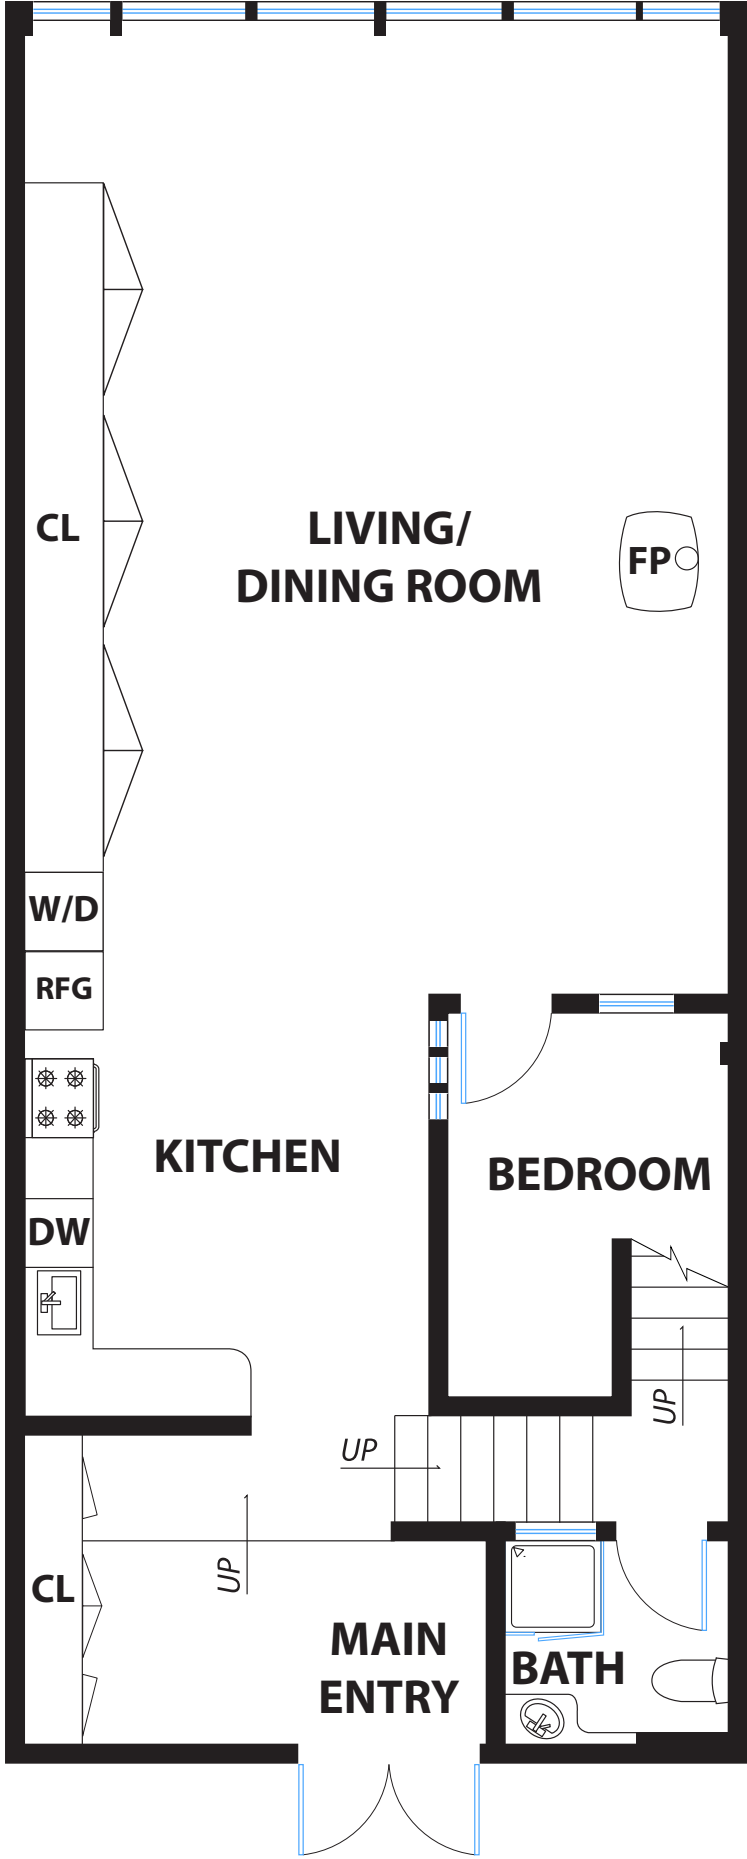

2512 NINTH STREET #6

BERKELEY

MAIN LEVEL

UPPER LEVEL

PRESENTED BY : ROMAN FAN
DRE #: :01738033

DISCLAIMER: RENDERING BY OPEN HOMES PHOTOGRAPHY. ALL MEASUREMENTS ARE APPROXIMATE AND MAY NOT BE EXACT. DO NOT RELY ON THE ACCURACY OF THIS FLOOR PLAN WHEN DETERMINING THE PRICE OF A PROPERTY OR MAKING DECISIONS REGARDING BUYING OR SELLING OF PROPERTIES WITHOUT INDEPENDENT VERIFICATION.