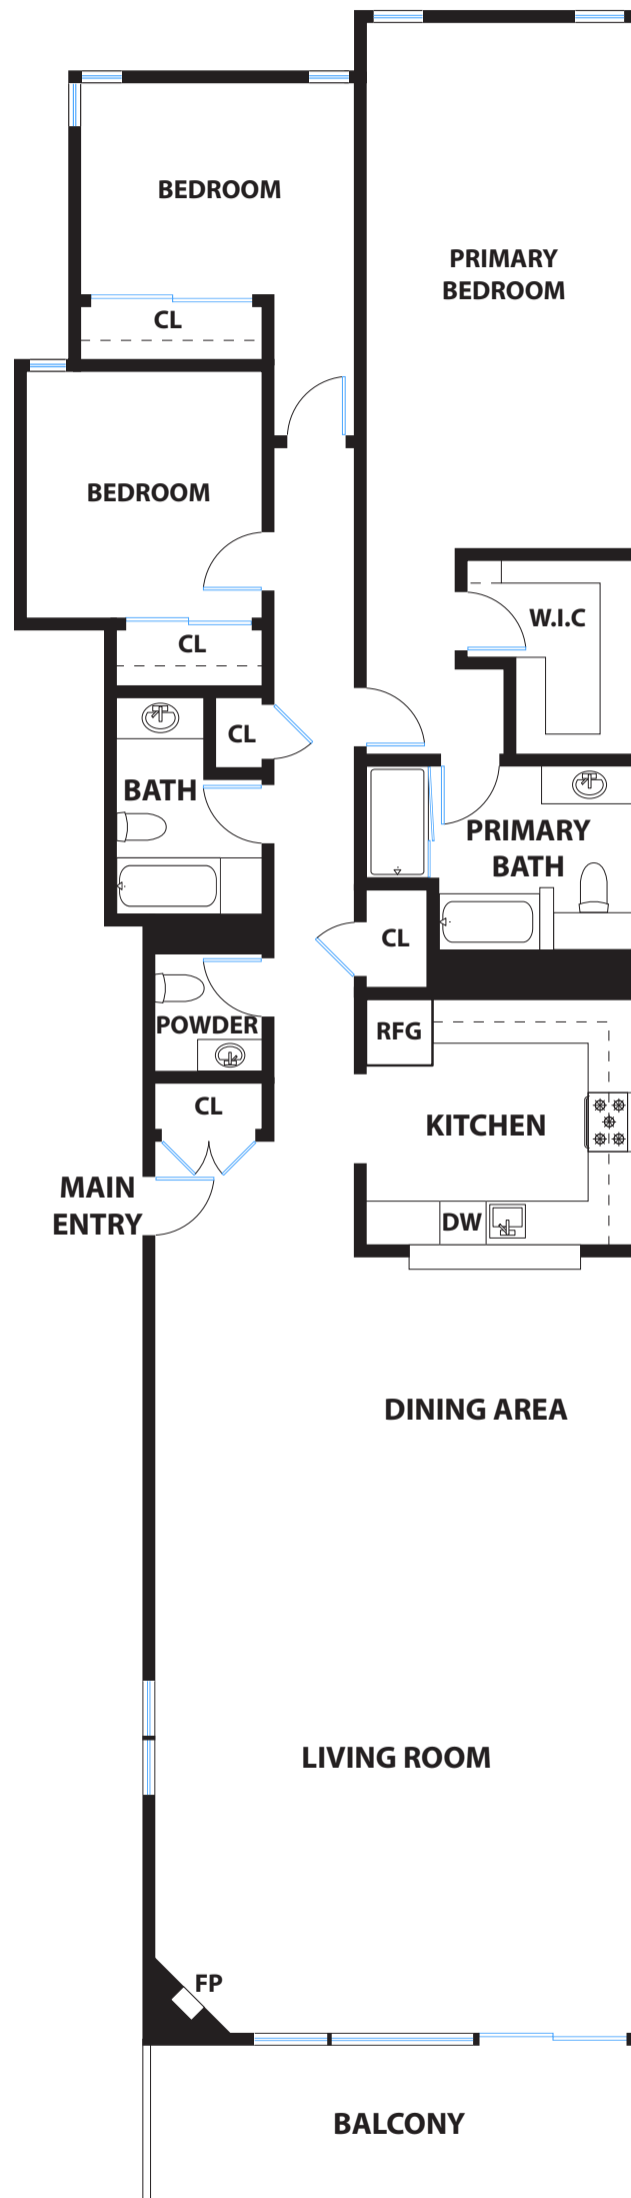

COMPASS 25 SIERRA STREET, #W303

SAN FRANCISCO

PRESENTED BY : ALINA AEBY
DRE #: 01729889

DISCLAIMER: RENDERING BY OPEN HOMES PHOTOGRAPHY. ALL MEASUREMENTS ARE APPROXIMATE AND MAY NOT BE EXACT.
DO NOT RELY ON THE ACCURACY OF THIS FLOOR PLAN WHEN DETERMINING THE PRICE OF A PROPERTY OR MAKING DECISIONS
REGARDING BUYING OR SELLING OF PROPERTIES WITHOUT INDEPENDENT VERIFICATION.