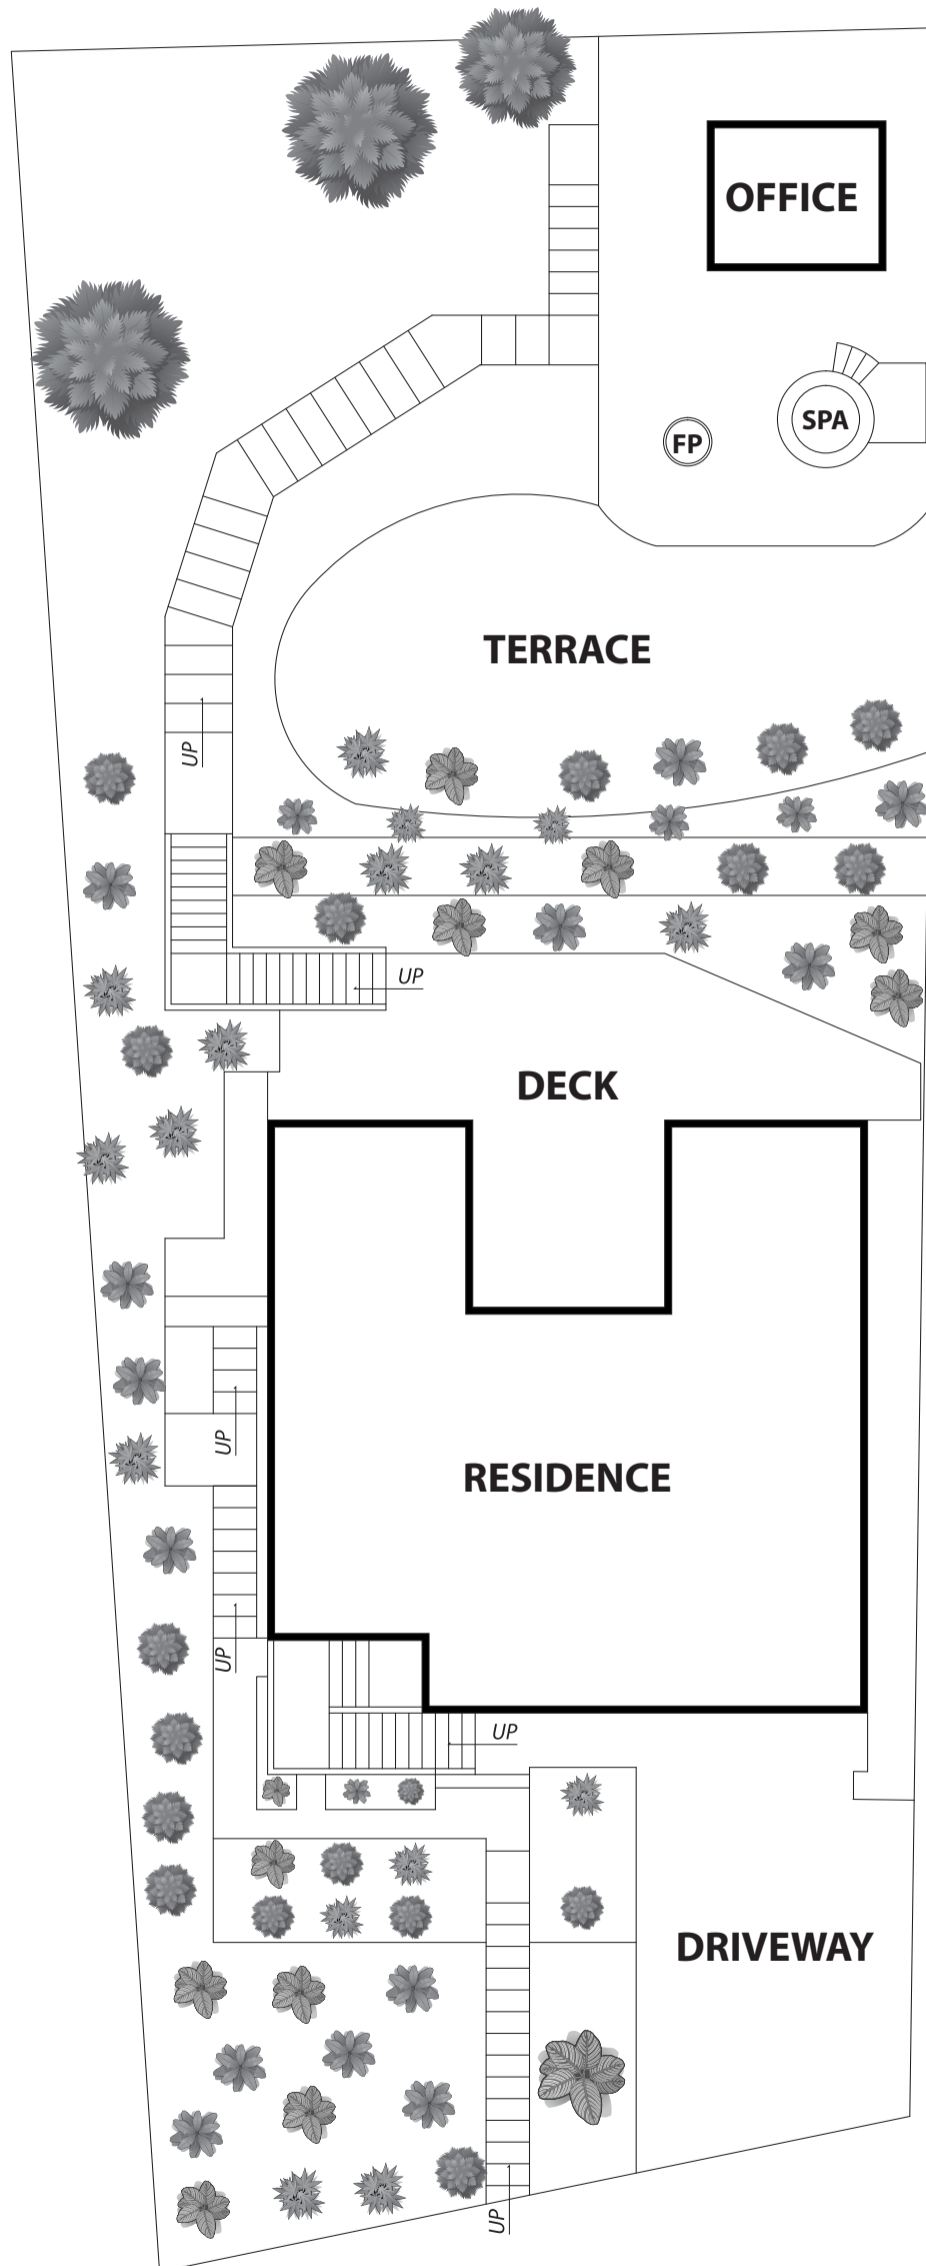

24 WESTWOOD COURT

OAKLAND

PRESENTED BY : MAXI LILLEY
DRE #: 01919653

DISCLAIMER: RENDERING BY OPEN HOMES PHOTOGRAPHY. ALL MEASUREMENTS ARE APPROXIMATE AND MAY NOT BE EXACT. DO NOT RELY ON THE ACCURACY OF THIS FLOOR PLAN WHEN DETERMINING THE PRICE OF A PROPERTY OR MAKING DECISIONS REGARDING BUYING OR SELLING OF PROPERTIES WITHOUT INDEPENDENT VERIFICATION.