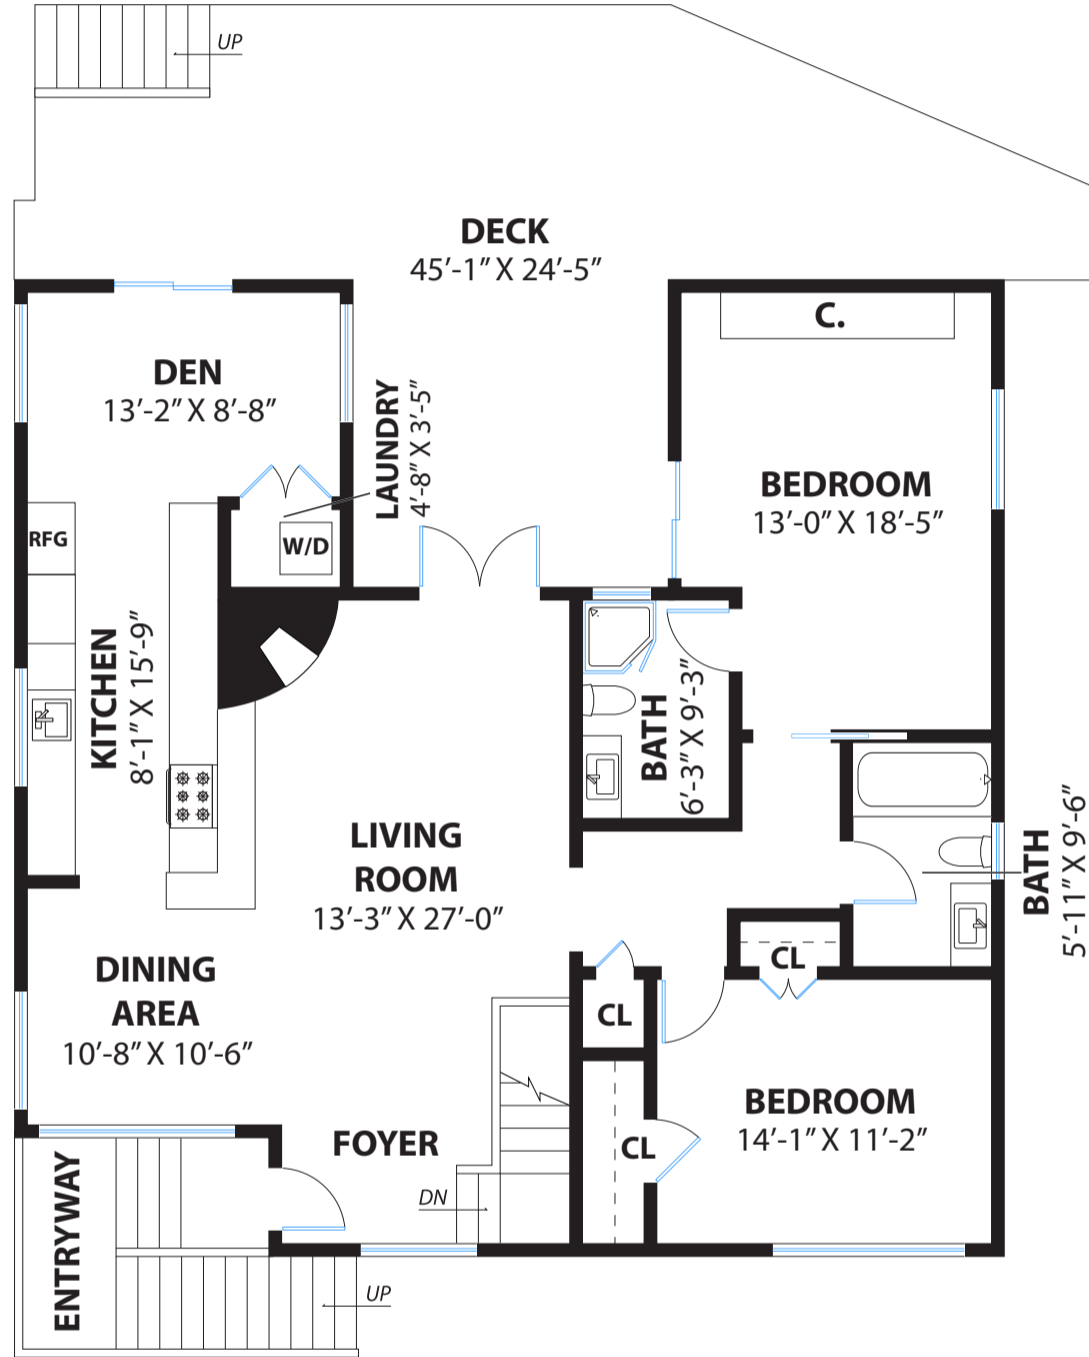

24 WESTWOOD COURT

OAKLAND

MAIN FLOOR

LOWER FLOOR

PRESENTED BY : MAXI LILLEY
DRE #: 01919653

DISCLAIMER: RENDERING BY OPEN HOMES PHOTOGRAPHY. ALL MEASUREMENTS ARE APPROXIMATE AND MAY NOT BE EXACT. DO NOT RELY ON THE ACCURACY OF THIS FLOOR PLAN WHEN DETERMINING THE PRICE OF A PROPERTY OR MAKING DECISIONS REGARDING BUYING OR SELLING OF PROPERTIES WITHOUT INDEPENDENT VERIFICATION.