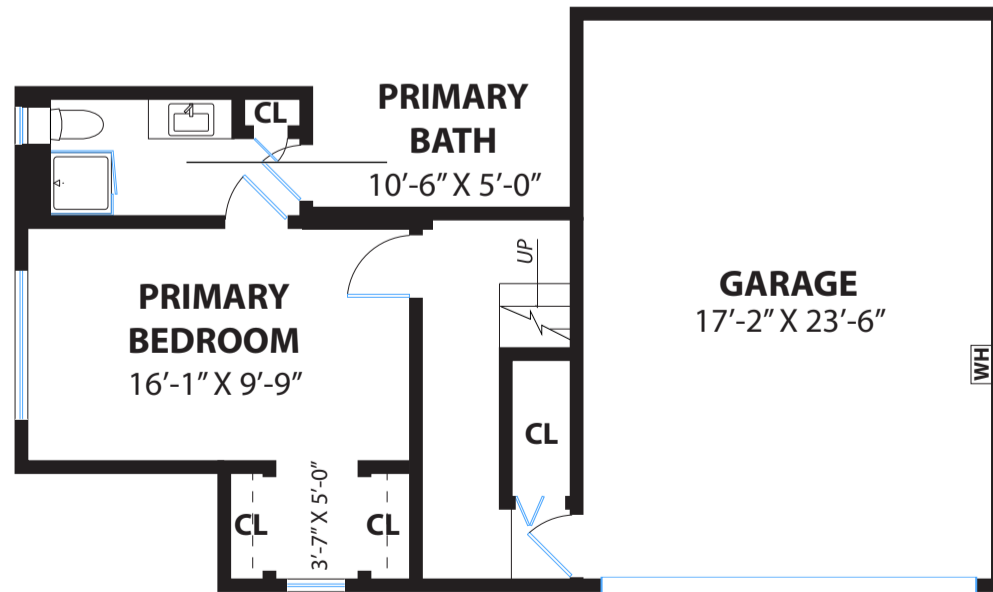

24 WESTWOOD COURT

OAKLAND

MAIN FLOOR

LOWER FLOOR

PRESENTED BY : MAXI LILLEY
DRE #: 01919653

DISCLAIMER: RENDERING BY OPEN HOMES PHOTOGRAPHY. ALL MEASUREMENTS ARE APPROXIMATE AND MAY NOT BE EXACT. DO NOT RELY ON THE ACCURACY OF THIS FLOOR PLAN WHEN DETERMINING THE PRICE OF A PROPERTY OR MAKING DECISIONS REGARDING BUYING OR SELLING OF PROPERTIES WITHOUT INDEPENDENT VERIFICATION.