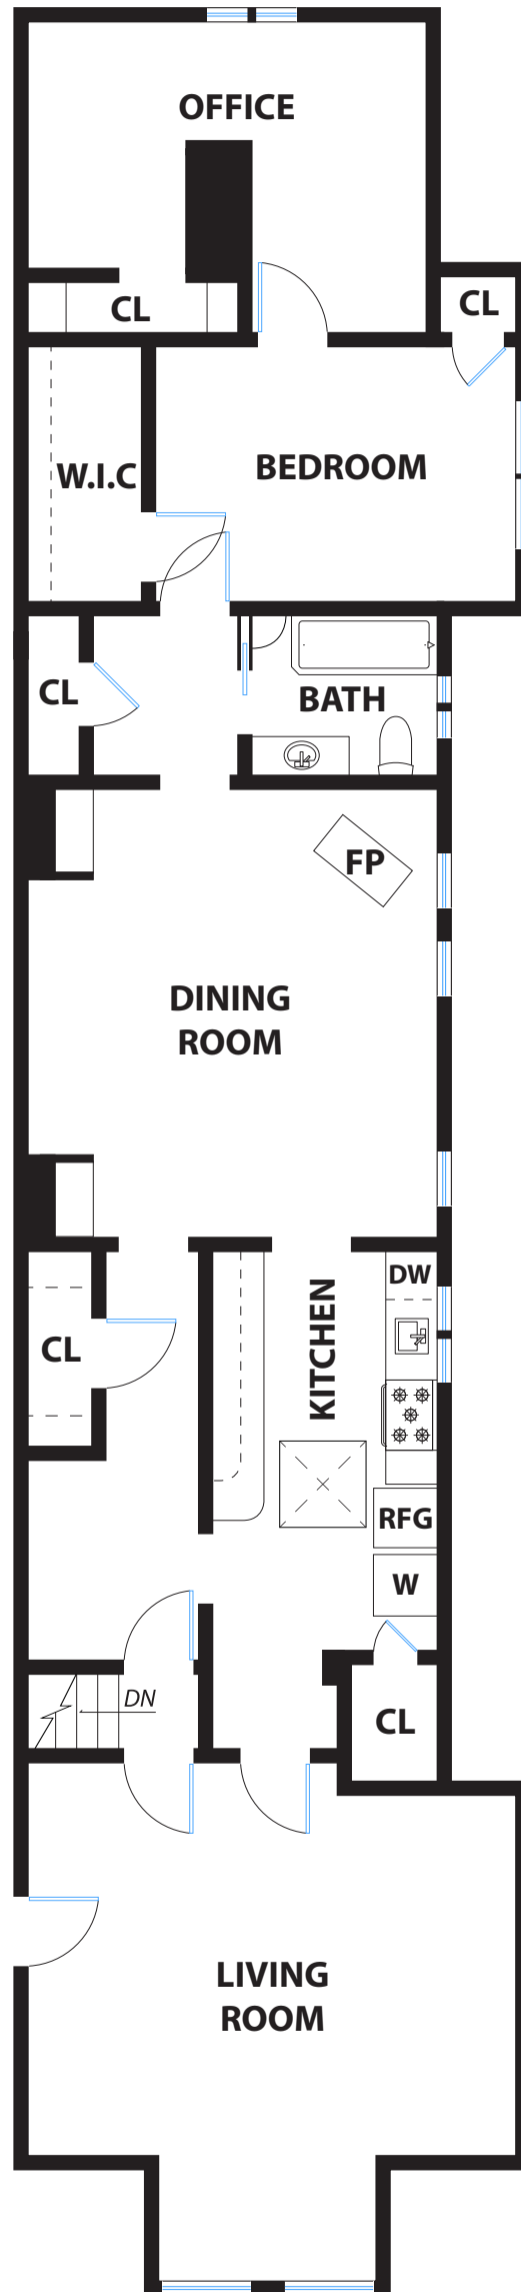

2332 DIVISADERO STREET #4

SAN FRANCISCO

PRESENTED BY : ARRIAN BINNINGS
DRE #: 01811368

DISCLAIMER: RENDERING BY OPEN HOMES PHOTOGRAPHY. ALL MEASUREMENTS ARE APPROXIMATE AND MAY NOT BE EXACT.
DO NOT RELY ON THE ACCURACY OF THIS FLOOR PLAN WHEN DETERMINING THE PRICE OF A PROPERTY OR MAKING DECISIONS
REGARDING BUYING OR SELLING OF PROPERTIES WITHOUT INDEPENDENT VERIFICATION.