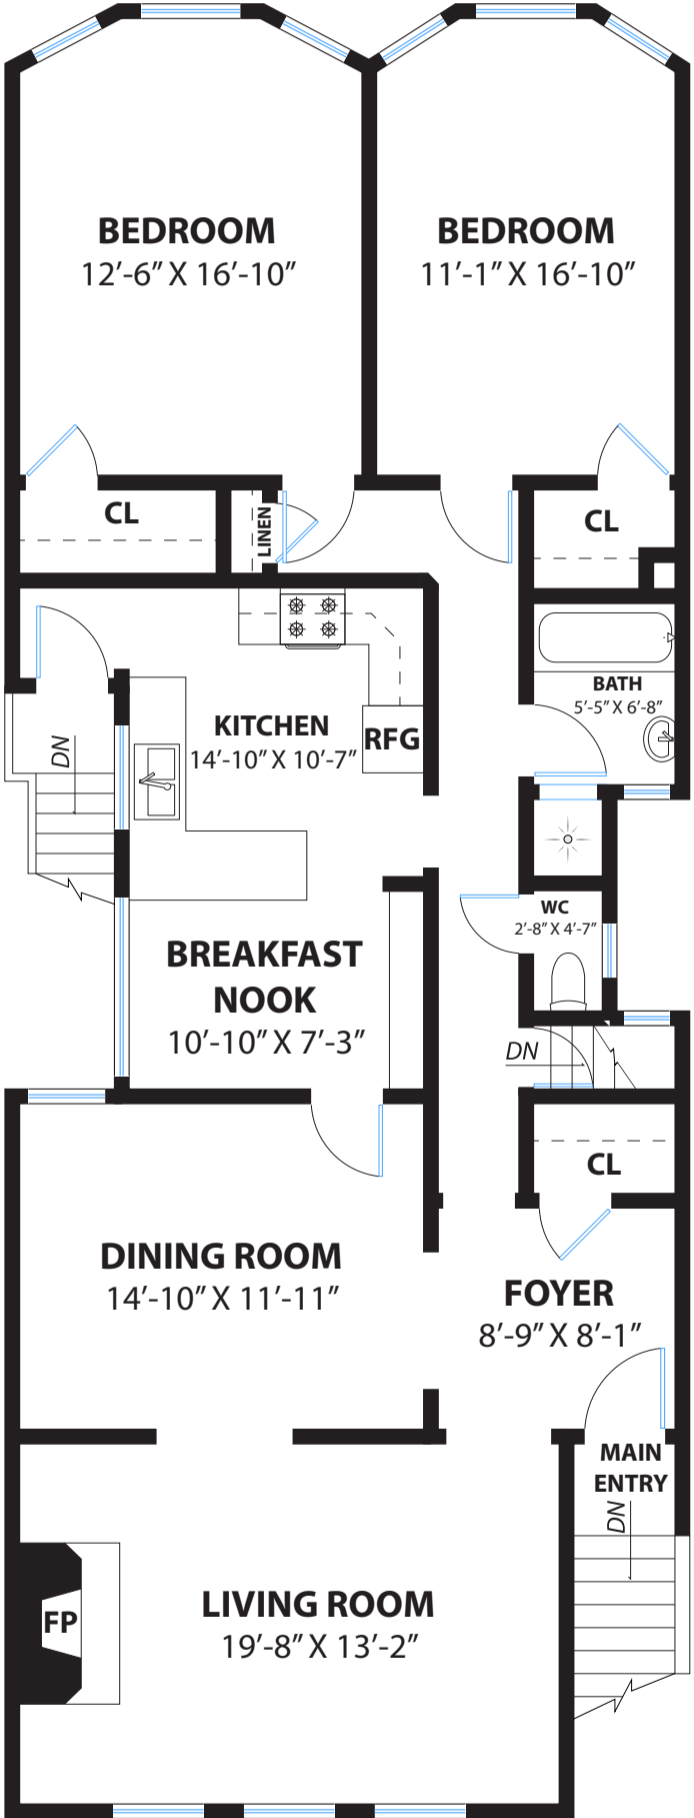

2267 25TH AVENUE

SAN FRANCISCO

LOWER LEVEL

MAIN LEVEL

DISCLAIMER: RENDERING BY OPEN HOMES PHOTOGRAPHY. ALL MEASUREMENTS ARE APPROXIMATE AND MAY NOT BE EXACT. DO NOT RELY ON THE ACCURACY OF THIS FLOOR PLAN WHEN DETERMINING THE PRICE OF A PROPERTY OR MAKING DECISIONS REGARDING BUYING OR SELLING OF PROPERTIES WITHOUT INDEPENDENT VERIFICATION.