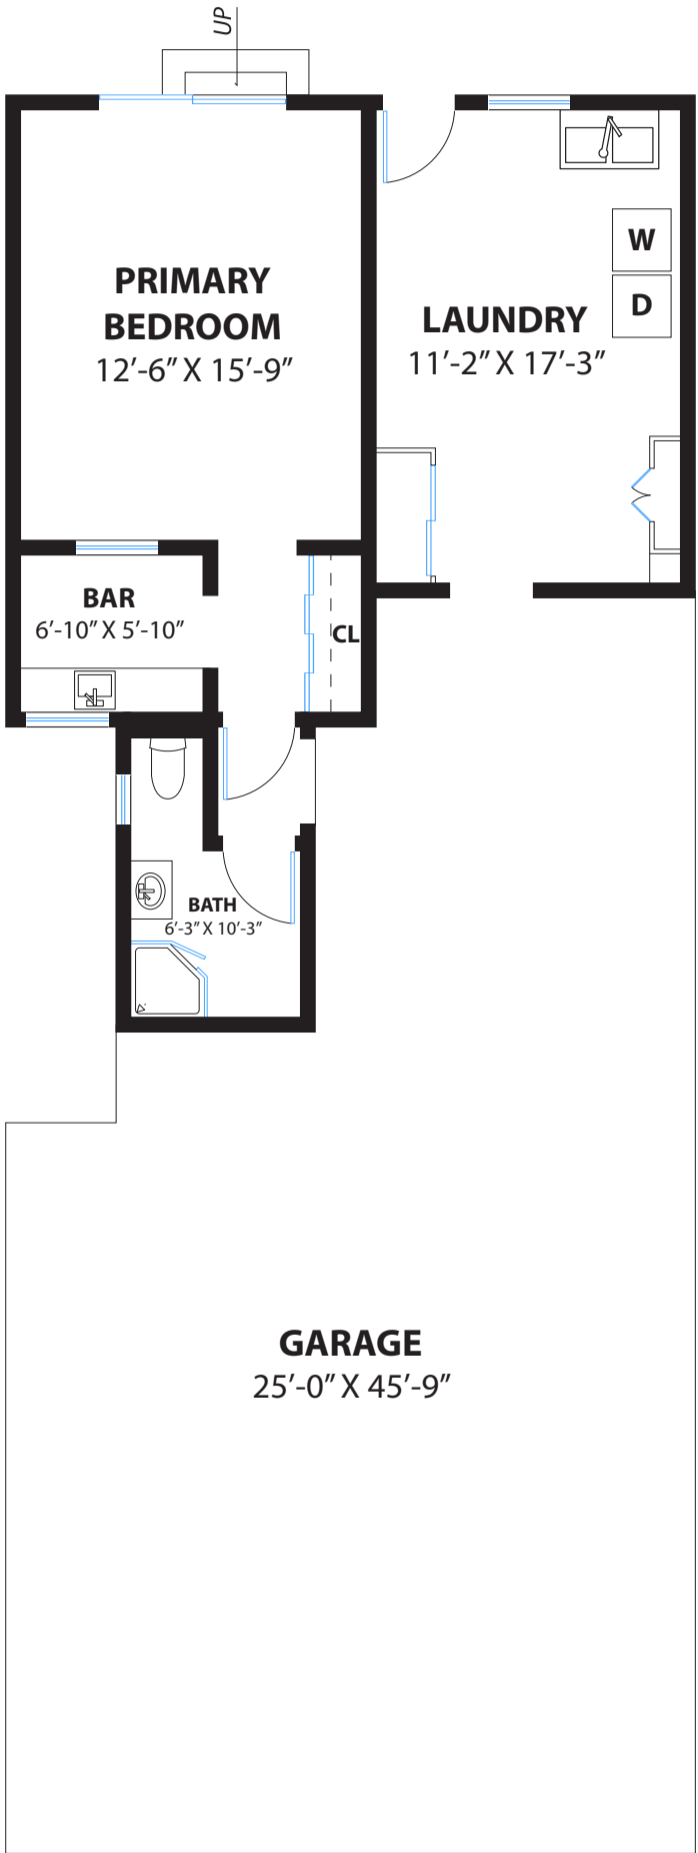

2267 25TH AVENUE

SAN FRANCISCO

LOWER LEVEL

MAIN LEVEL

DISCLAIMER: RENDERING BY OPEN HOMES PHOTOGRAPHY. ALL MEASUREMENTS ARE APPROXIMATE AND MAY NOT BE EXACT. DO NOT RELY ON THE ACCURACY OF THIS FLOOR PLAN WHEN DETERMINING THE PRICE OF A PROPERTY OR MAKING DECISIONS REGARDING BUYING OR SELLING OF PROPERTIES WITHOUT INDEPENDENT VERIFICATION.