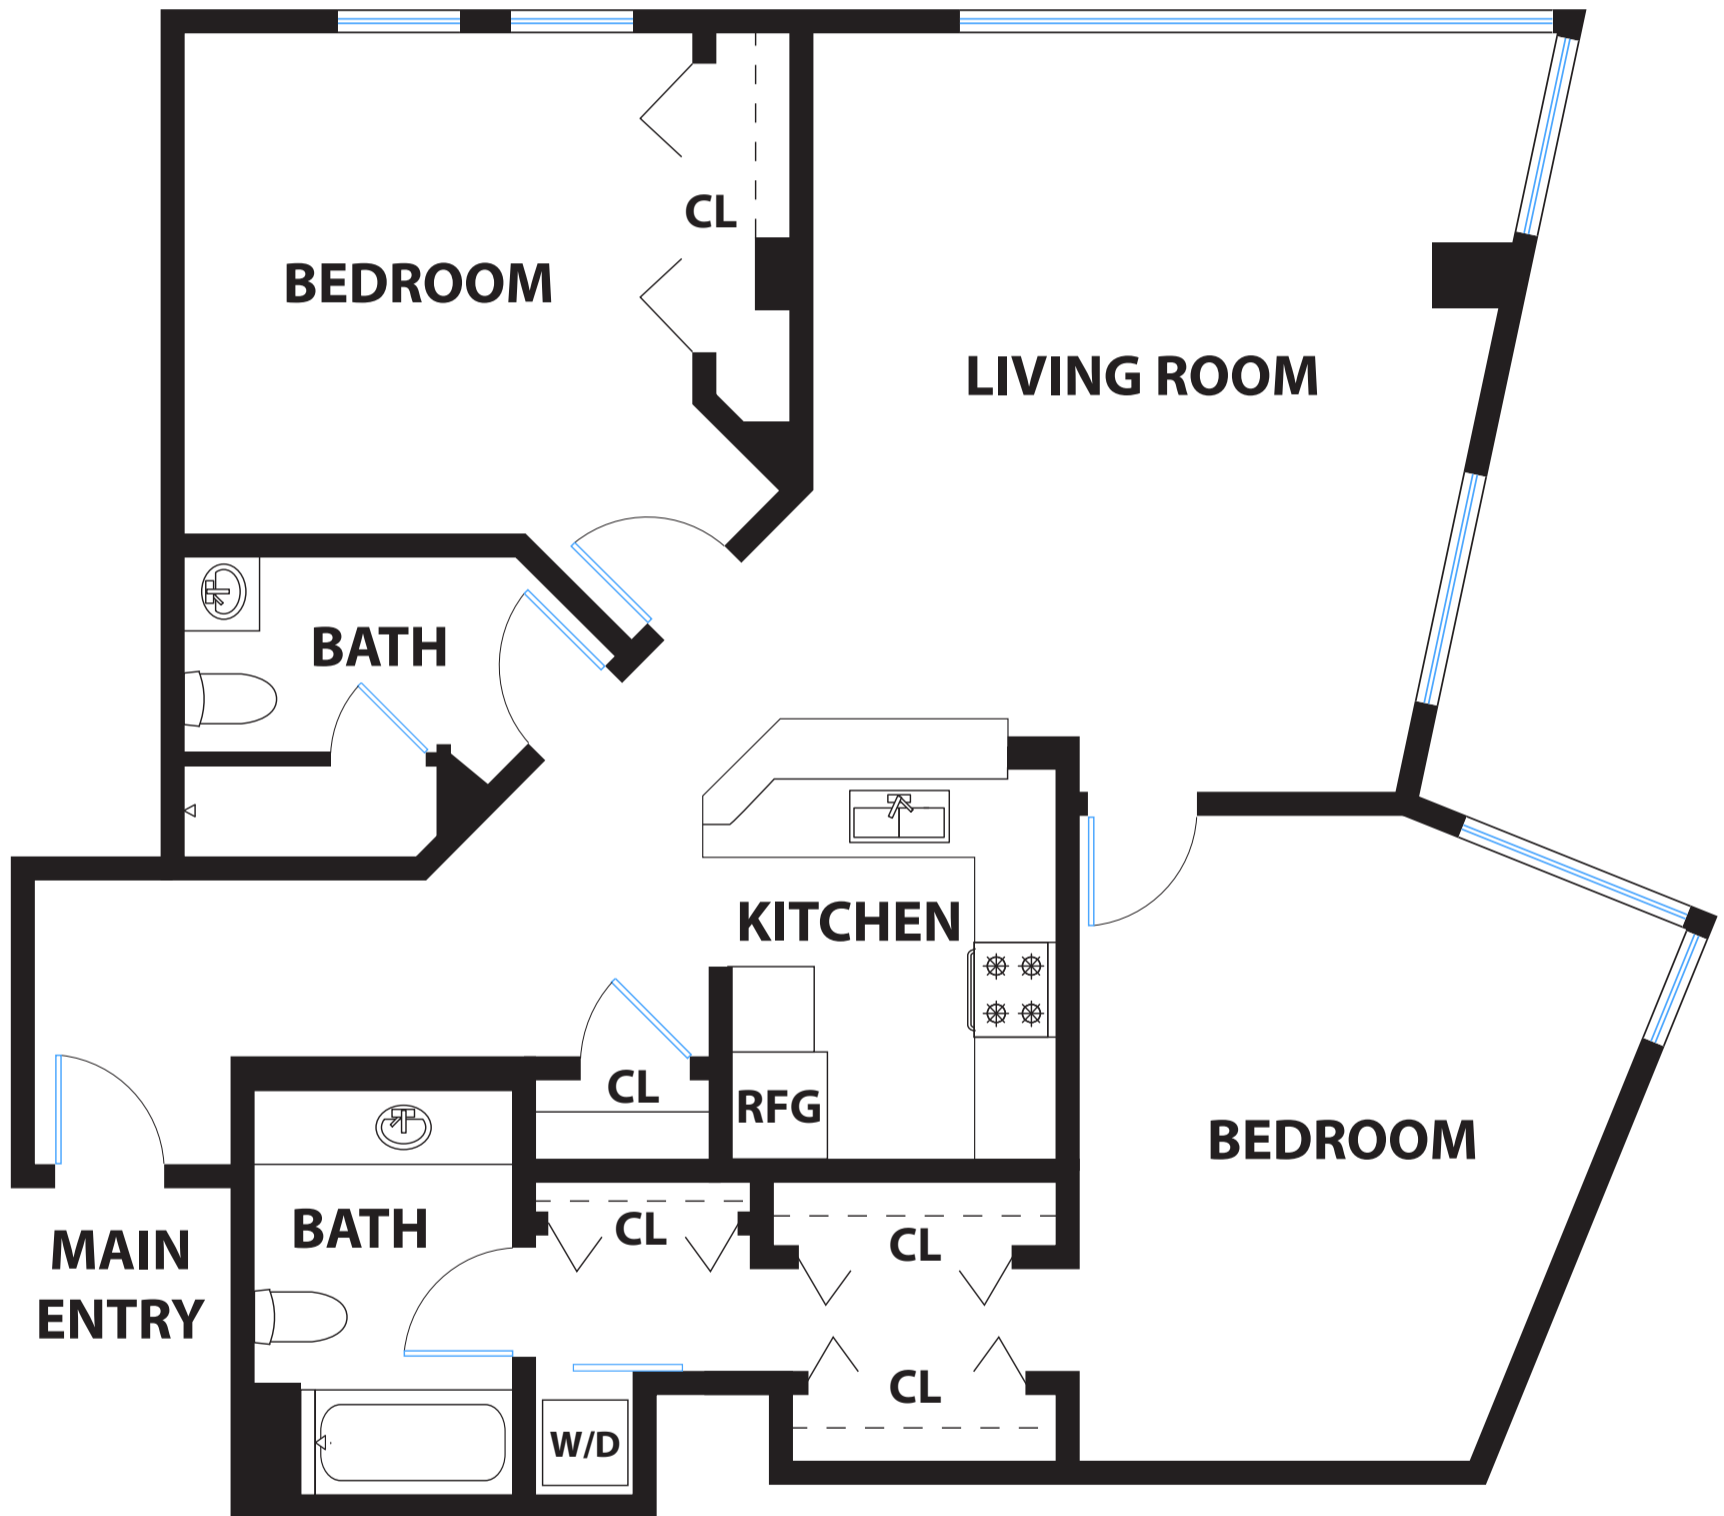

219 BRANNAN STREET, #6E

SAN FRANCISCO

DISCLAIMER: RENDERING BY OPEN HOMES PHOTOGRAPHY. ALL MEASUREMENTS ARE APPROXIMATE AND MAY NOT BE EXACT.
DO NOT RELY ON THE ACCURACY OF THIS FLOOR PLAN WHEN DETERMINING THE PRICE OF A PROPERTY OR MAKING DECISIONS
REGARDING BUYING OR SELLING OF PROPERTIES WITHOUT INDEPENDENT VERIFICATION.