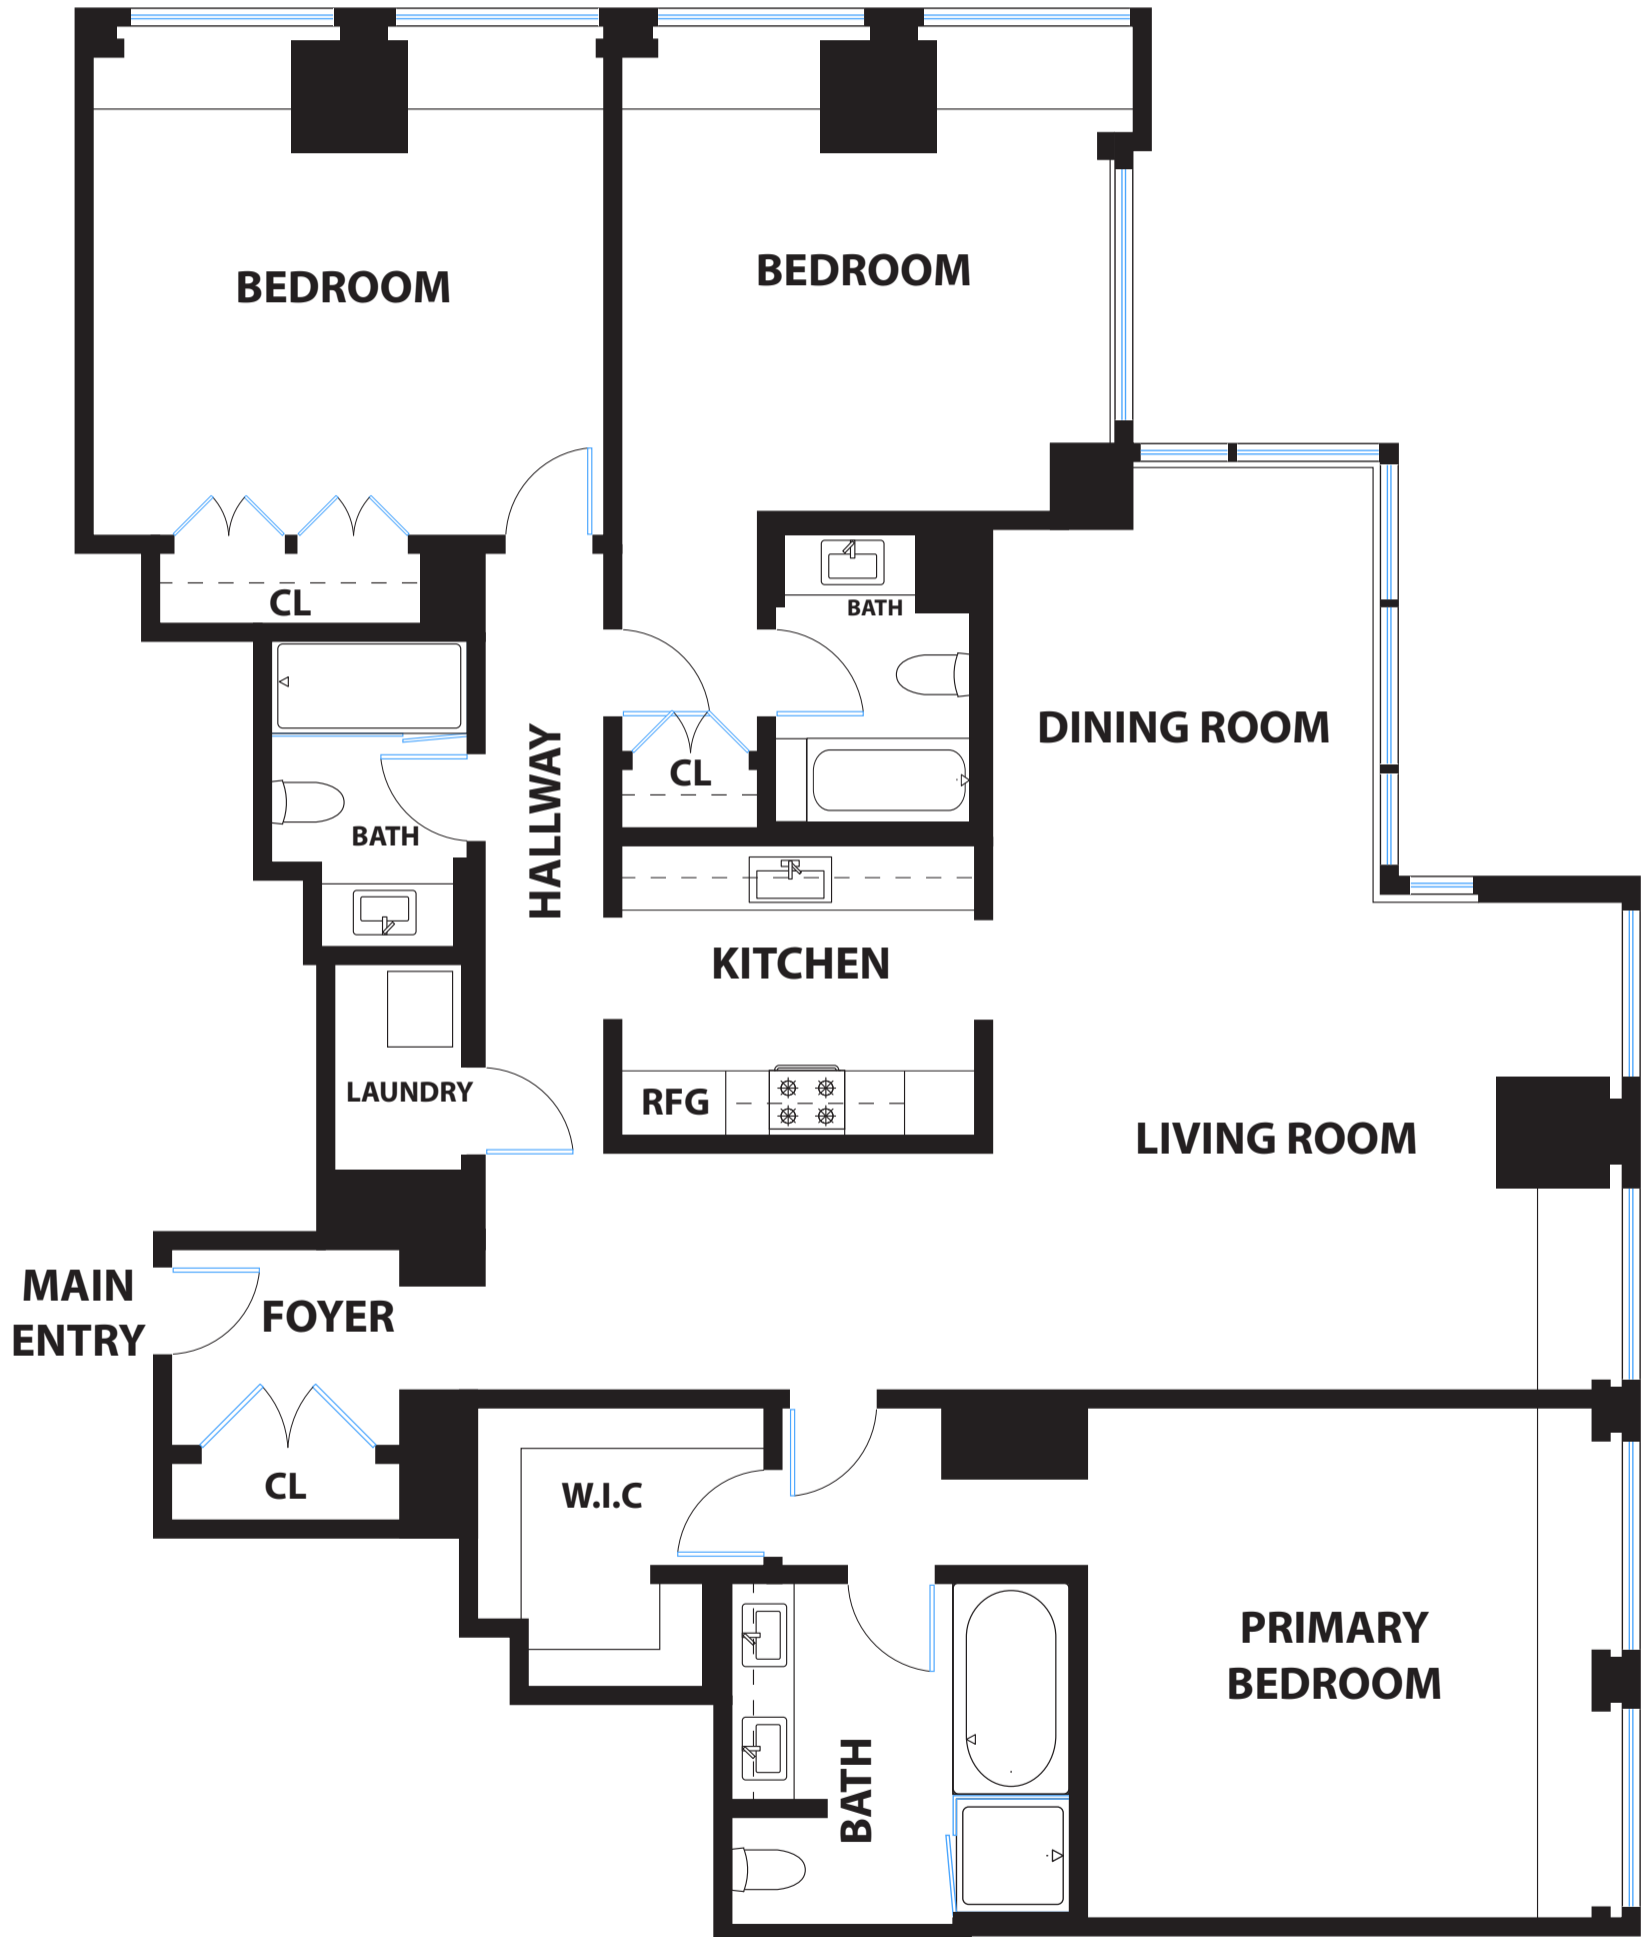

COMPASS **188 MINNA STREET, #24A**
SAN FRANCISCO

PRESENTED BY : TEAM HATVANY
DRE #: 01152226

DISCLAIMER: RENDERING BY OPEN HOMES PHOTOGRAPHY. ALL MEASUREMENTS ARE APPROXIMATE AND MAY NOT BE EXACT.
DO NOT RELY ON THE ACCURACY OF THIS FLOOR PLAN WHEN DETERMINING THE PRICE OF A PROPERTY OR MAKING DECISIONS
REGARDING BUYING OR SELLING OF PROPERTIES WITHOUT INDEPENDENT VERIFICATION.