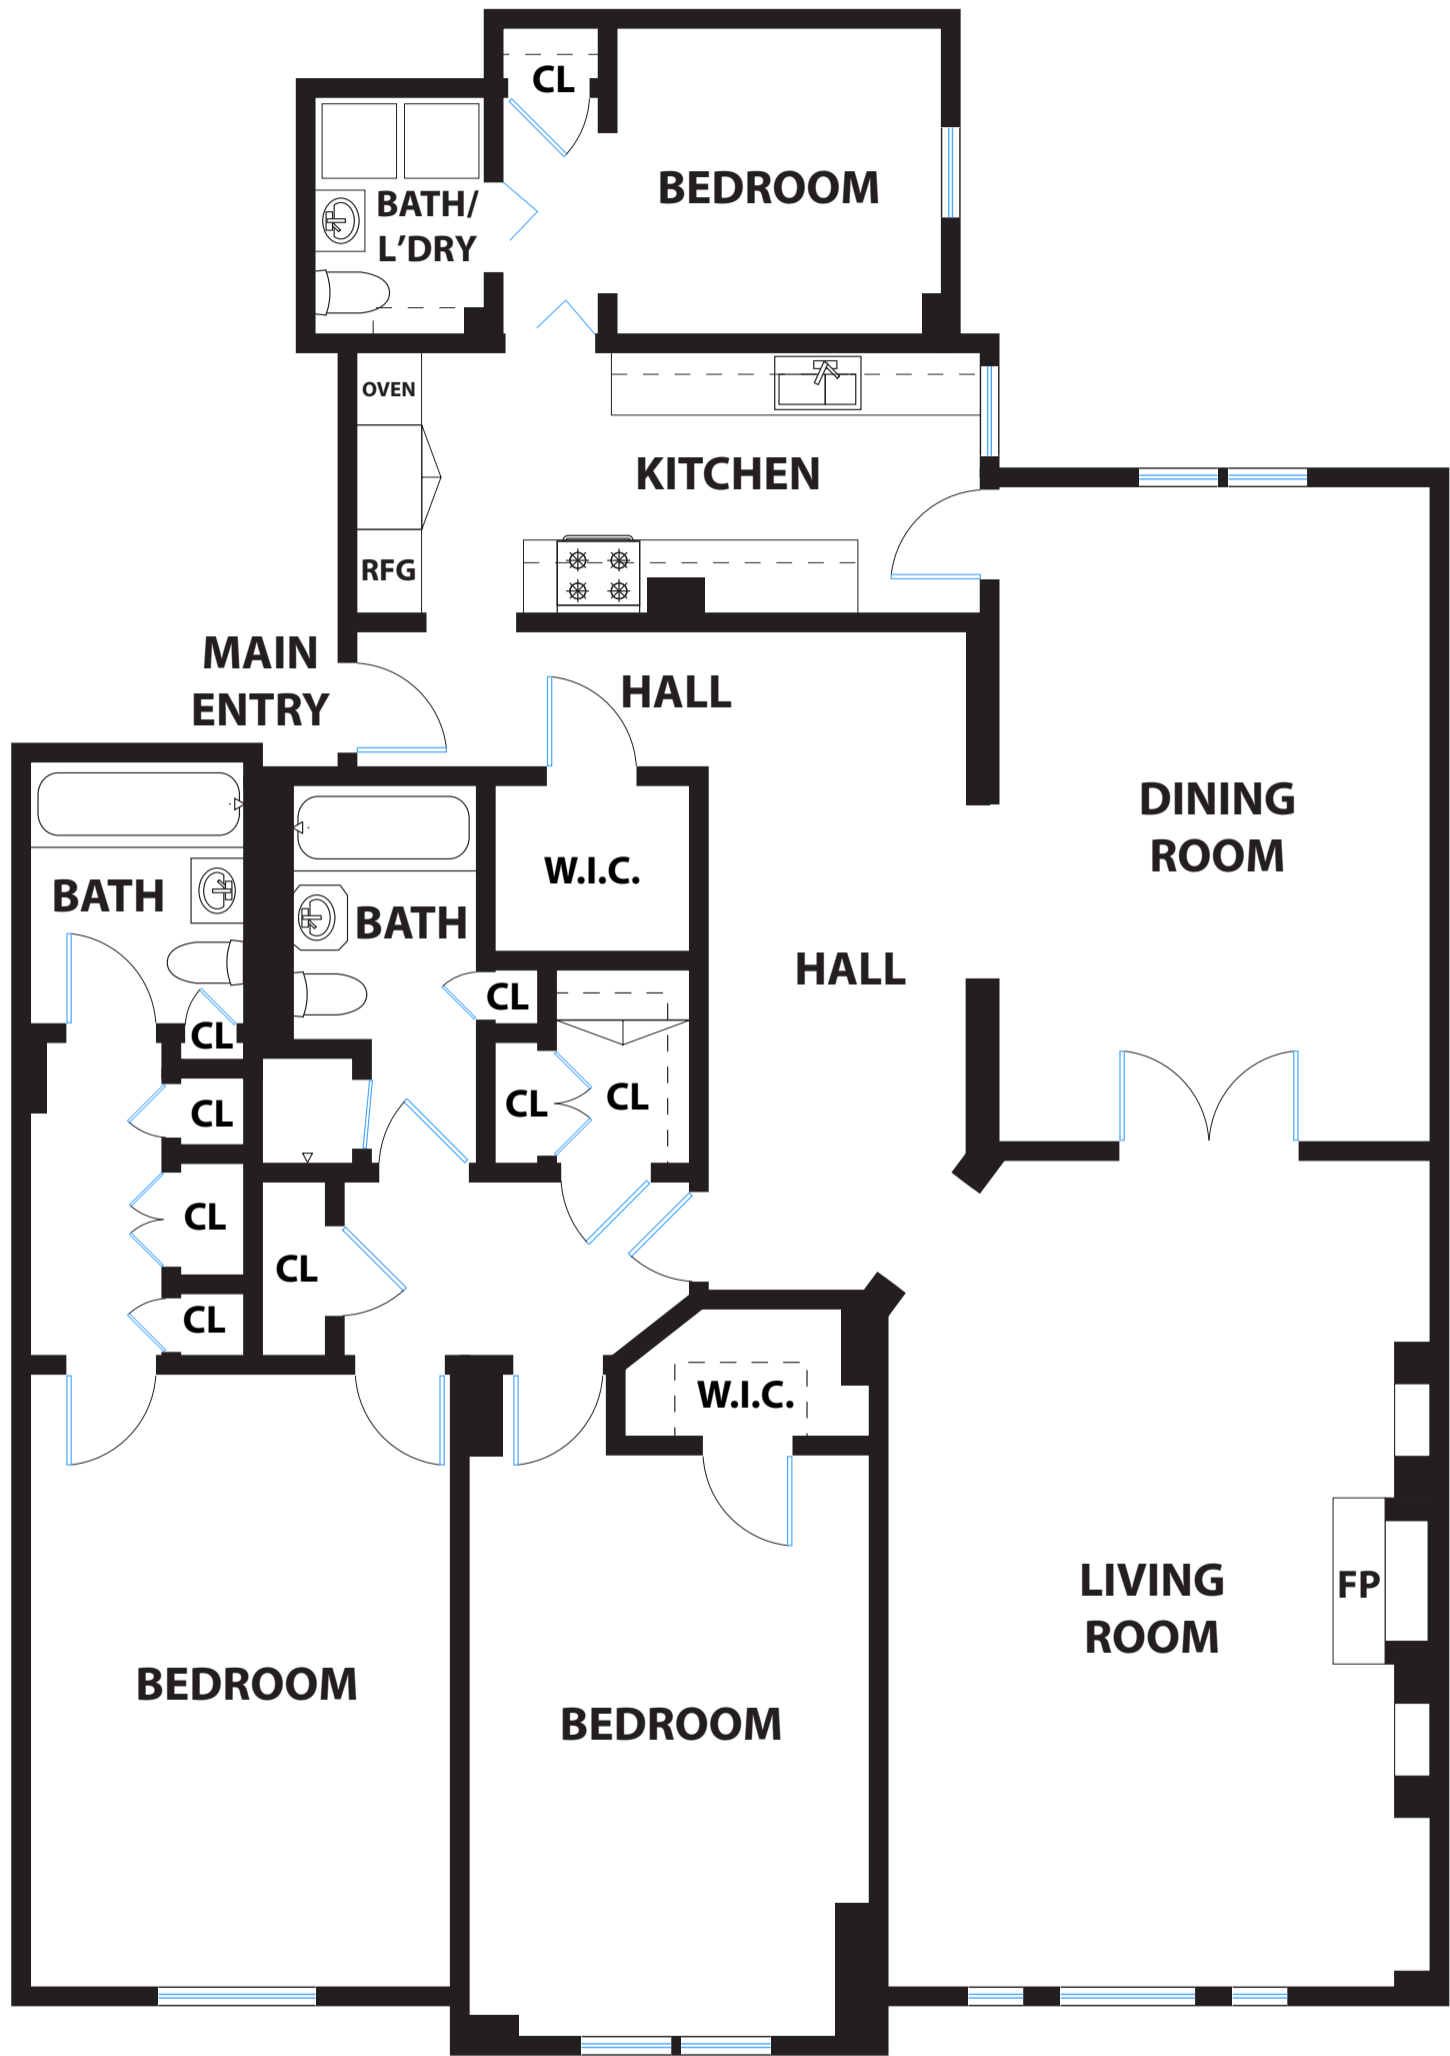

COMPASS 1870 JACKSON STREET 402
SAN FRANCISCO

PRESENTED BY : LYNN FINNEGAN
DRE #: 01423977

DISCLAIMER: RENDERING BY OPEN HOMES PHOTOGRAPHY. ALL MEASUREMENTS ARE APPROXIMATE AND MAY NOT BE EXACT.
DO NOT RELY ON THE ACCURACY OF THIS FLOOR PLAN WHEN DETERMINING THE PRICE OF A PROPERTY OR MAKING DECISIONS
REGARDING BUYING OR SELLING OF PROPERTIES WITHOUT INDEPENDENT VERIFICATION.