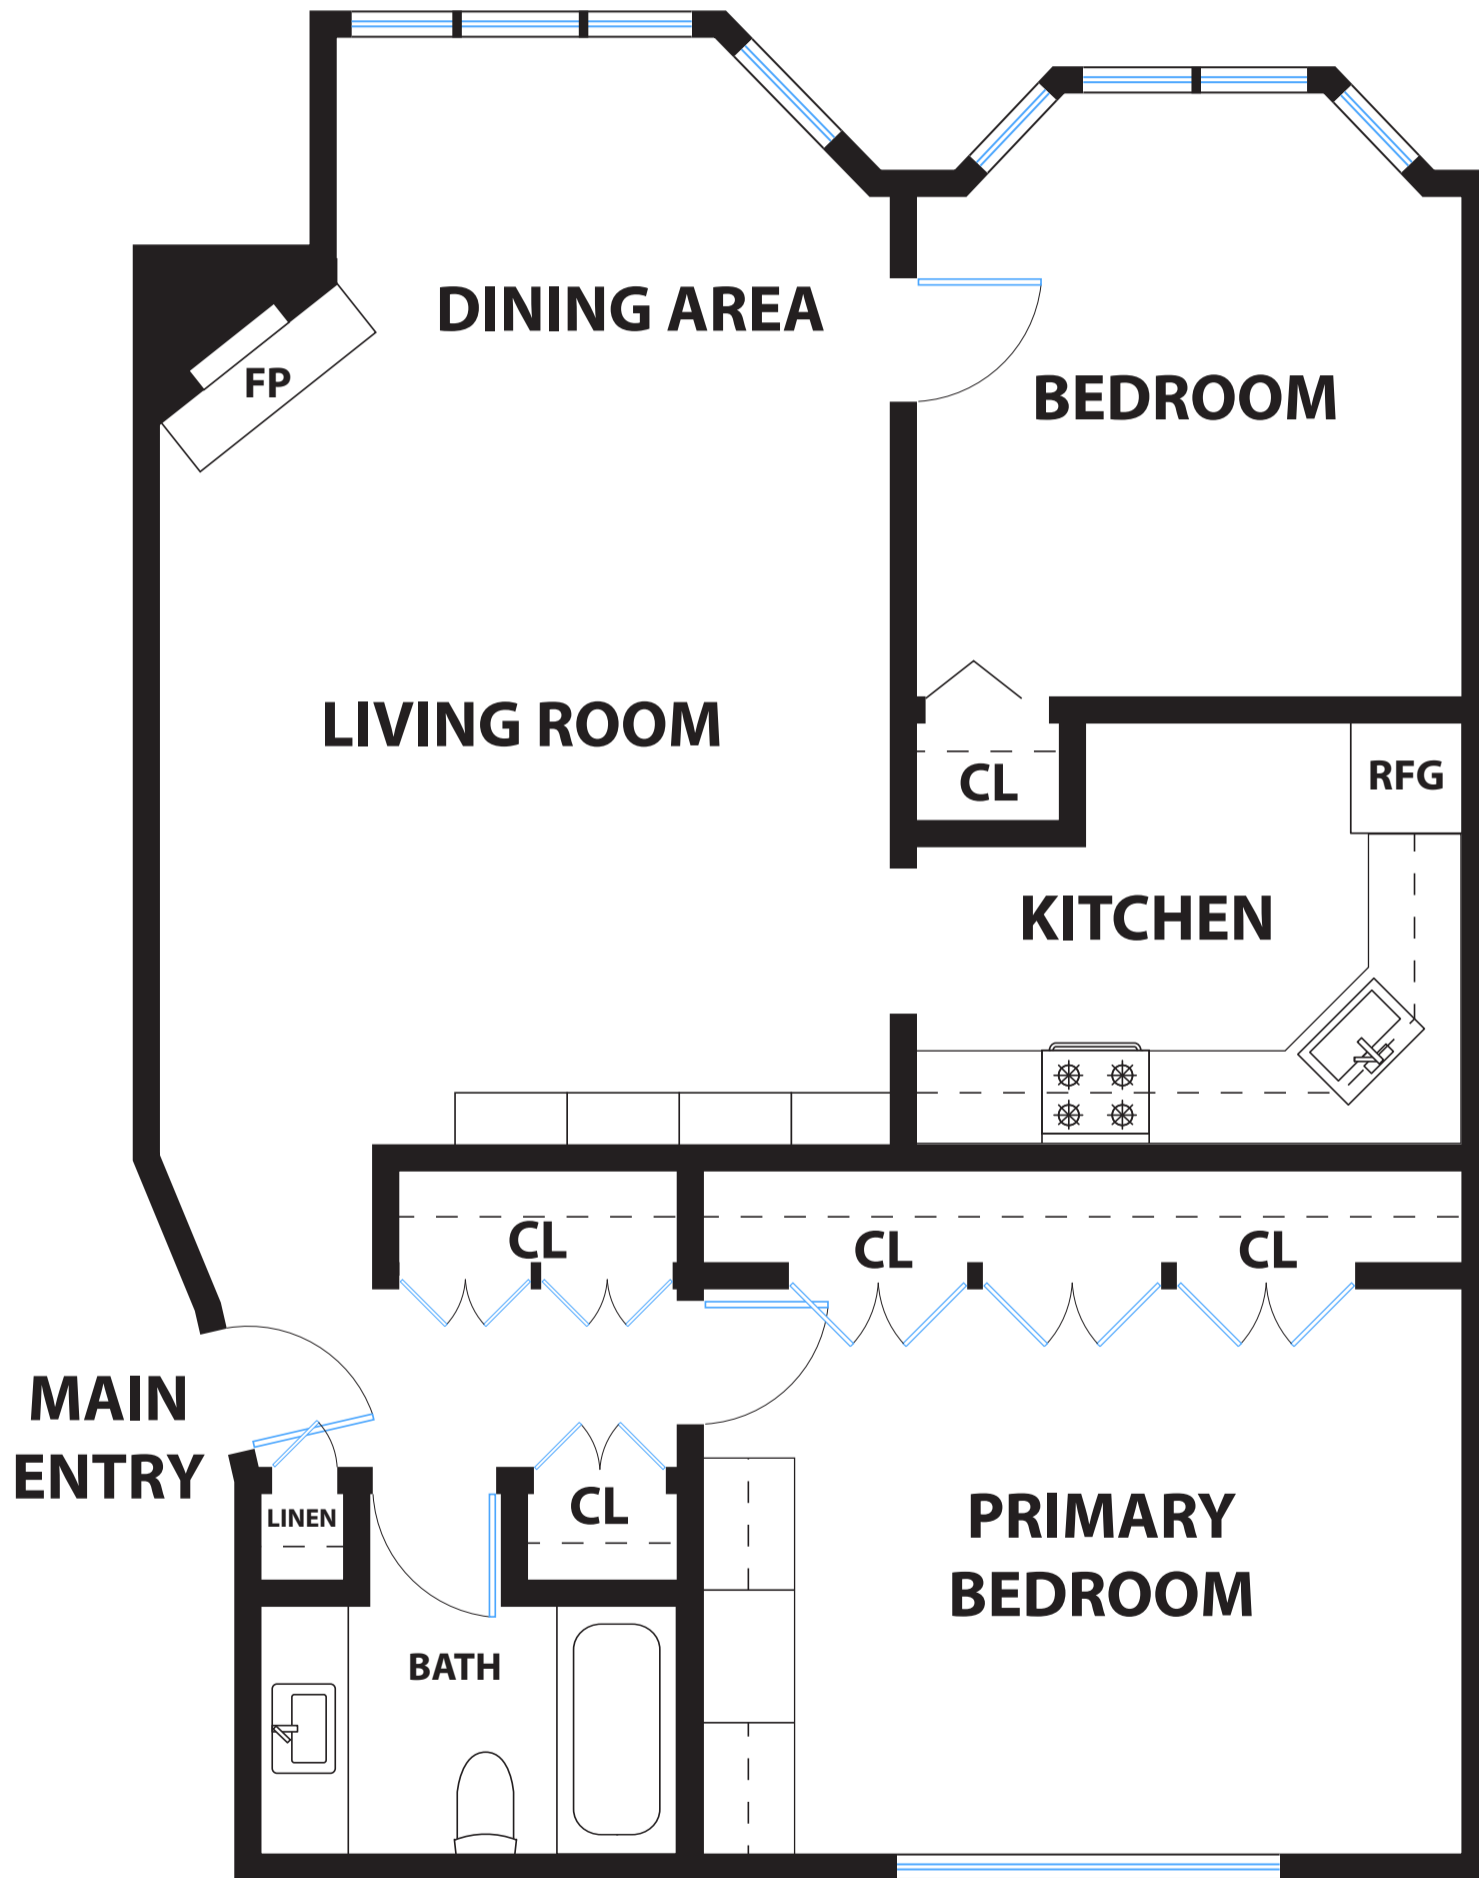

COMPASS **1860 WASHINGTON STREET, #302**
SAN FRANCISCO

PRESENTED BY : TEAM HATVANY
DRE #: 01152226

DISCLAIMER: RENDERING BY OPEN HOMES PHOTOGRAPHY. ALL MEASUREMENTS ARE APPROXIMATE AND MAY NOT BE EXACT.
DO NOT RELY ON THE ACCURACY OF THIS FLOOR PLAN WHEN DETERMINING THE PRICE OF A PROPERTY OR MAKING DECISIONS
REGARDING BUYING OR SELLING OF PROPERTIES WITHOUT INDEPENDENT VERIFICATION.