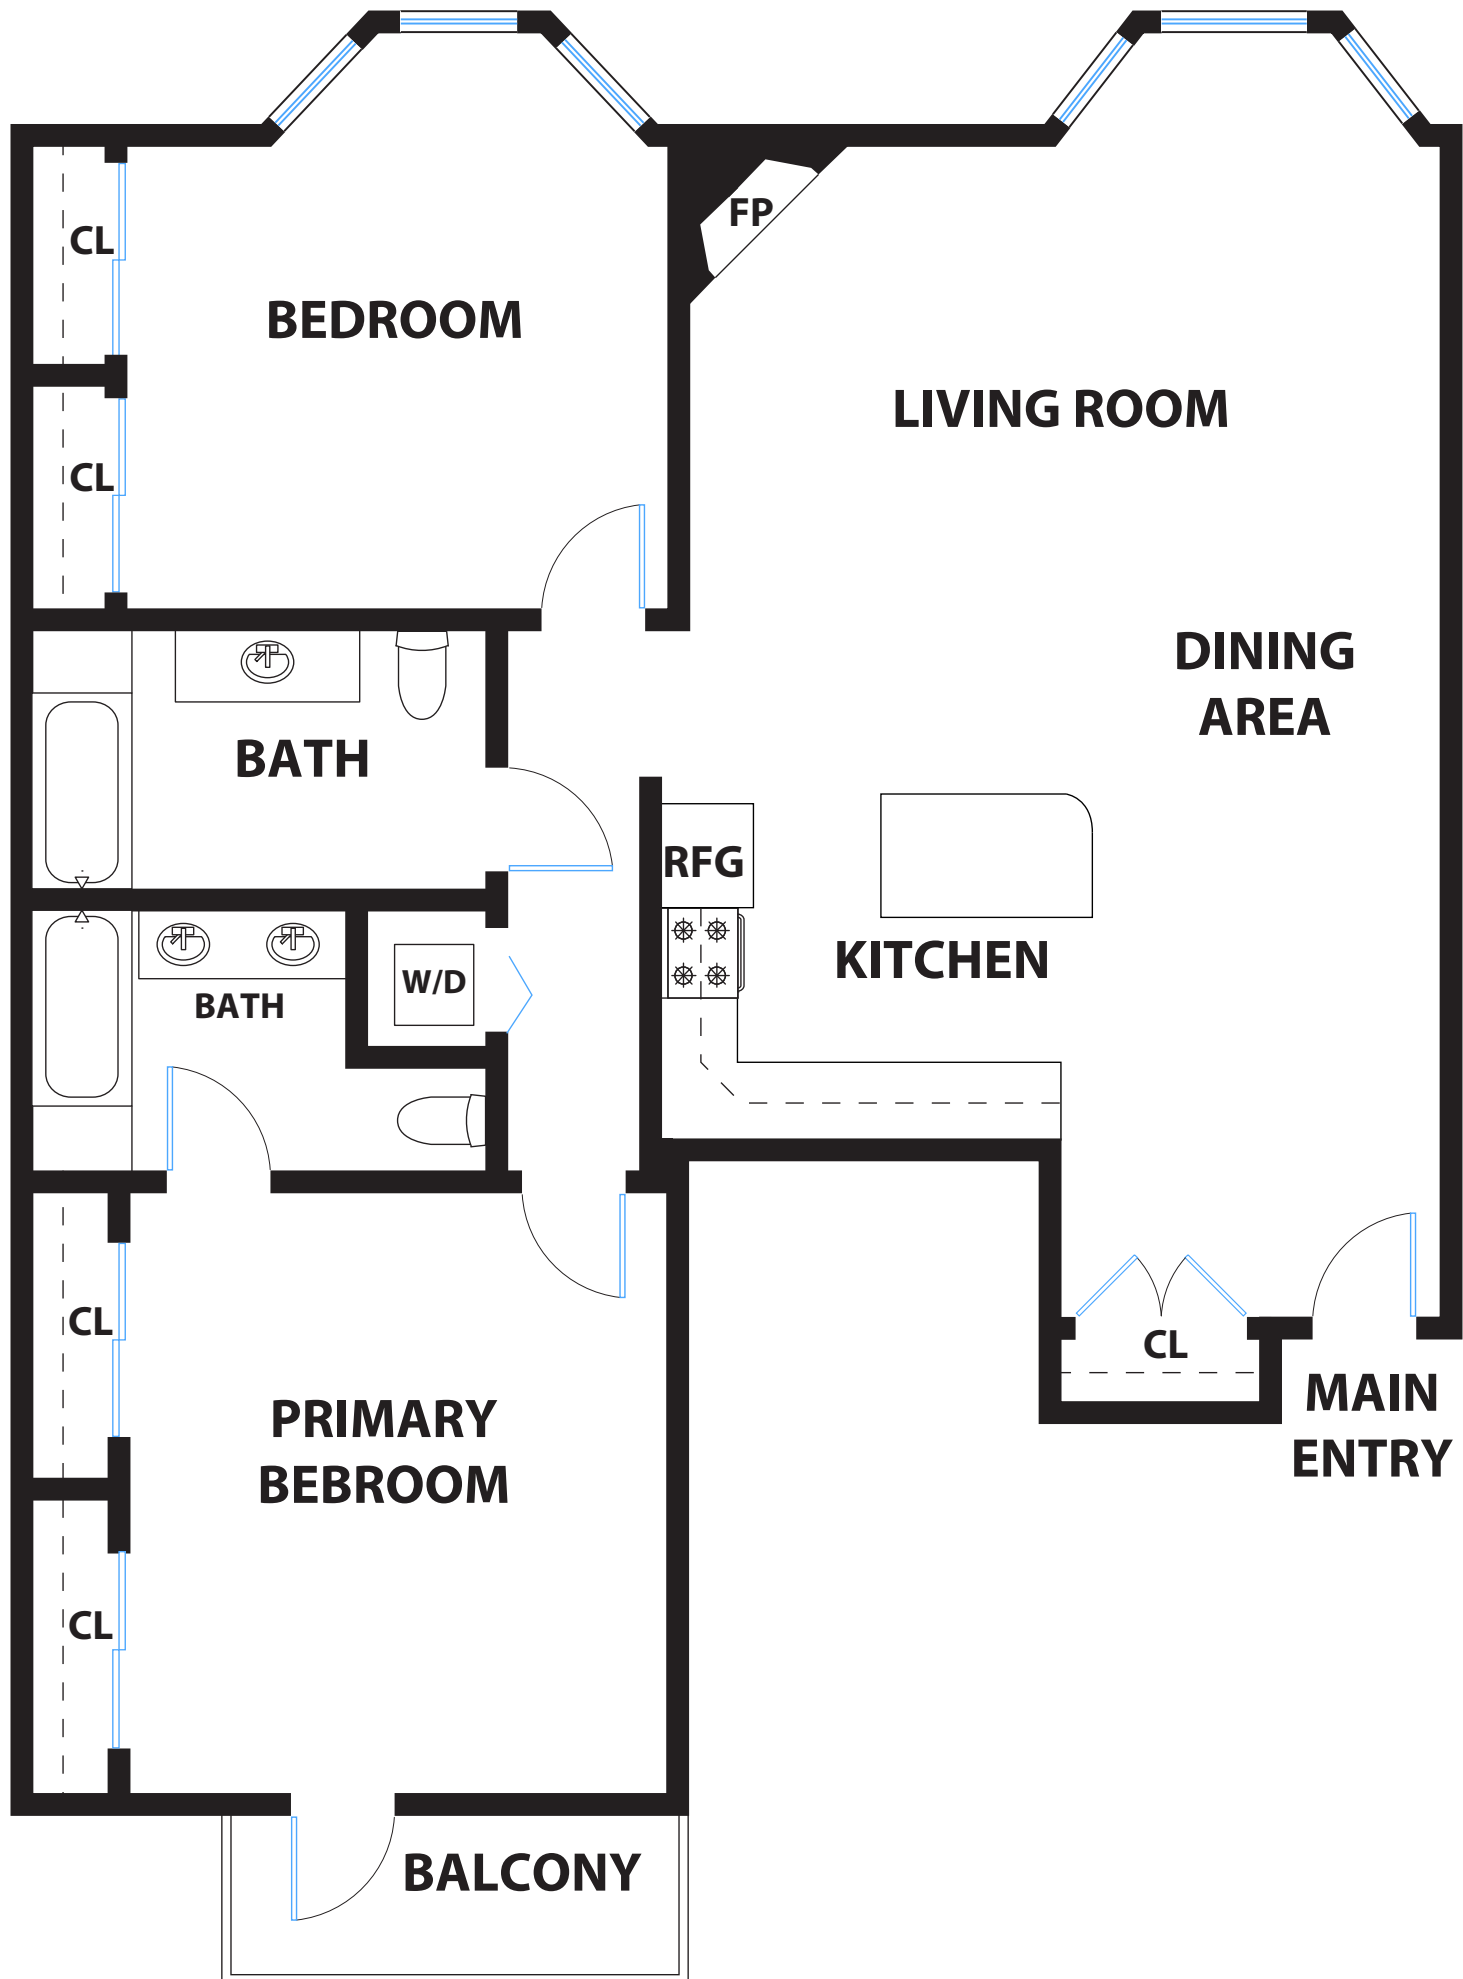

COMPASS **1601 PACIFIC AVENUE #401**
SAN FRANCISCO

PRESENTED BY : LYNN FINNEGAN
DRE #: 01423977

DISCLAIMER: RENDERING BY OPEN HOMES PHOTOGRAPHY. ALL MEASUREMENTS ARE APPROXIMATE AND MAY NOT BE EXACT.
DO NOT RELY ON THE ACCURACY OF THIS FLOOR PLAN WHEN DETERMINING THE PRICE OF A PROPERTY OR MAKING DECISIONS
REGARDING BUYING OR SELLING OF PROPERTIES WITHOUT INDEPENDENT VERIFICATION.