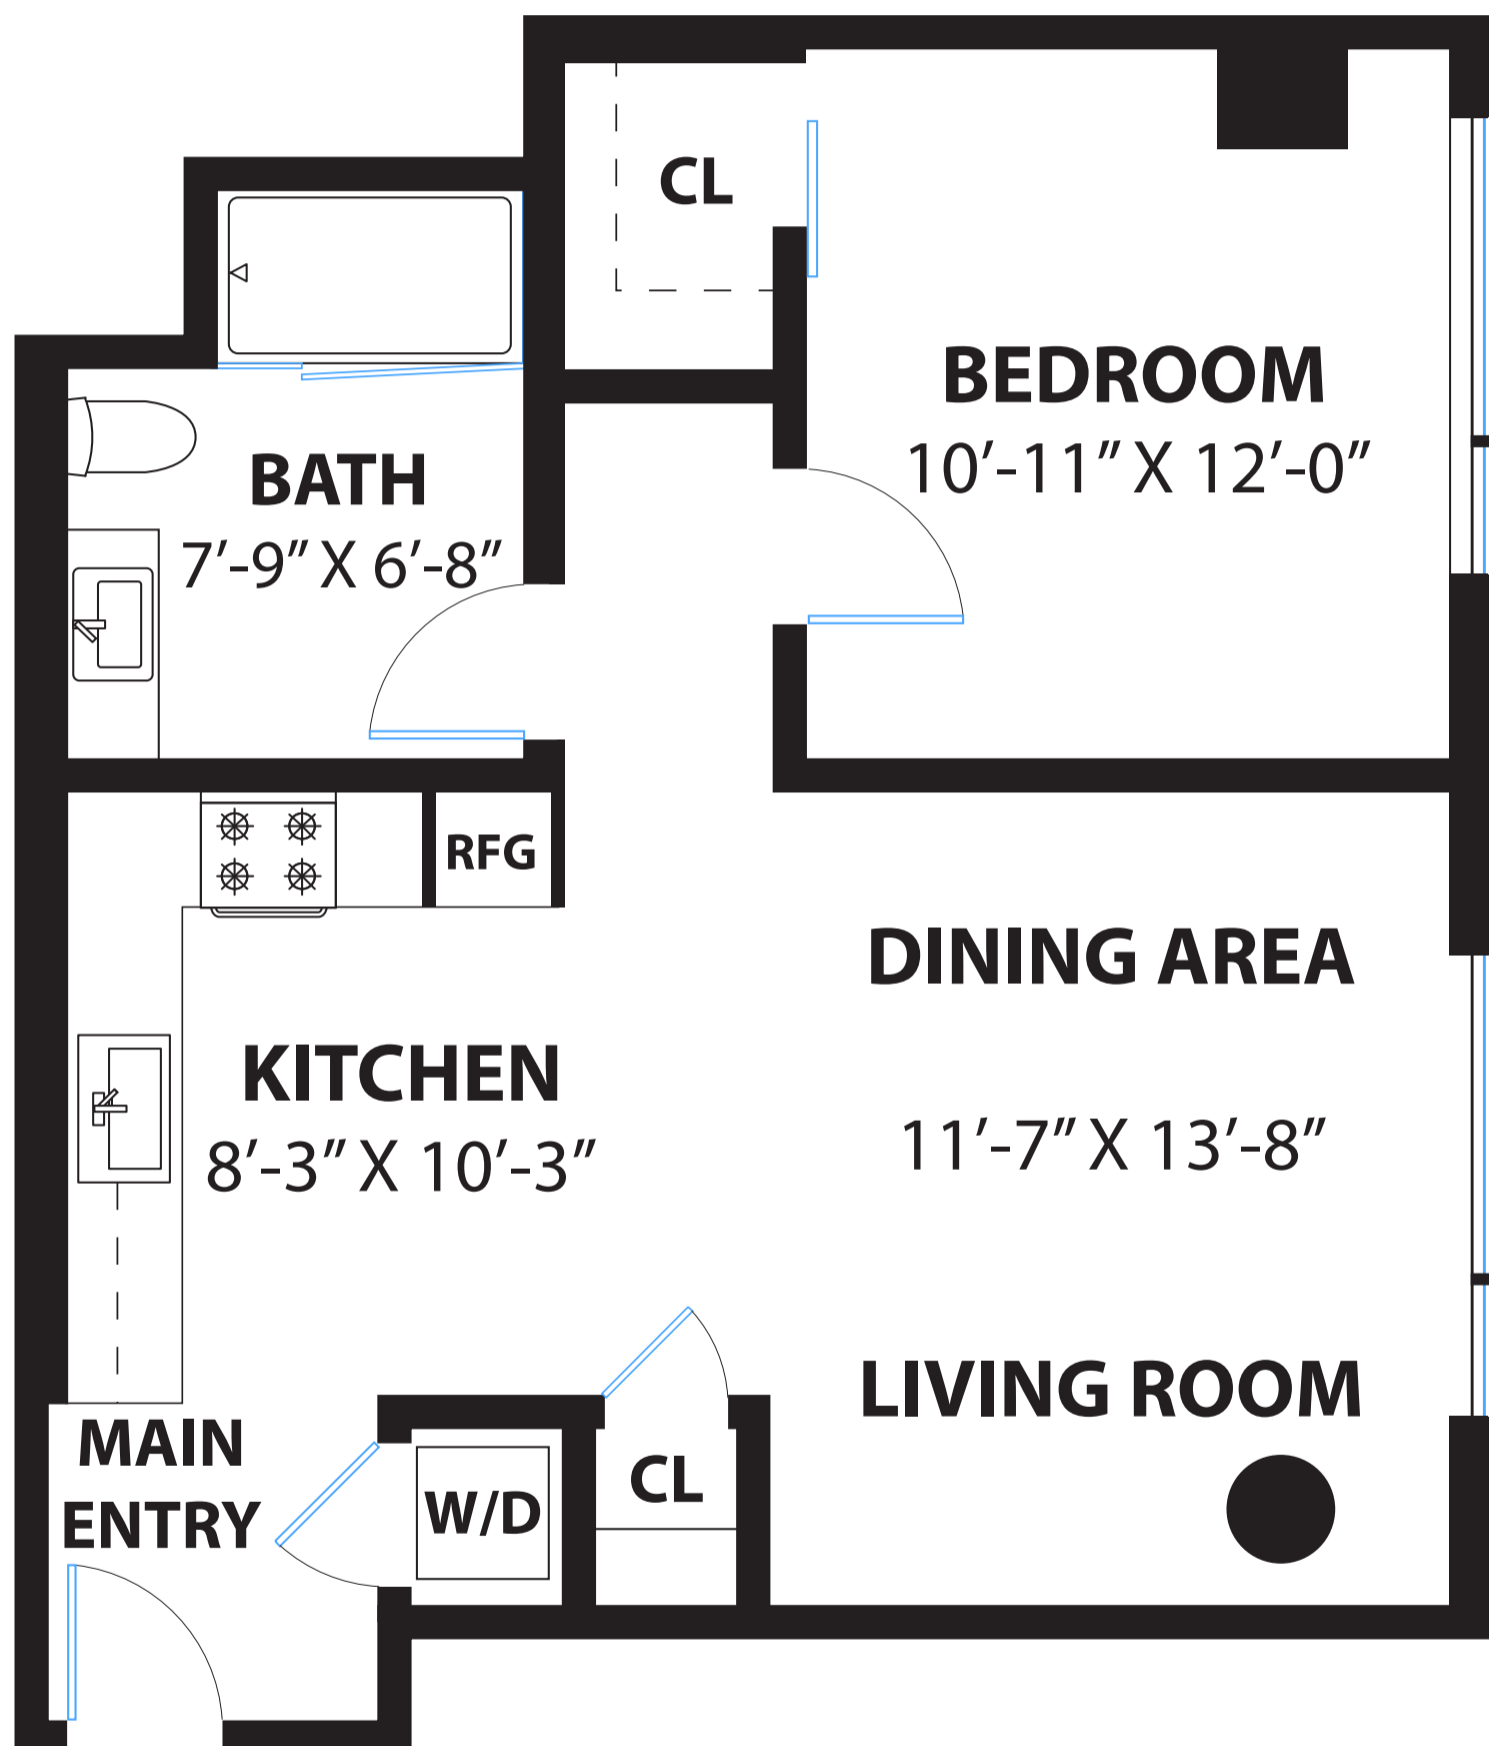

PROPERTY SQ FT INFORMATION

MEASUREMENTS CALCULATED TO THE INTERIOR WALLS

LIVING SPACE: 653 SQ FT

* Main House: 653 Sq Ft

PRESENTED BY : TANYA DZHIBRAILOVA / KEVIN BIRMINGHAM
DRE #: TANYA: 01425823 / KEVIN: 01250523

DISCLAIMER: RENDERING BY OPEN HOMES PHOTOGRAPHY. ALL MEASUREMENTS ARE APPROXIMATE AND MAY NOT BE EXACT.
DO NOT RELY ON THE ACCURACY OF THIS FLOOR PLAN WHEN DETERMINING THE PRICE OF A PROPERTY OR MAKING DECISIONS
REGARDING BUYING OR SELLING OF PROPERTIES WITHOUT INDEPENDENT VERIFICATION.