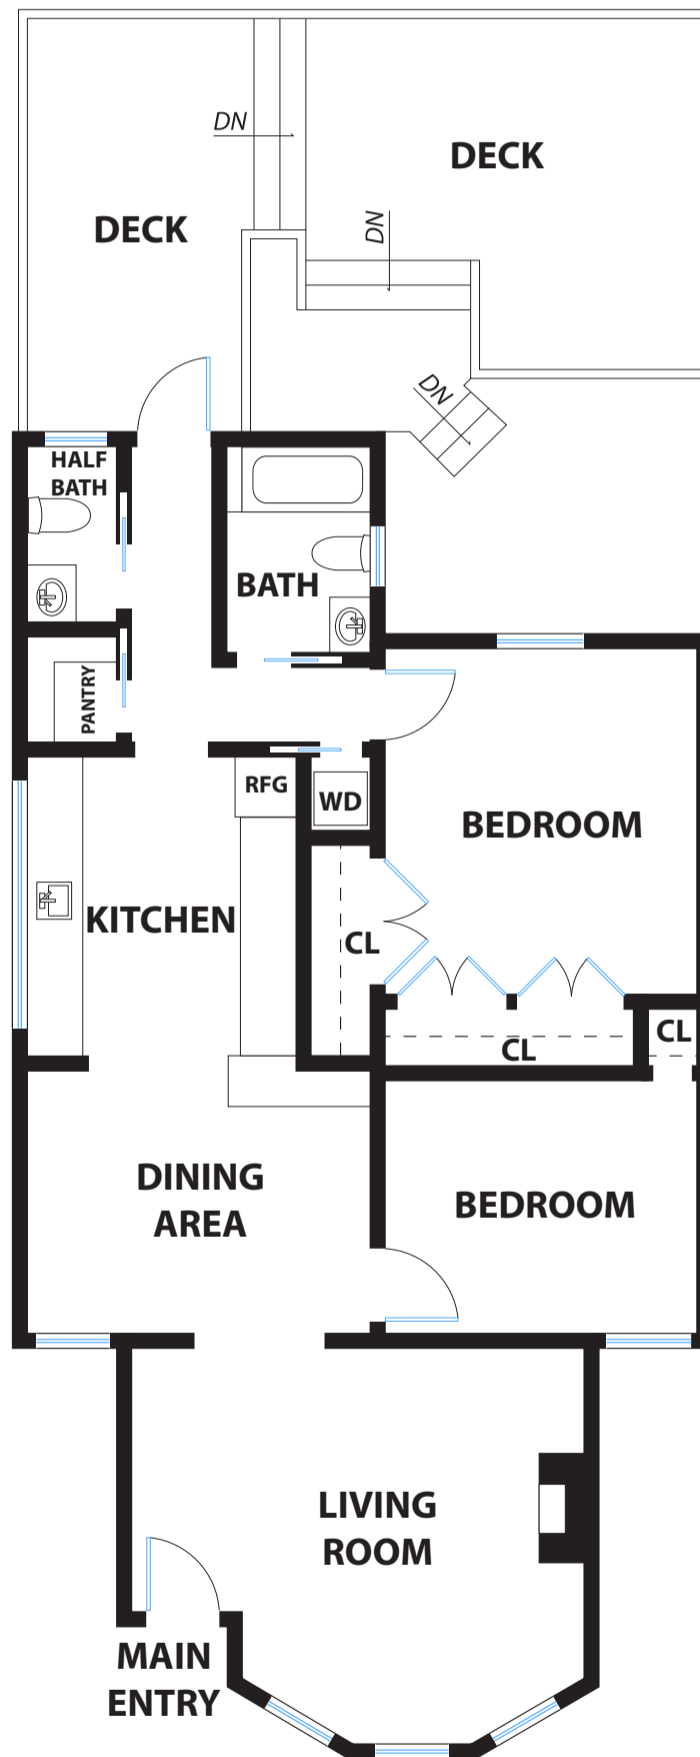

LOWER FLOOR

MAIN FLOOR

PRESENTED BY : REAL SF PROPERTIES

DRE#: 01140473

DISCLAIMER: RENDERING BY OPEN HOMES PHOTOGRAPHY. ALL MEASUREMENTS ARE APPROXIMATE AND MAY NOT BE EXACT. DO NOT RELY ON THE ACCURACY OF THIS FLOOR PLAN WHEN DETERMINING THE PRICE OF A PROPERTY OR MAKING DECISIONS REGARDING BUYING OR SELLING OF PROPERTIES WITHOUT INDEPENDENT VERIFICATION.