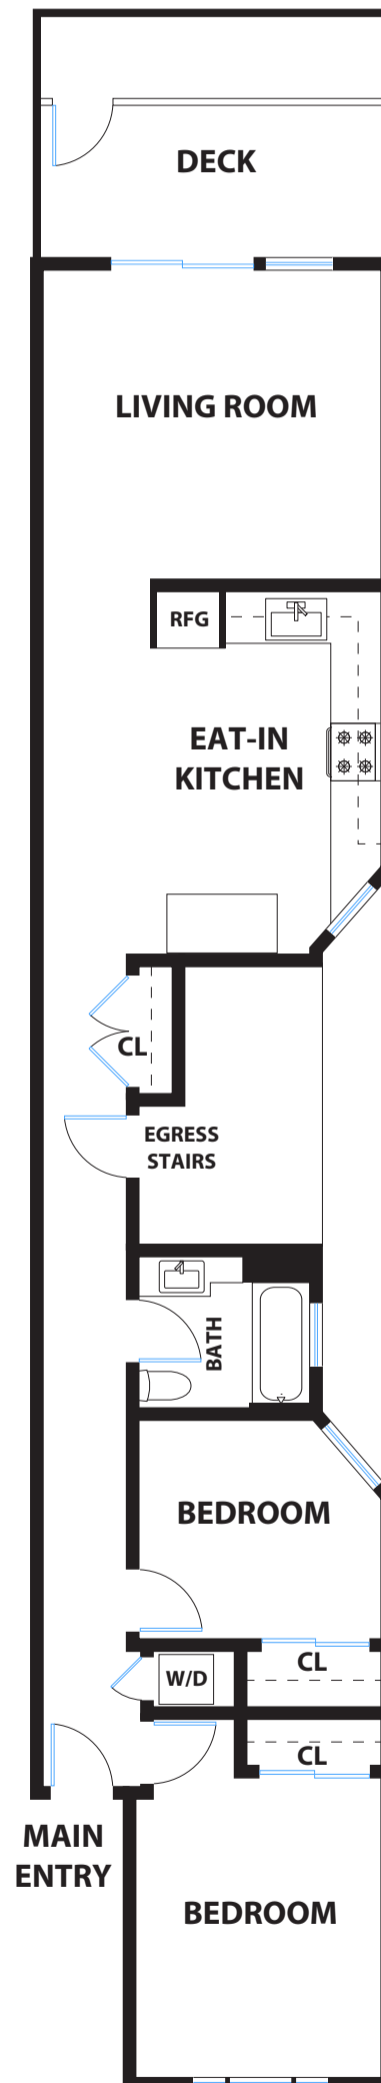

1523 JONES STREET

SAN FRANCISCO

PRESENTED BY : OGGI KASHI

DRE #: 01844627

DISCLAIMER: RENDERING BY OPEN HOMES PHOTOGRAPHY. ALL MEASUREMENTS ARE APPROXIMATE AND MAY NOT BE EXACT.
DO NOT RELY ON THE ACCURACY OF THIS FLOOR PLAN WHEN DETERMINING THE PRICE OF A PROPERTY OR MAKING DECISIONS
REGARDING BUYING OR SELLING OF PROPERTIES WITHOUT INDEPENDENT VERIFICATION.