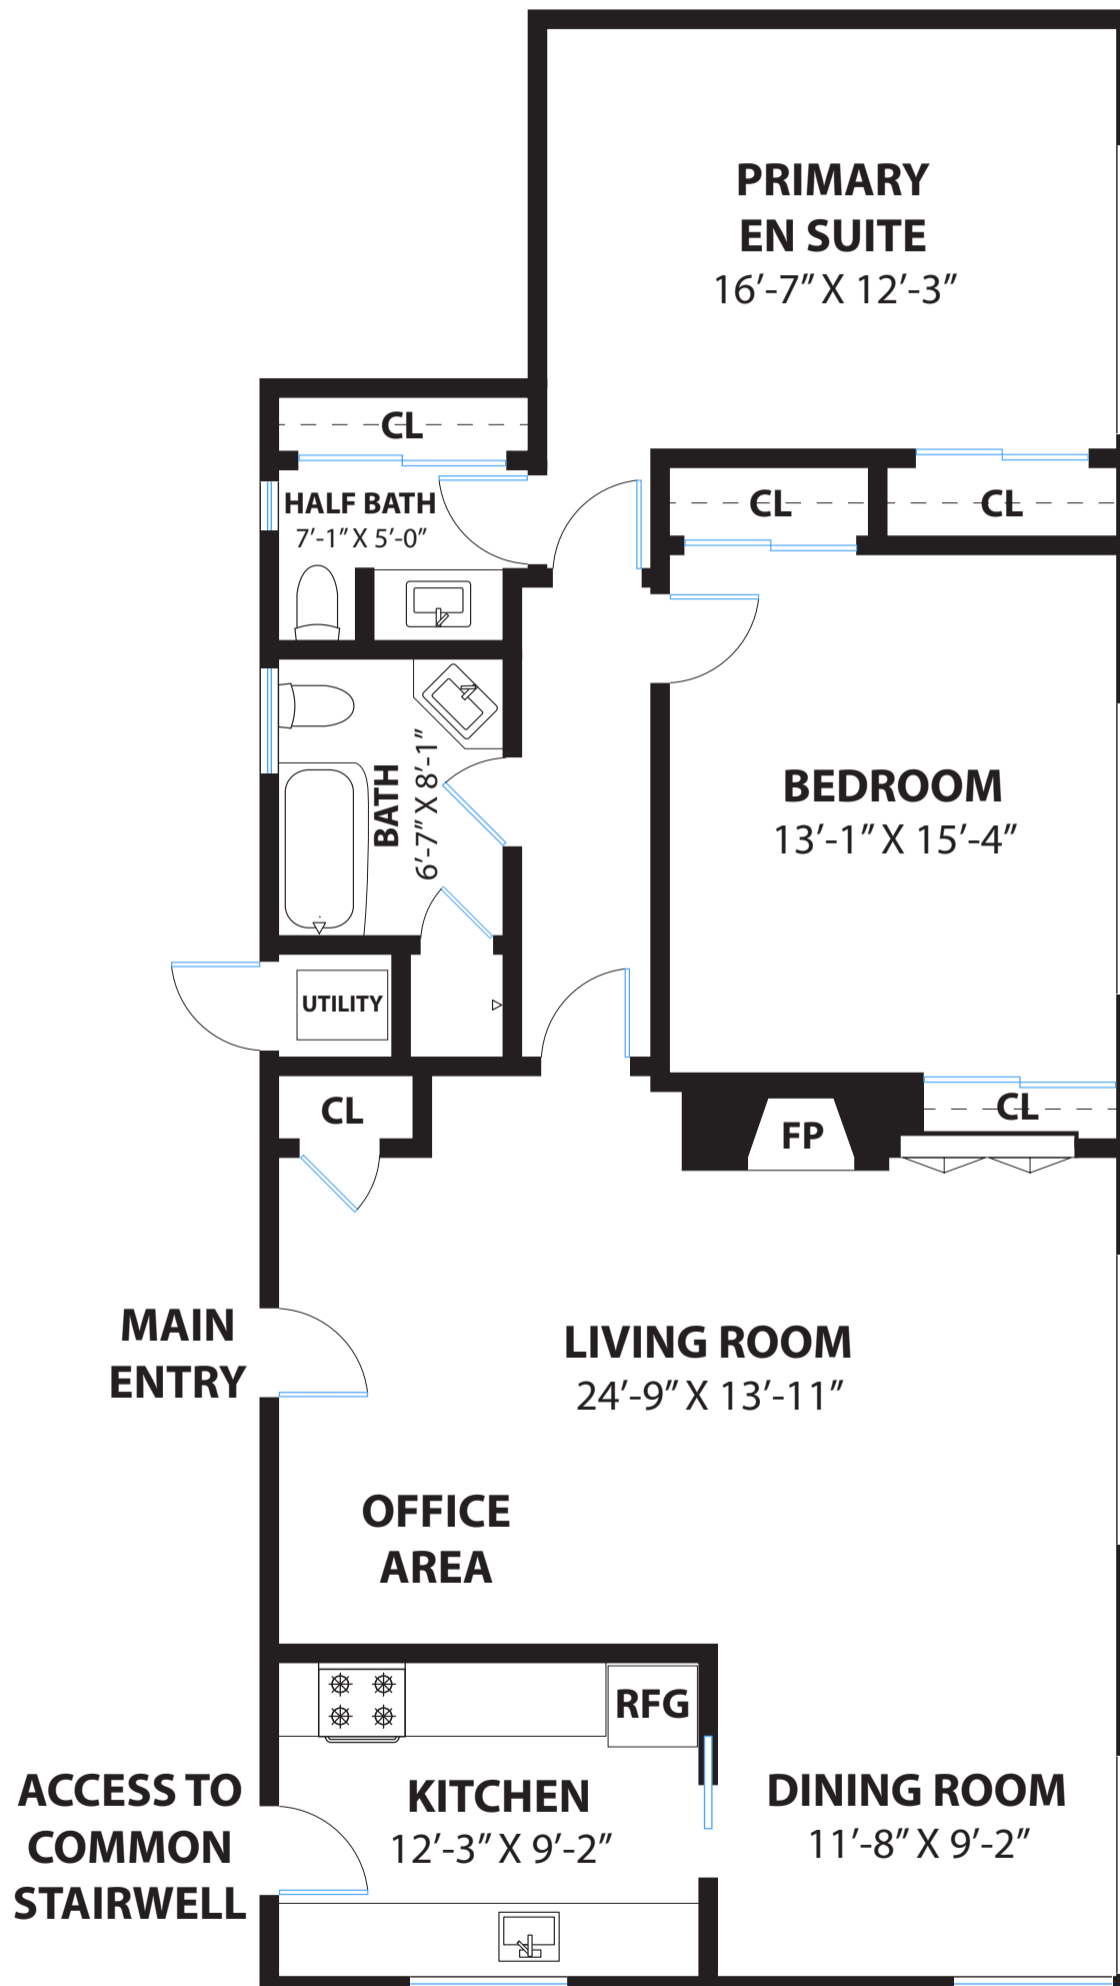

1519 OXFORD STREET F

BERKELEY

PROPERTY SQ FT INFORMATION

MEASUREMENTS CALCULATED TO THE INTERIOR WALLS

LIVING SPACE: 1291 SQ FT

DISCLAIMER: RENDERING BY OPEN HOMES PHOTOGRAPHY. ALL MEASUREMENTS ARE APPROXIMATE AND MAY NOT BE EXACT.

DO NOT RELY ON THE ACCURACY OF THIS FLOOR PLAN WHEN DETERMINING THE PRICE OF A PROPERTY OR MAKING DECISIONS

REGARDING BUYING OR SELLING OF PROPERTIES WITHOUT INDEPENDENT VERIFICATION.