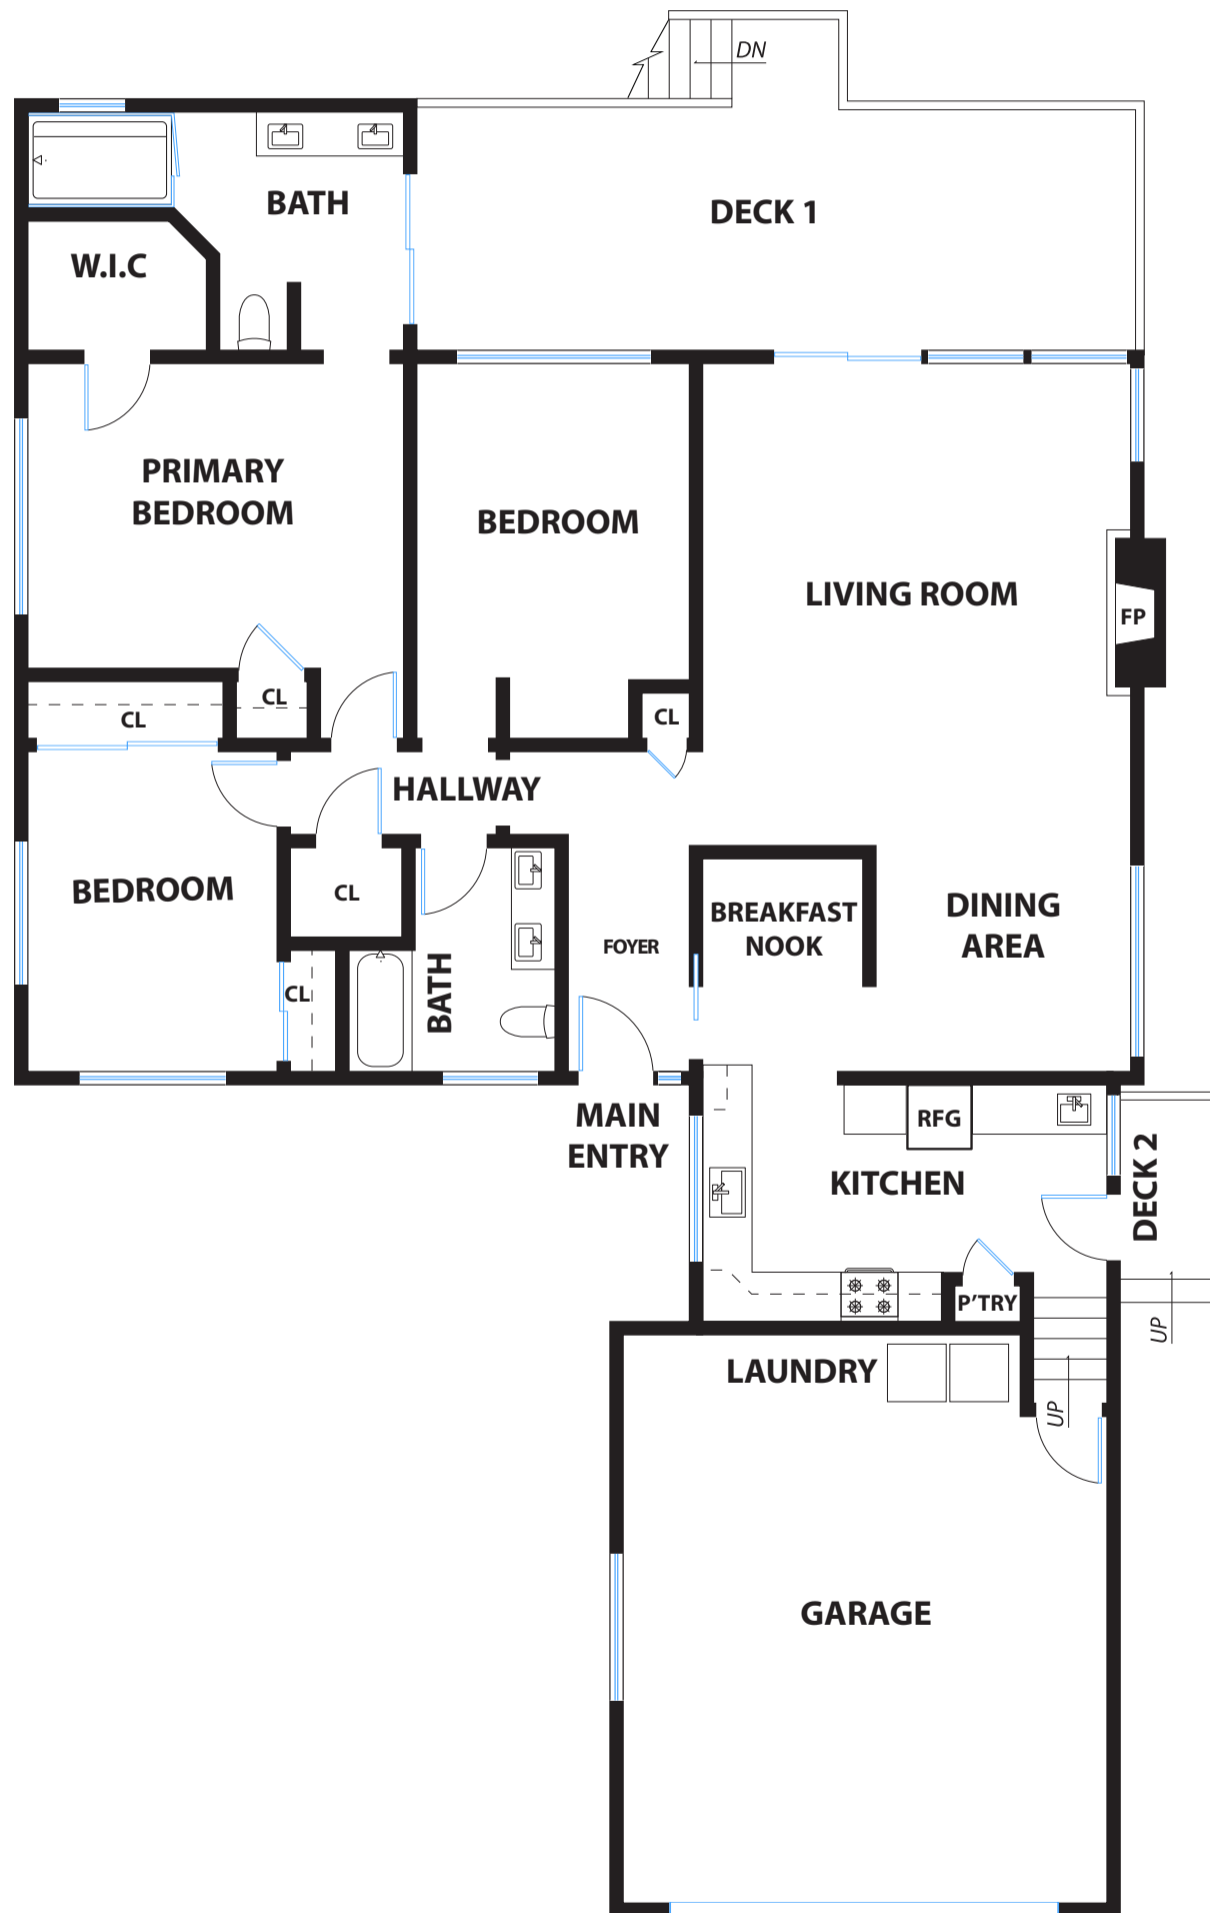

COMPASS 1505 ARLINGTON BOULEVARD

EL CERRITO

PRESENTED BY : RUTH FRASSETTO
DRE #: 00779030

DISCLAIMER: RENDERING BY OPEN HOMES PHOTOGRAPHY. ALL MEASUREMENTS ARE APPROXIMATE AND MAY NOT BE EXACT.
DO NOT RELY ON THE ACCURACY OF THIS FLOOR PLAN WHEN DETERMINING THE PRICE OF A PROPERTY OR MAKING DECISIONS
REGARDING BUYING OR SELLING OF PROPERTIES WITHOUT INDEPENDENT VERIFICATION.