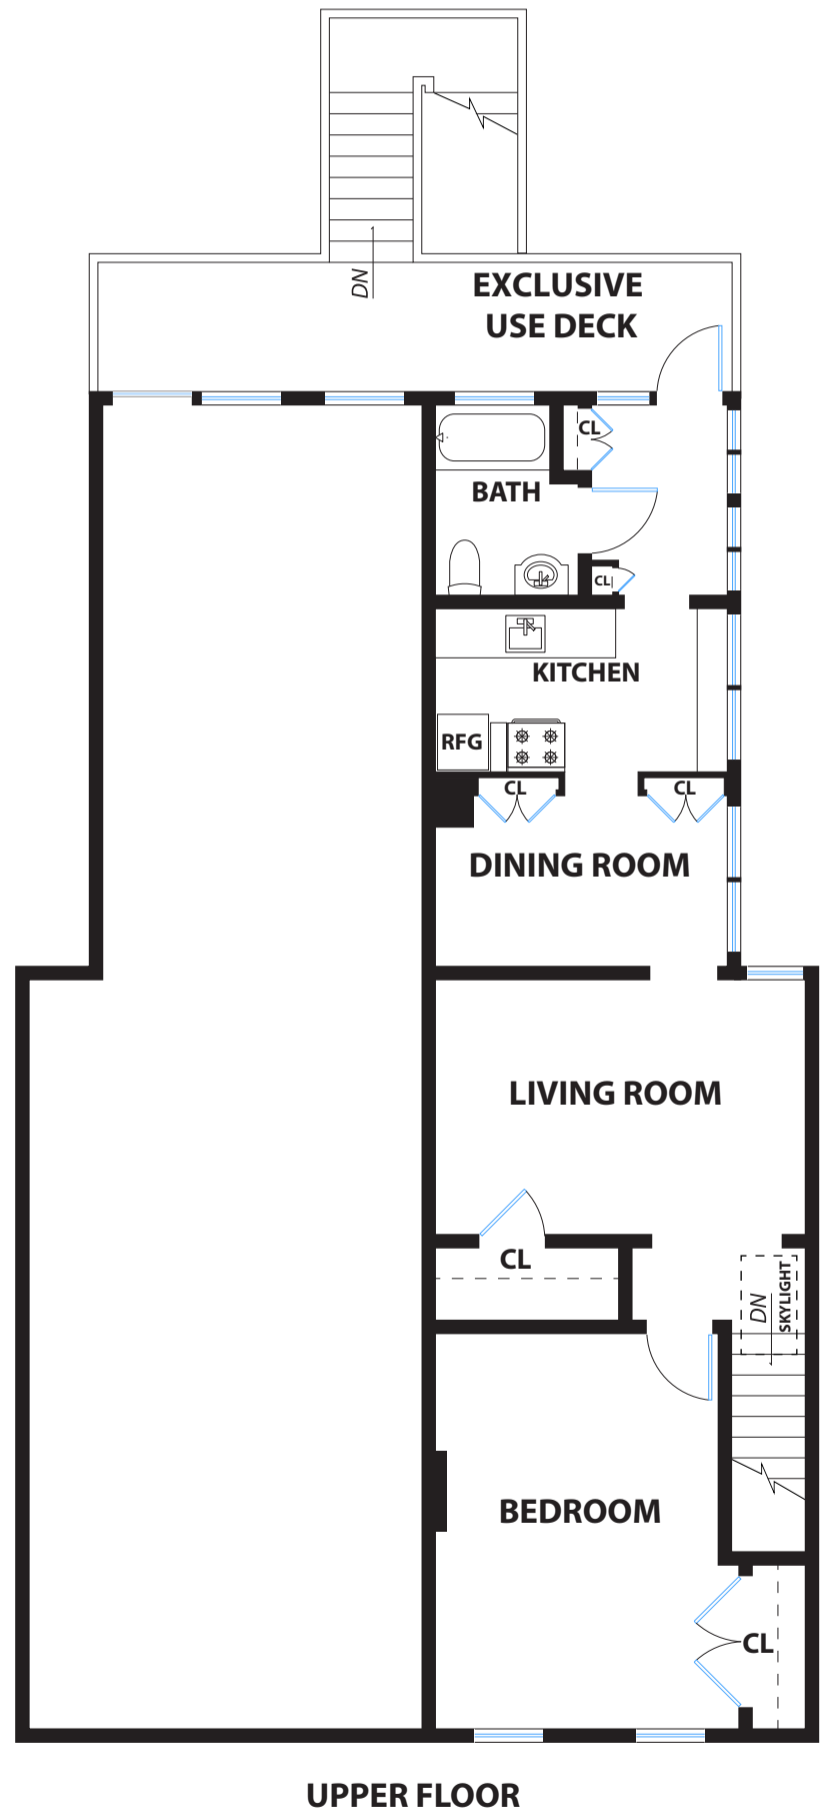

PROPERTY SQ FT INFORMATION

MEASUREMENTS CALCULATED TO THE INTERIOR WALLS

LIVING SPACE: 684 SQ FT

* Main House (Main Floor): 684 Sq Ft

NON-LIVING SPACE: 233 SQ FT

* Deck: 60 Sq Ft

* Storage: 173 Sq Ft

COMBINED: 917 Sq Ft

PRESENTED BY : BECKY LAYTON
DRE #: 1395866

DISCLAIMER: RENDERING BY OPEN HOMES PHOTOGRAPHY. ALL MEASUREMENTS ARE APPROXIMATE AND MAY NOT BE EXACT.
 DO NOT RELY ON THE ACCURACY OF THIS FLOOR PLAN WHEN DETERMINING THE PRICE OF A PROPERTY OR MAKING DECISIONS
 REGARDING BUYING OR SELLING OF PROPERTIES WITHOUT INDEPENDENT VERIFICATION.