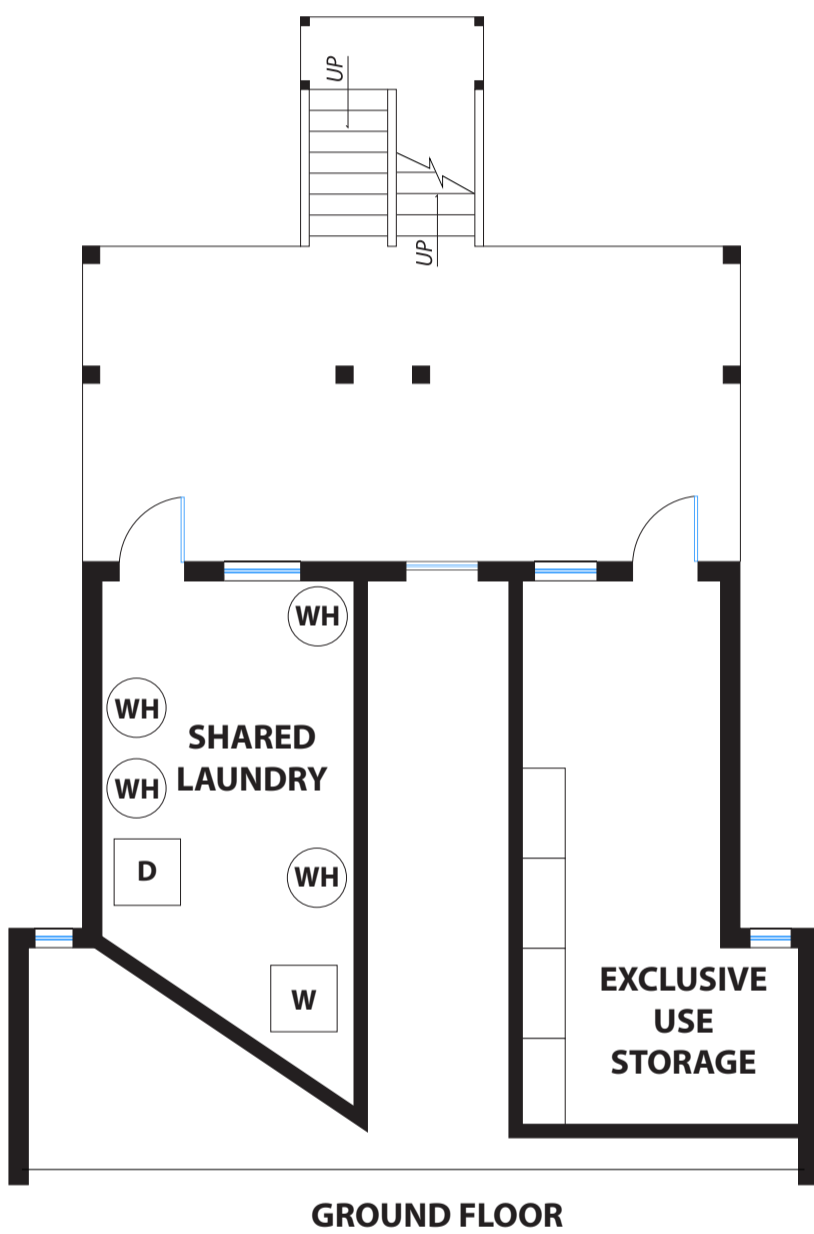

PROPERTY SQ FT INFORMATION

MEASUREMENTS CALCULATED TO THE INTERIOR WALLS

LIVING SPACE: 684 SQ FT

* Main House (Main Floor): 684 Sq Ft

NON-LIVING SPACE: 233 SQ FT

* Deck: 60 Sq Ft

* Storage: 173 Sq Ft

COMBINED: 917 Sq Ft

PRESENTED BY : BECKY LAYTON
DRE #: 1395866

DISCLAIMER: RENDERING BY OPEN HOMES PHOTOGRAPHY. ALL MEASUREMENTS ARE APPROXIMATE AND MAY NOT BE EXACT.
 DO NOT RELY ON THE ACCURACY OF THIS FLOOR PLAN WHEN DETERMINING THE PRICE OF A PROPERTY OR MAKING DECISIONS
 REGARDING BUYING OR SELLING OF PROPERTIES WITHOUT INDEPENDENT VERIFICATION.