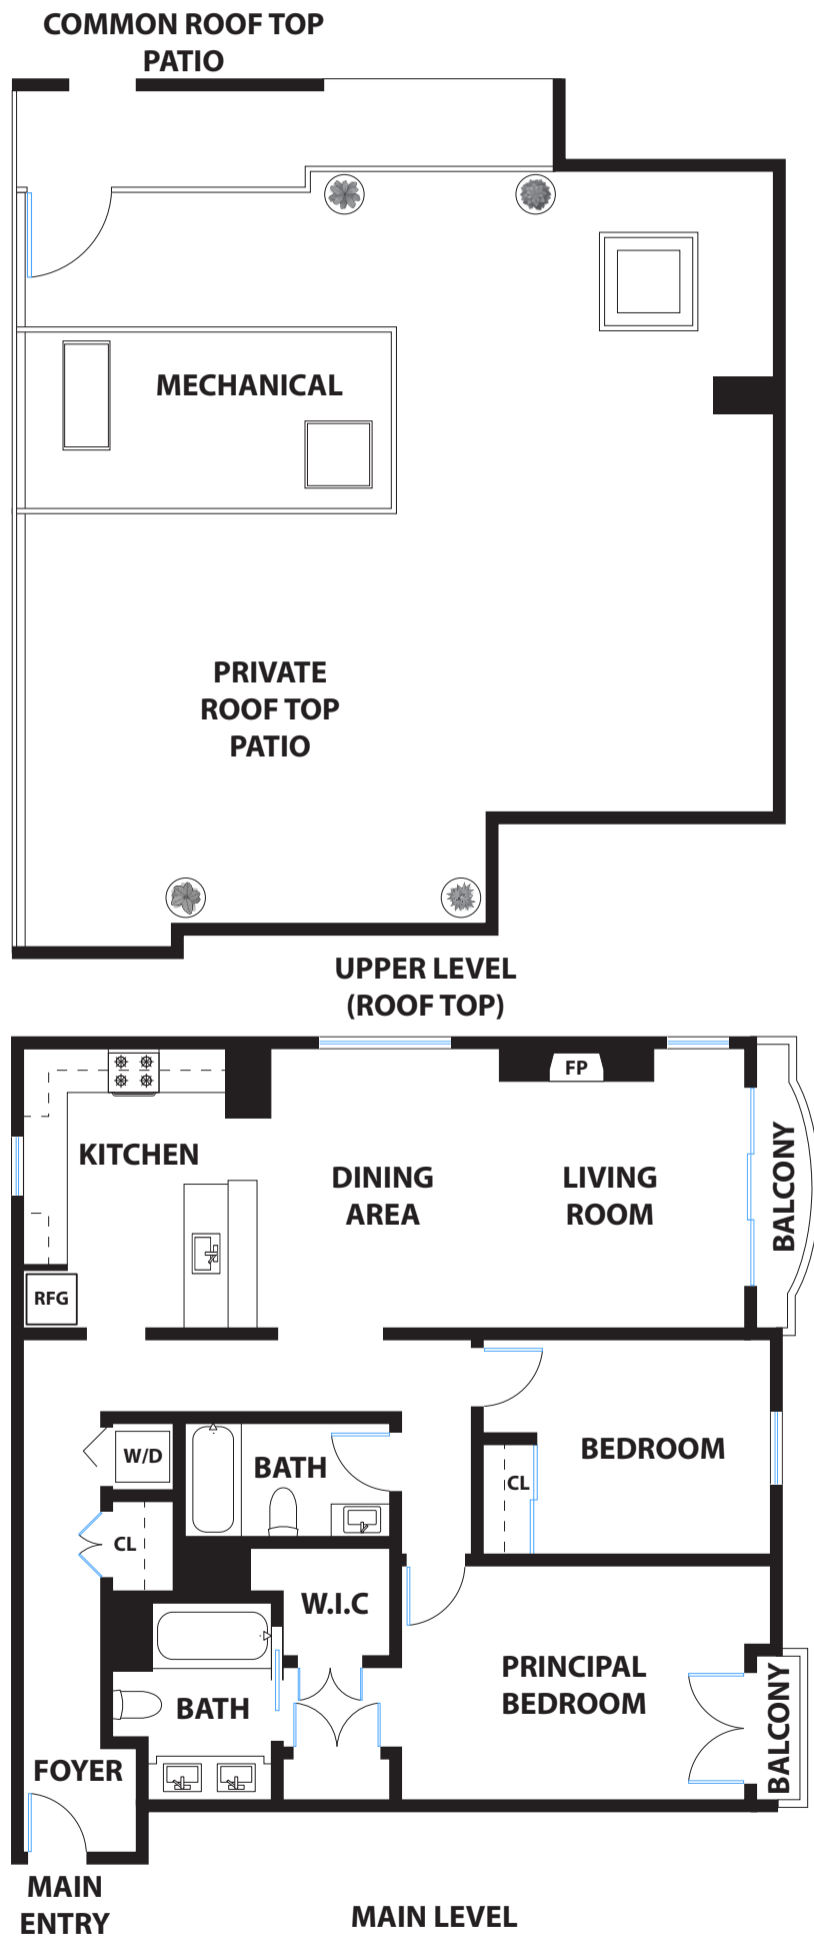

COMPASS

1355 PACIFIC AVENUE #402

SAN FRANCISCO

PRESENTED BY : TEAM HATVANY

DRE #: 01152226 | 01484878 | 01928433 | 02016667

DISCLAIMER: RENDERING BY OPEN HOMES PHOTOGRAPHY. ALL MEASUREMENTS ARE APPROXIMATE AND MAY NOT BE EXACT. DO NOT RELY ON THE ACCURACY OF THIS FLOOR PLAN WHEN DETERMINING THE PRICE OF A PROPERTY OR MAKING DECISIONS REGARDING BUYING OR SELLING OF PROPERTIES WITHOUT INDEPENDENT VERIFICATION.