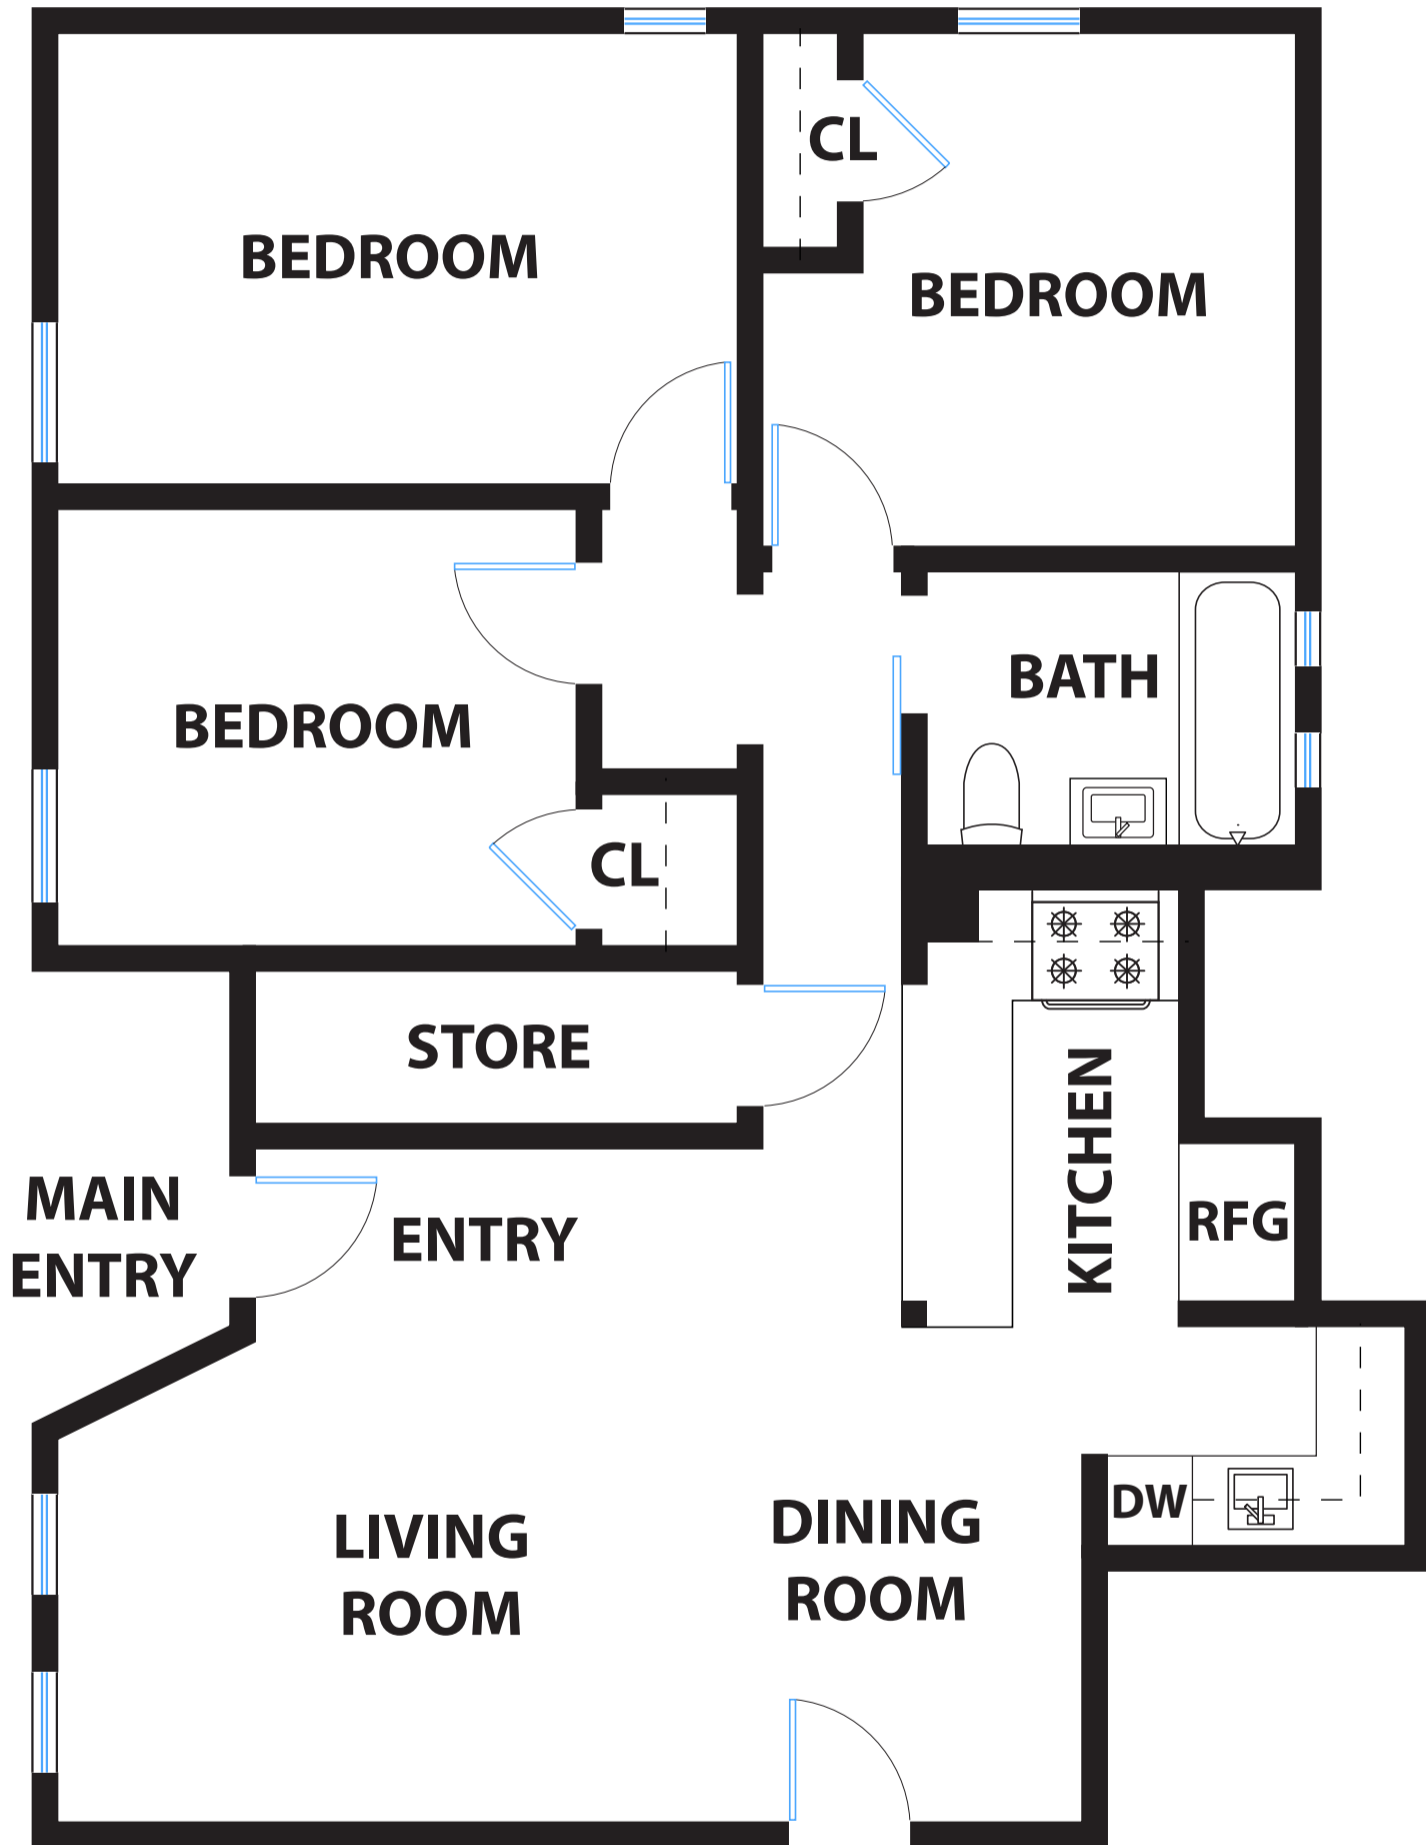

COMPASS **1153 SANCHEZ STREET**
SAN FRANCISCO

PRESENTED BY : RON WONG AND MIKE TEKULSKY
DRE #: RON: 01504164 / MIKE: 01711557

DISCLAIMER: RENDERING BY OPEN HOMES PHOTOGRAPHY. ALL MEASUREMENTS ARE APPROXIMATE AND MAY NOT BE EXACT.
DO NOT RELY ON THE ACCURACY OF THIS FLOOR PLAN WHEN DETERMINING THE PRICE OF A PROPERTY OR MAKING DECISIONS
REGARDING BUYING OR SELLING OF PROPERTIES WITHOUT INDEPENDENT VERIFICATION.