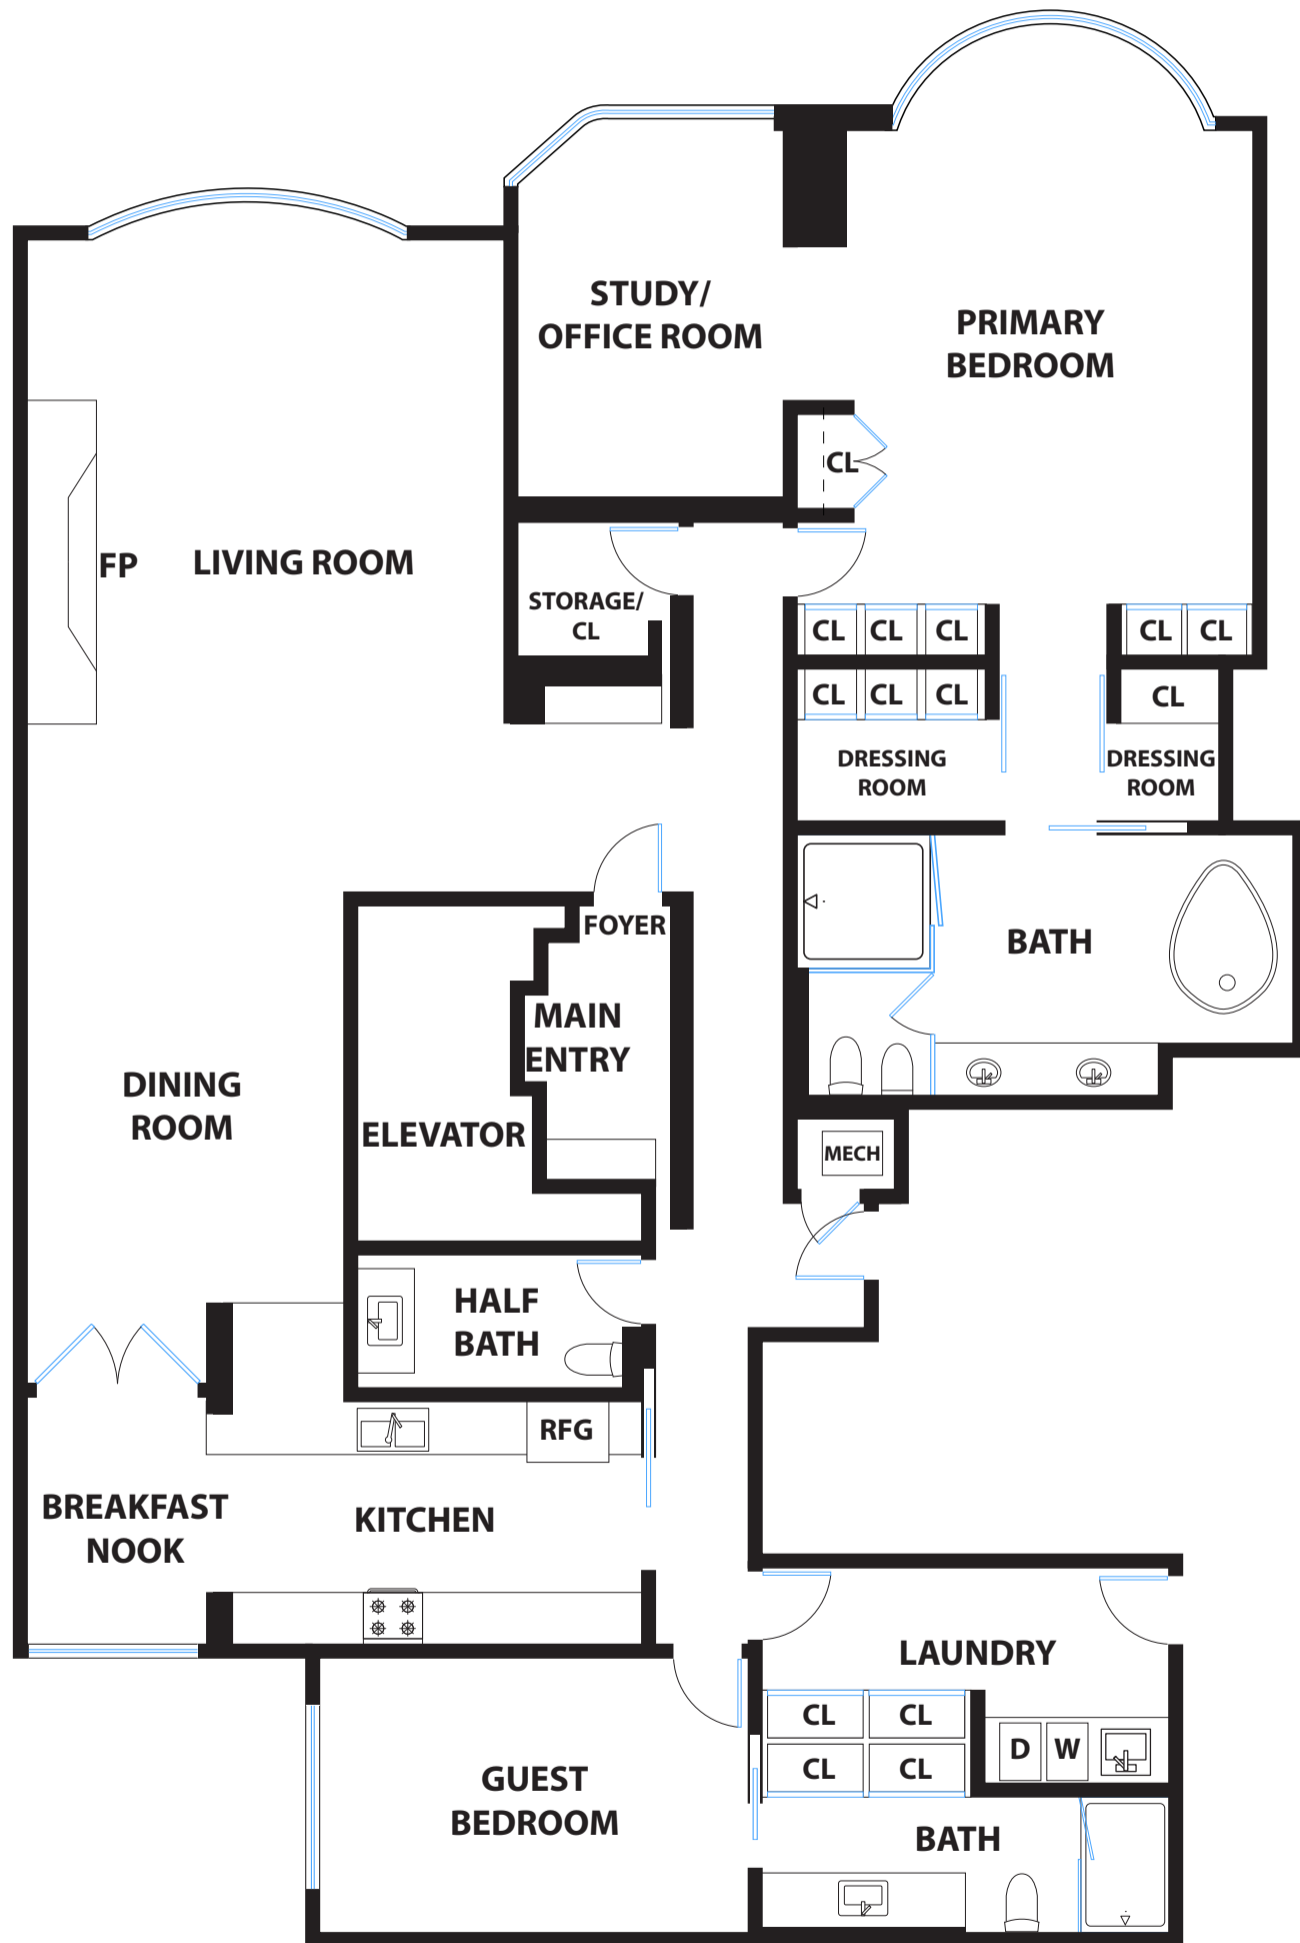

1150 SACRAMENTO STREET #501

SAN FRANCISCO

MAIN FLOOR LEVEL

PRESENTED BY : JOEL GOODRICH
DRE #: 01028702

DISCLAIMER: RENDERING BY OPEN HOMES PHOTOGRAPHY. ALL MEASUREMENTS ARE APPROXIMATE AND MAY NOT BE EXACT.
DO NOT RELY ON THE ACCURACY OF THIS FLOOR PLAN WHEN DETERMINING THE PRICE OF A PROPERTY OR MAKING DECISIONS
REGARDING BUYING OR SELLING OF PROPERTIES WITHOUT INDEPENDENT VERIFICATION.