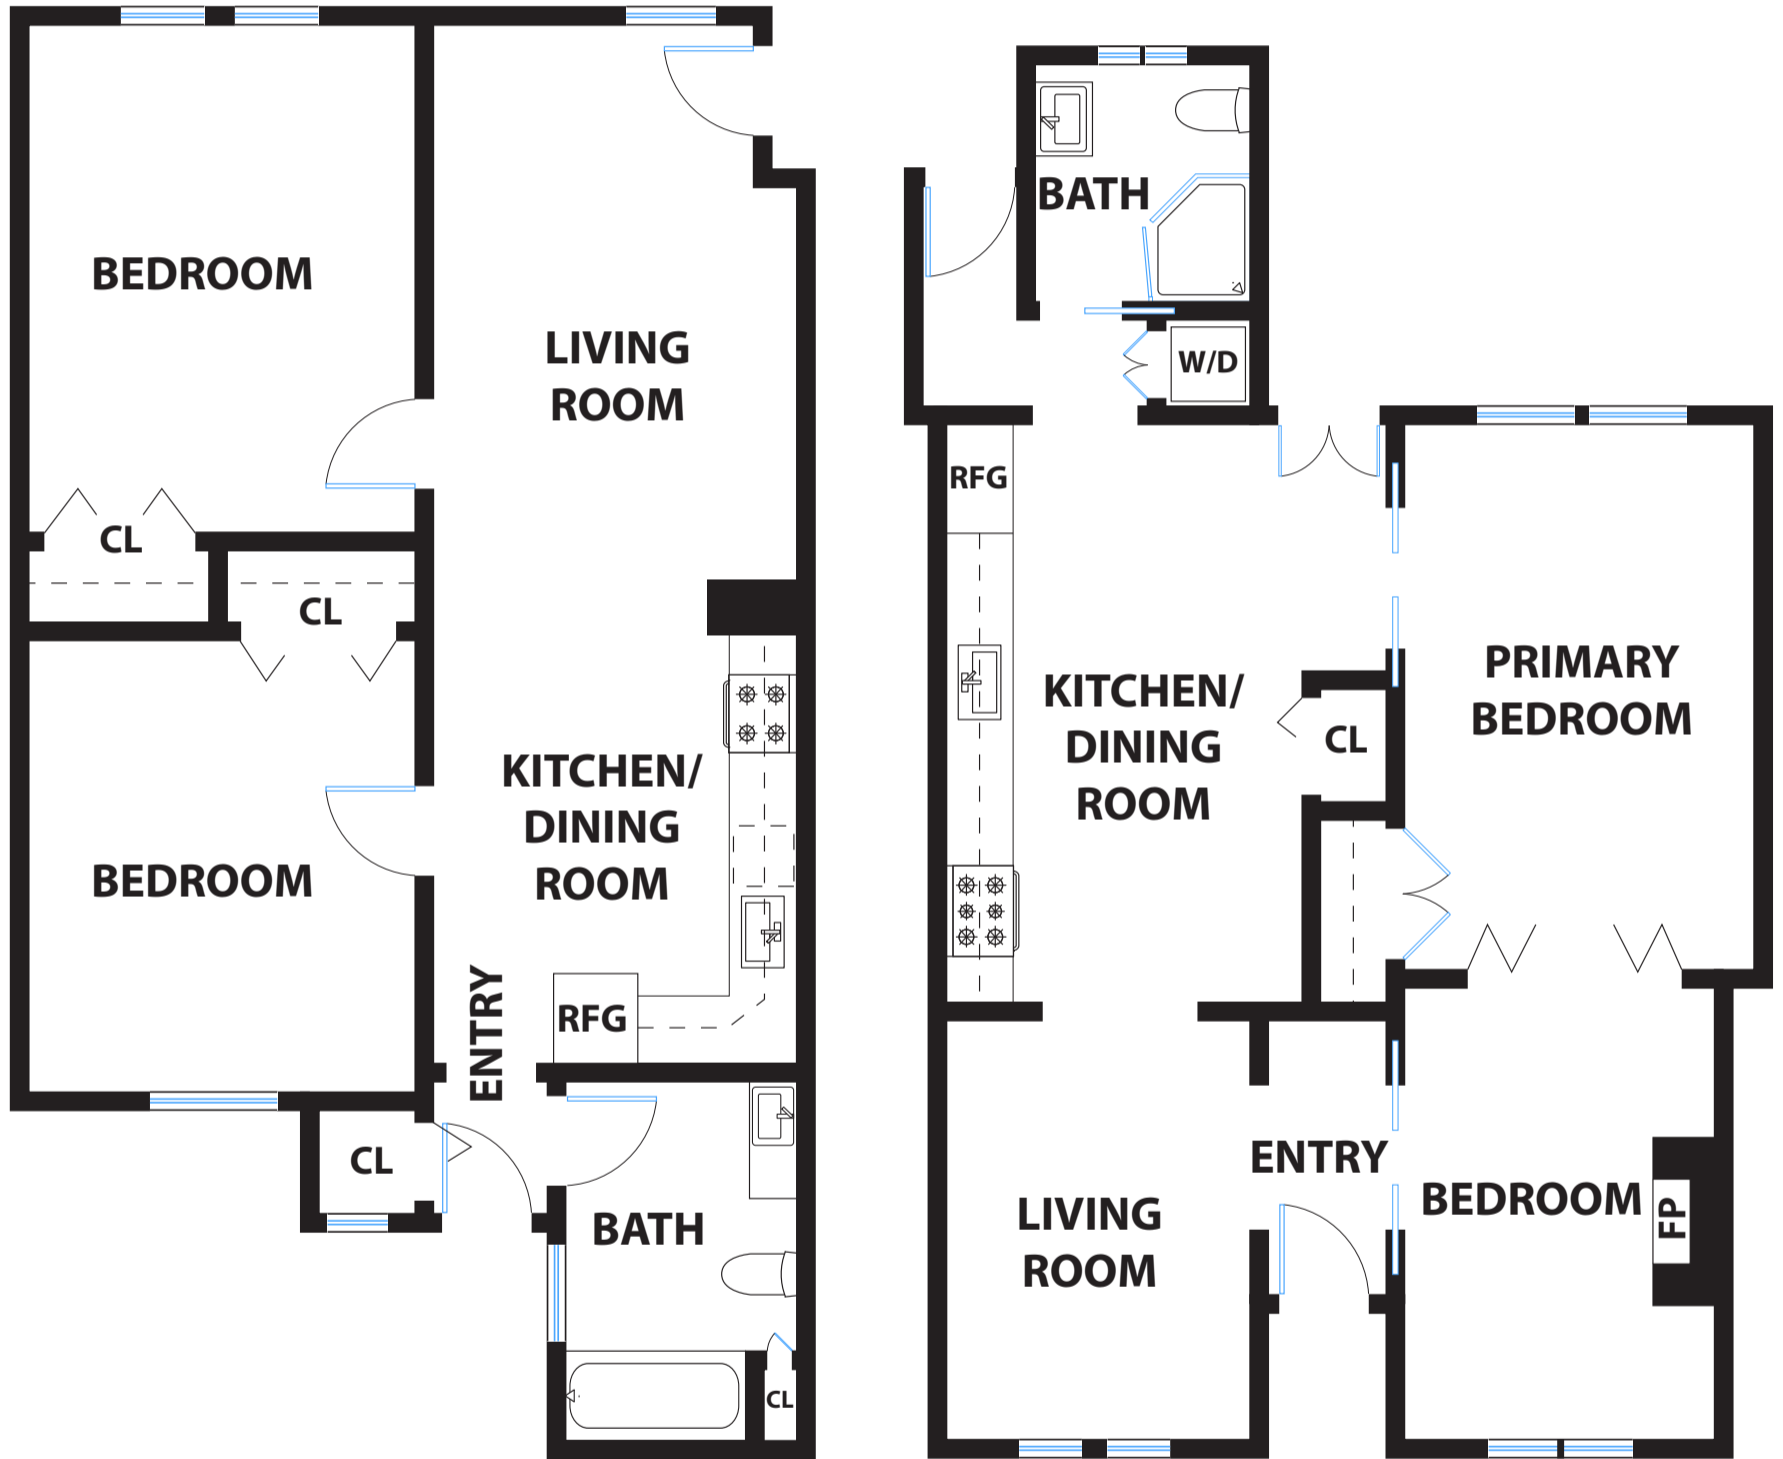

COMPASS 111 GERMANIA STREET SAN FRANCISCO

PRESENTED BY : KATIE FONES
DRE #: 02028807

DISCLAIMER: RENDERING BY OPEN HOMES PHOTOGRAPHY. ALL MEASUREMENTS ARE APPROXIMATE AND MAY NOT BE EXACT.
DO NOT RELY ON THE ACCURACY OF THIS FLOOR PLAN WHEN DETERMINING THE PRICE OF A PROPERTY OR MAKING DECISIONS
REGARDING BUYING OR SELLING OF PROPERTIES WITHOUT INDEPENDENT VERIFICATION.